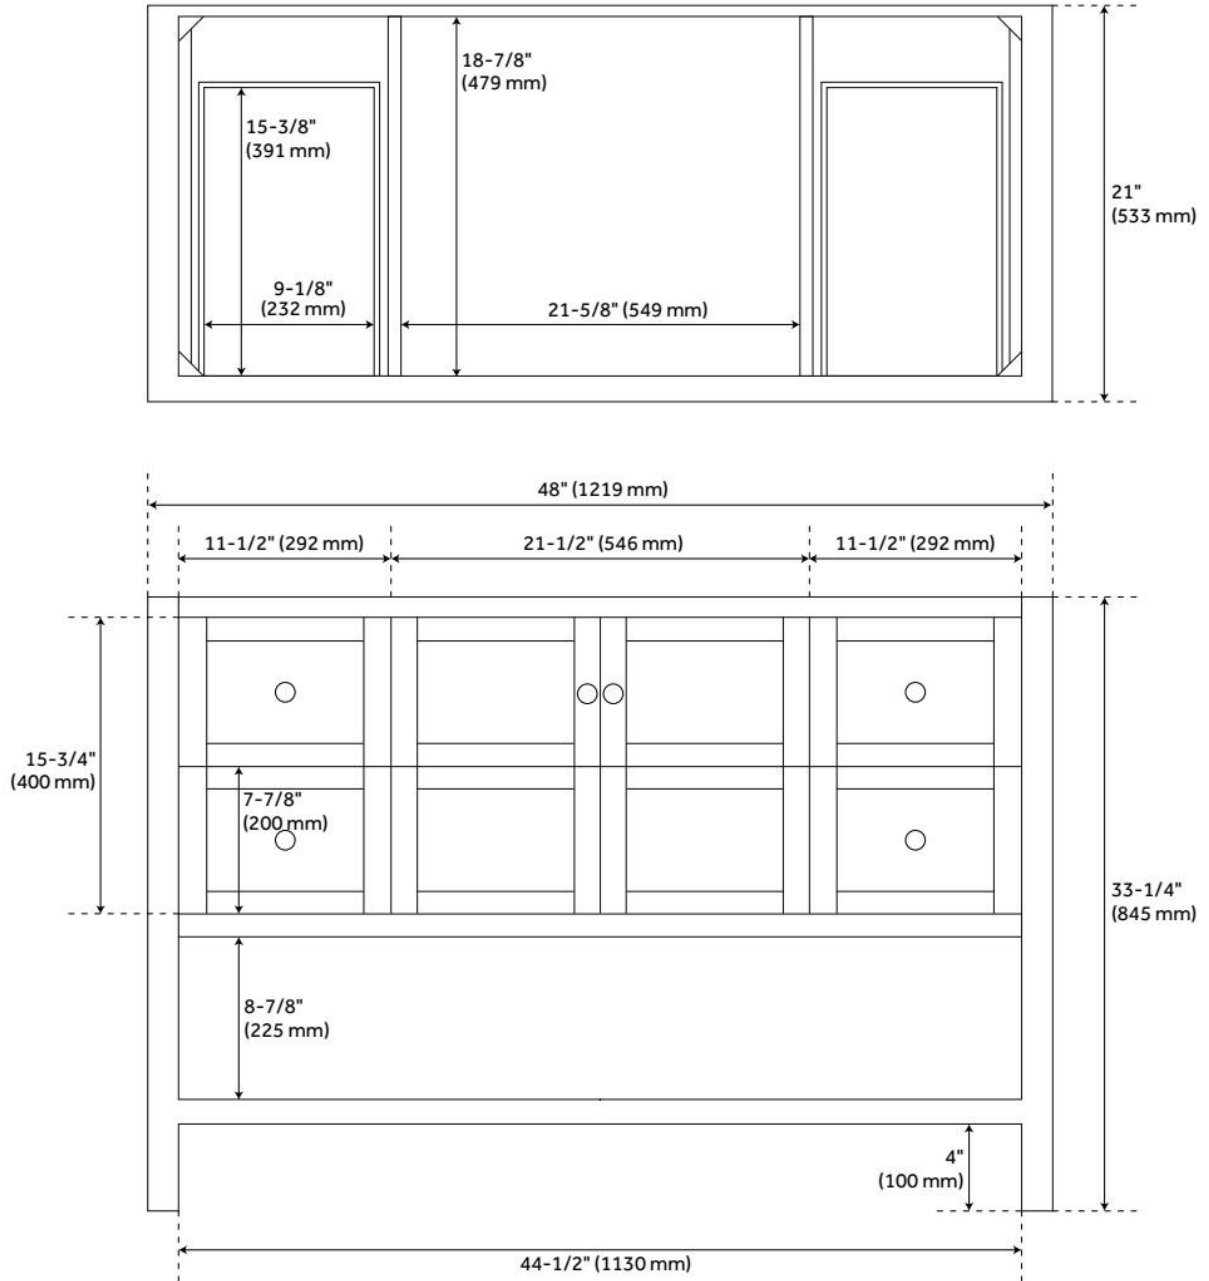

48" OLSEN CONSOLE VANITY - SOFT WHITE - VANITY CABINET ONLY

SKU: 450448
Code: SH450448

REVISED 8/1/2024