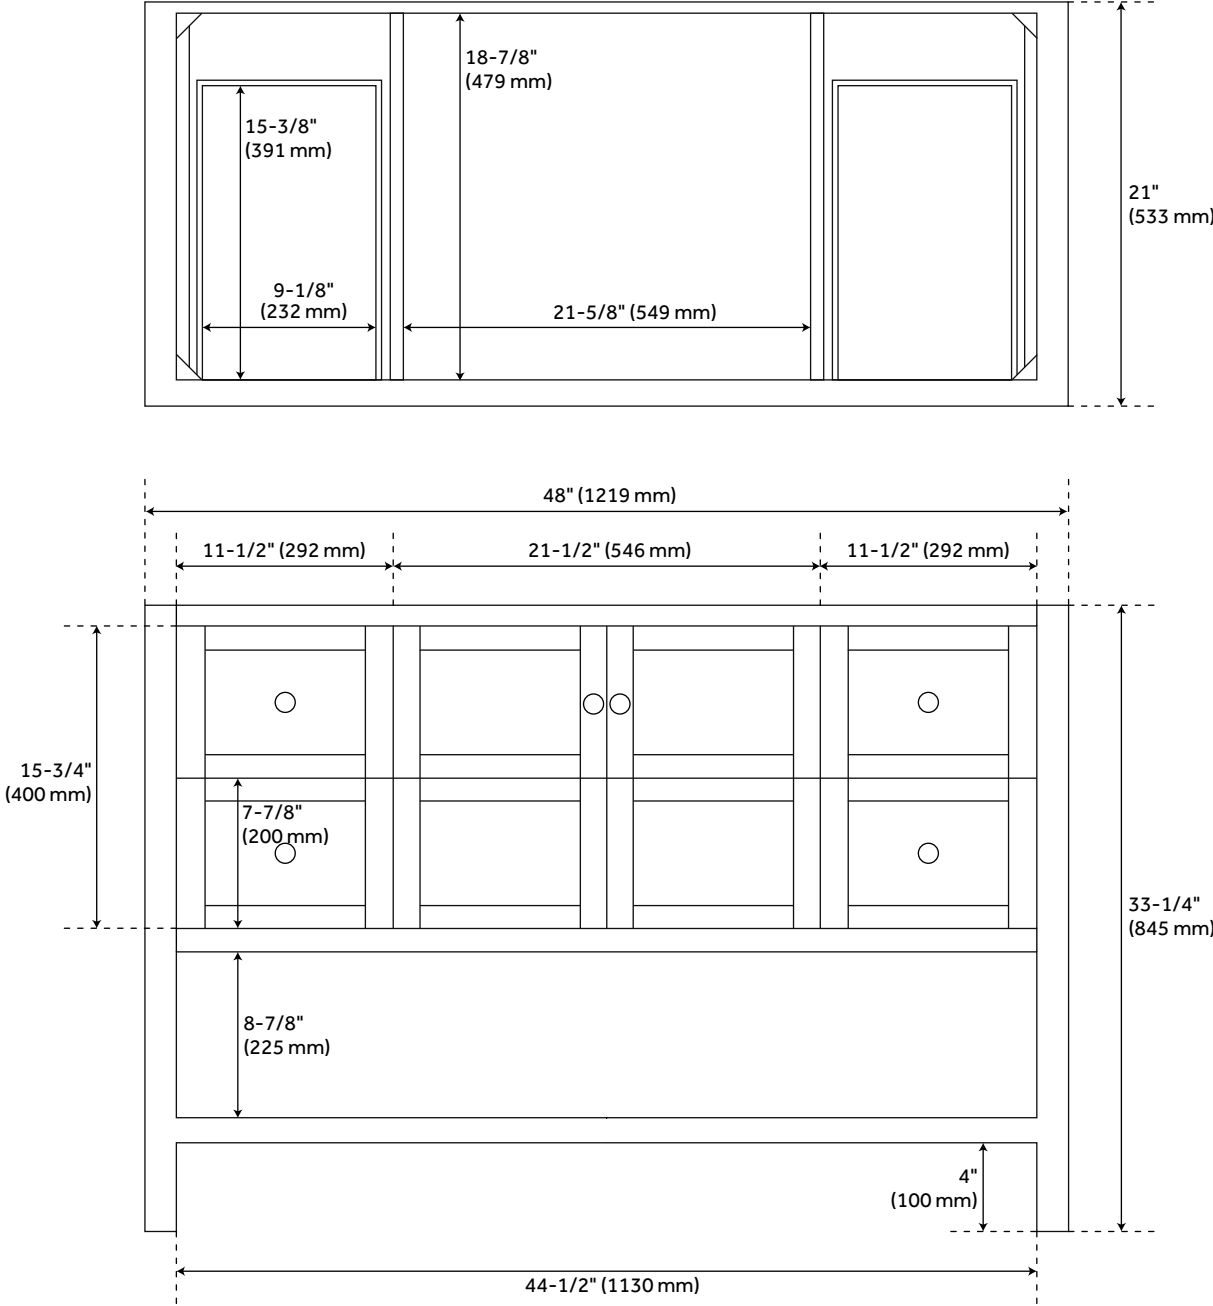

48" OLSEN CONSOLE VANITY - SOFT WHITE

SKU: 450448

All dimensions and specifications are nominal and may vary. Use actual products for accuracy in critical situations.