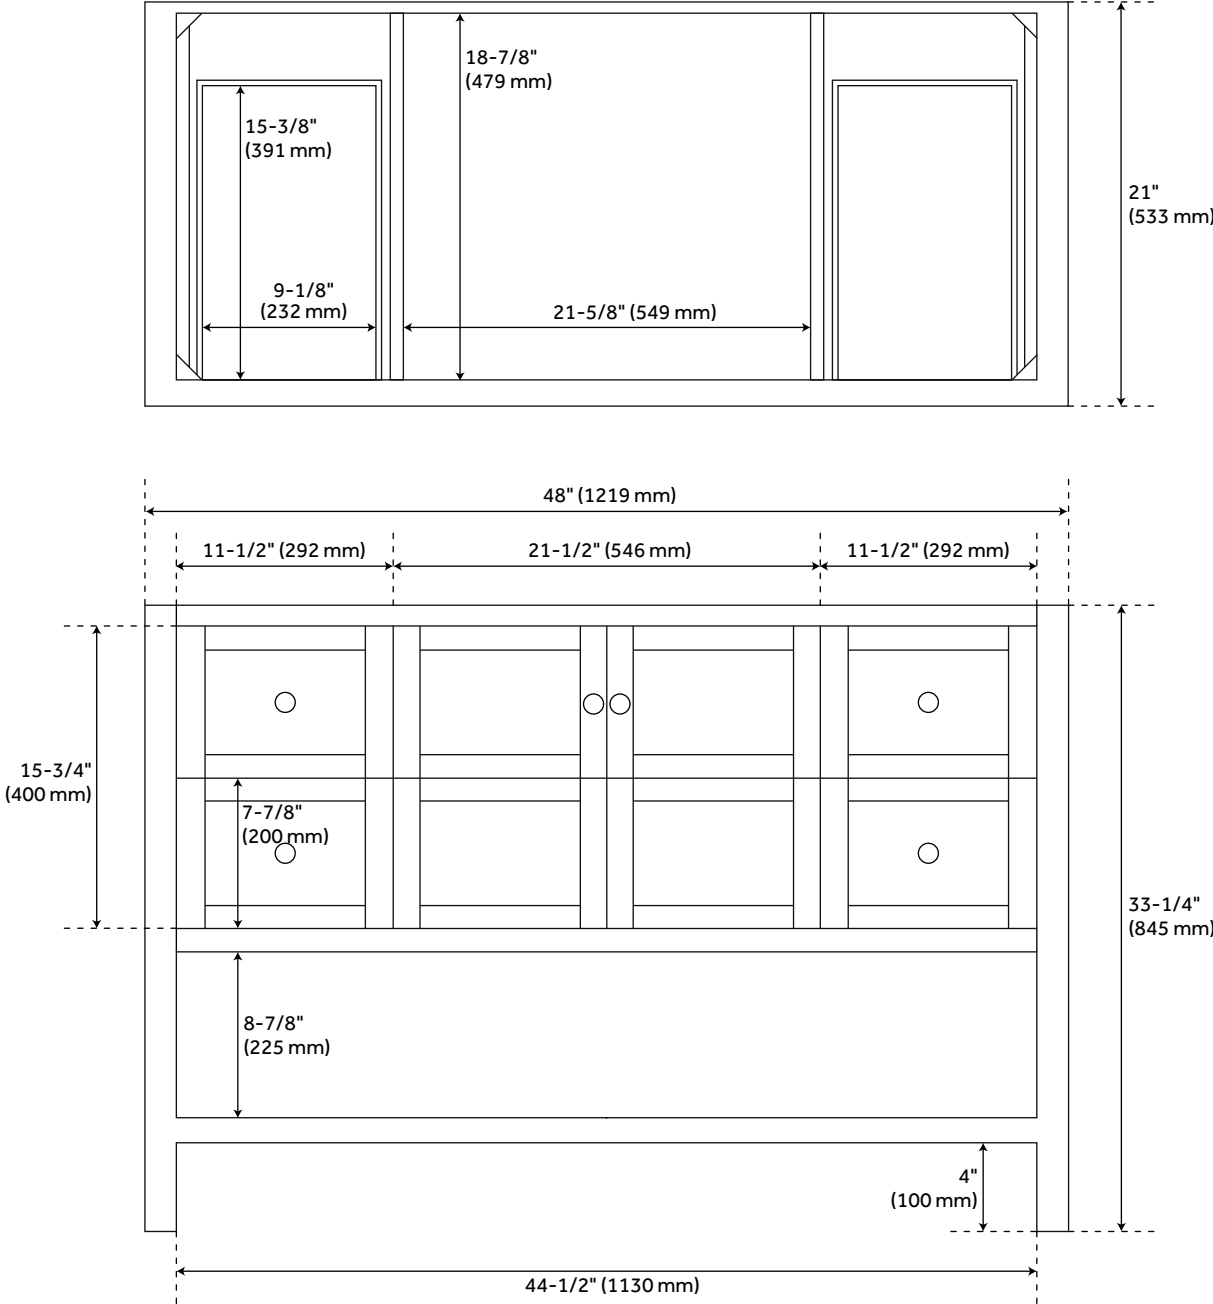

48" OLSEN CONSOLE VANITY FOR RECTANGULAR UNDERMOUNT SINK - SOFT WHITE

SKU: 951886-RUMB

Code: SH473830, SH473837, SH469005, SH469006, SH457534, SH457535, SH457536, SH457537, SH457538, SH457539

FEATURES

Installation Type: Freestanding
Features: Matching Mirror;Soft-Close Hinges
Product Finish: Soft White
Material: Wood
Number of Doors: 2
Number of Drawers: 4
Width: 48"
Height: 33-1/4"
Depth: 21"
Assembly Required: No
Number of Basins: 1
Sink Installation: Undermount - Rectangle
Basin Length: 18-1/8"
Basin Width: 12-3/4"
Water Depth To Overflow: 4-1/8"
Fits Drain Hole Size: 1-1/2"
Faucet Included: No
Vanity Top Thickness: 3cm
Water Depth to Rim: 5-1/2"
Hardware Finish: Brushed Nickel
Built-In Adjusters: Yes
Sink Included: yes
Basin Overflow: Yes
Vanity Top Included: yes
Vanity Top Depth: 22"
Vanity Top Width: 49"
Mirror Included: Optional

REVISED 3/21/2023

48" OLSEN CONSOLE VANITY FOR RECTANGULAR UNDERMOUNT SINK - SOFT WHITE

SKU: 951886-RUMB

Code: SH473830, SH473837, SH469005, SH469006, SH457534, SH457535, SH457536, SH457537, SH457538, SH457539

ADDITIONAL FEATURES

- Includes a matching backsplash and white porcelain sink.
- Granite is A-grade. Polished Carrara Marble is sourced from Italy.
- Each stone top is carved from a single piece of stone and will feature natural variations.
- See Installation Instructions for directions to attach the vanity top and sink.
- All dimensions are ($\pm 1/2''$).

REVISED 3/21/2023

48" OLSEN CONSOLE VANITY - SOFT WHITE

SKU: 450448

All dimensions and specifications are nominal and may vary. Use actual products for accuracy in critical situations.