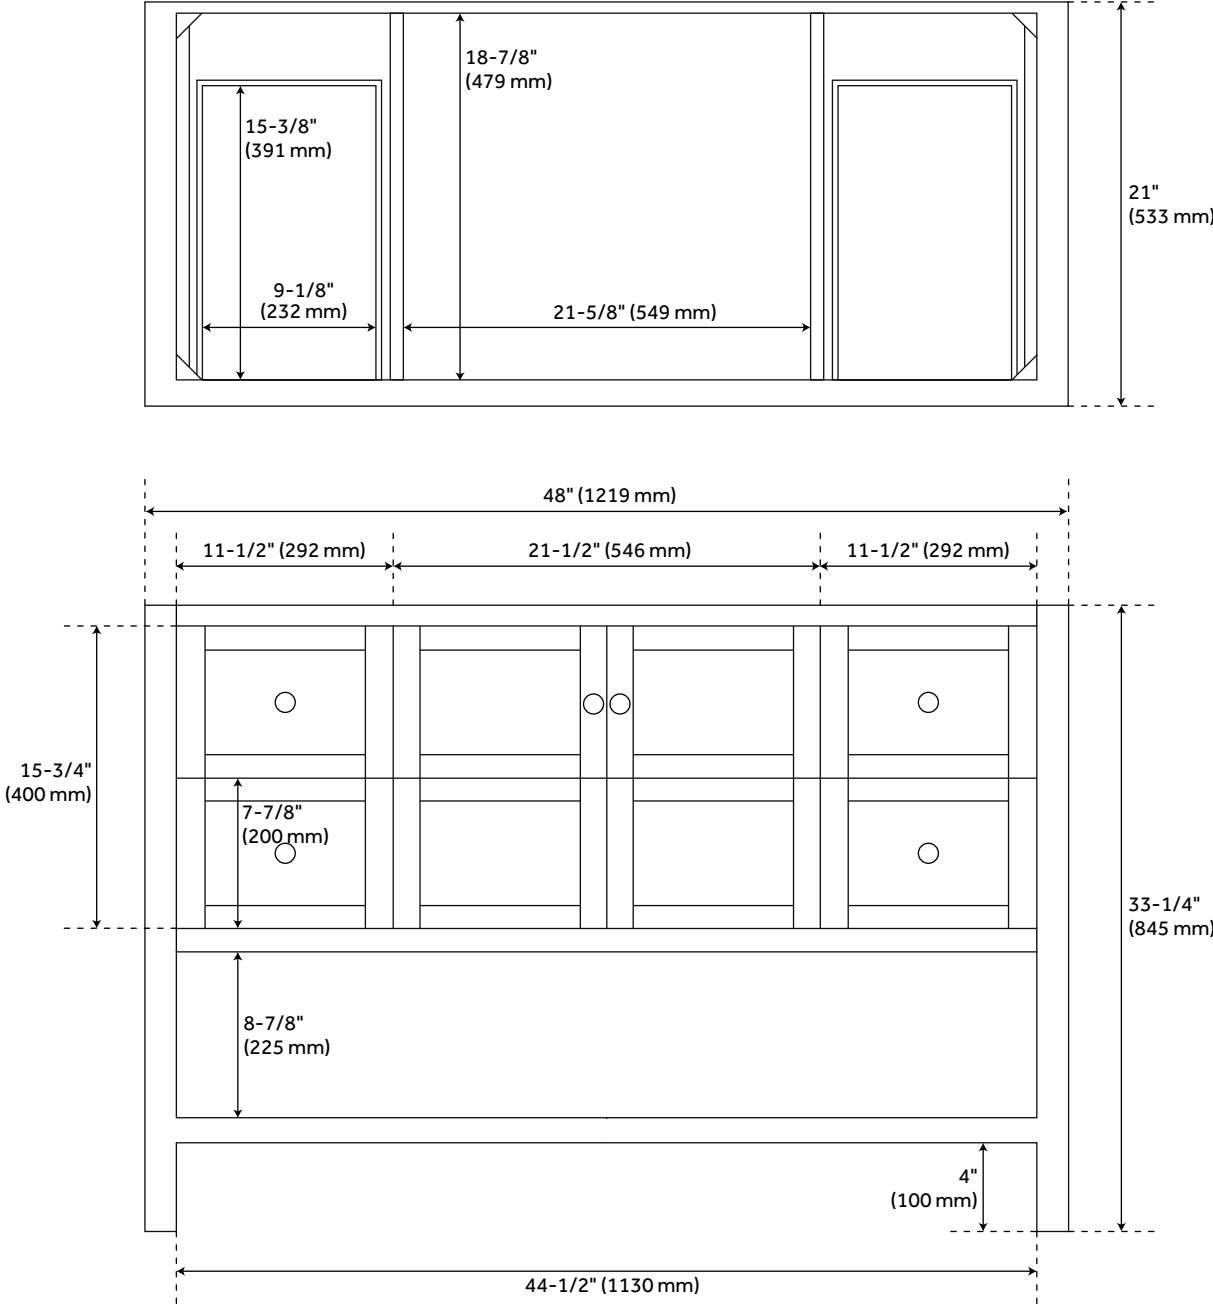

48" OLSEN CONSOLE VANITY UNDERMOUNT SINK - SOFT WHITE

SKU: 949326-UM

Code: SH464065, SH464066, SH464067, SH464070, SH464071

FEATURES

Installation Type: Freestanding
Features: Soft-Close Hinges
Product Finish: Soft White
Material: Wood
Number of Doors: 2
Number of Drawers: 4
Width: 48"
Height: 33-1/4"
Depth: 21"
Assembly Required: No
Number of Basins: 1
Sink Installation: Undermount - Oval
Basin Length: 16"
Basin Width: 12-1/2"
Water Depth To Overflow: 5"
Fits Drain Hole Size: 1-1/2"
Faucet Included: No
Vanity Top Thickness: 3cm
Water Depth to Rim: 6"
Hardware Finish: Brushed Nickel
Built-In Adjusters: Yes
Sink Included: yes
Basin Overflow: Yes
Vanity Top Included: yes
Vanity Top Depth: 22"
Vanity Top Width: 49"
Mirror Included: Optional

REVISED 3/21/2023

48" OLSEN CONSOLE VANITY UNDERMOUNT SINK - SOFT WHITE

SKU: 949326-UM

Code: SH464065, SH464066, SH464067, SH464070, SH464071

ADDITIONAL FEATURES

- Includes a matching backsplash and white porcelain sink.
- Granite is A-grade. Polished Carrara Marble is sourced from Italy.
- Each stone top is carved from a single piece of stone and will feature natural variations.
- See Installation Instructions for directions to attach the vanity top and sink.
- All dimensions are ($\pm 1/2''$).

REVISED 3/21/2023

48" OLSEN CONSOLE VANITY - SOFT WHITE

SKU: 450448

All dimensions and specifications are nominal and may vary. Use actual products for accuracy in critical situations.