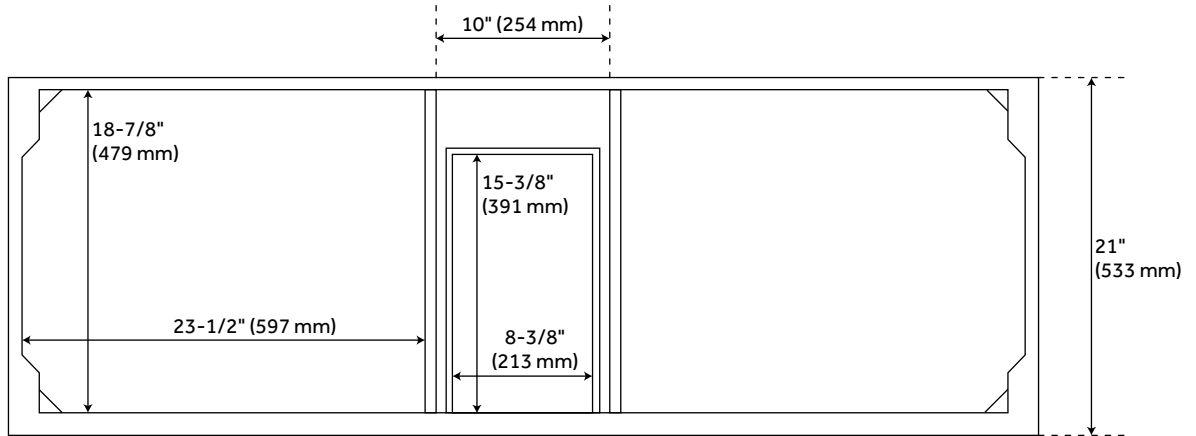

60" OLSEN CONSOLE VANITY - ASH BROWN

SKU: 450454

All dimensions and specifications are nominal and may vary. Use actual products for accuracy in critical situations.