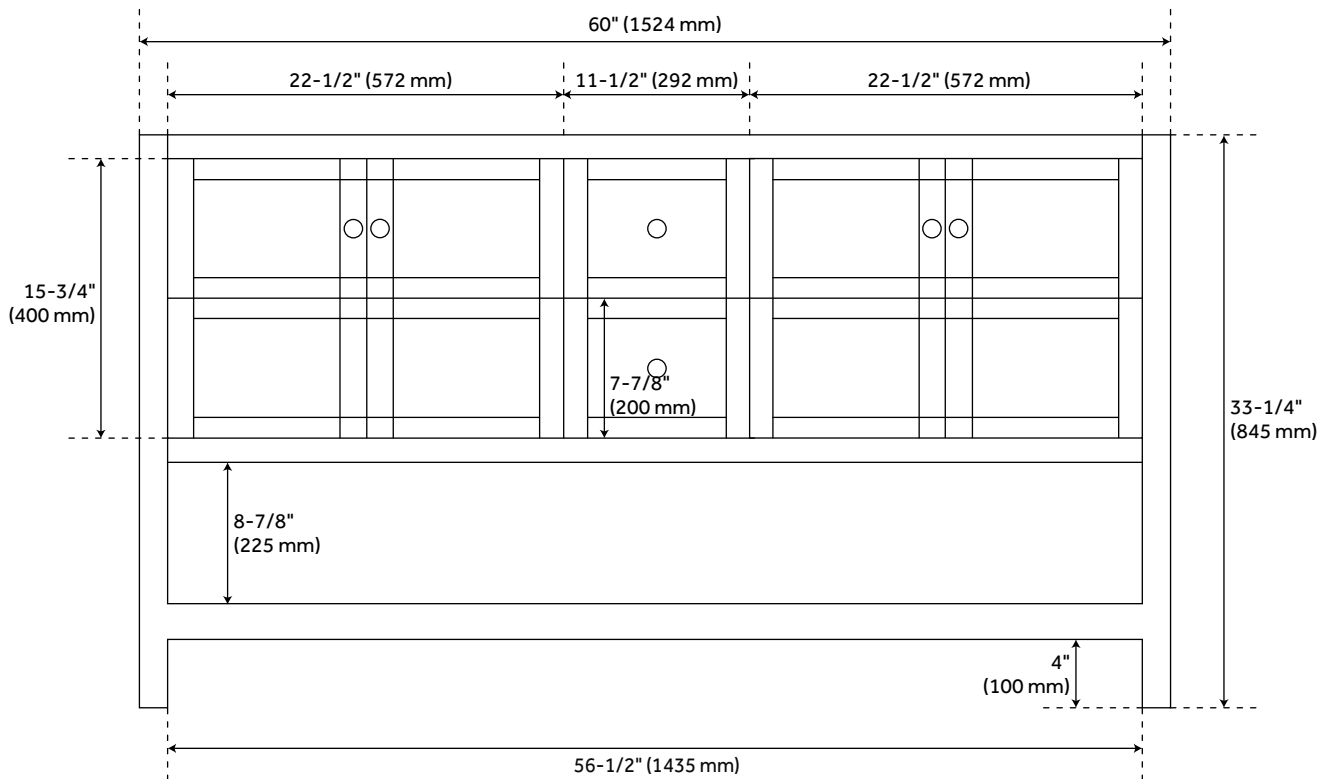

60" OLSEN CONSOLE VANITY - ASH BROWN

SKU: 450454

All dimensions and specifications are nominal and may vary. Use actual products for accuracy in critical situations.