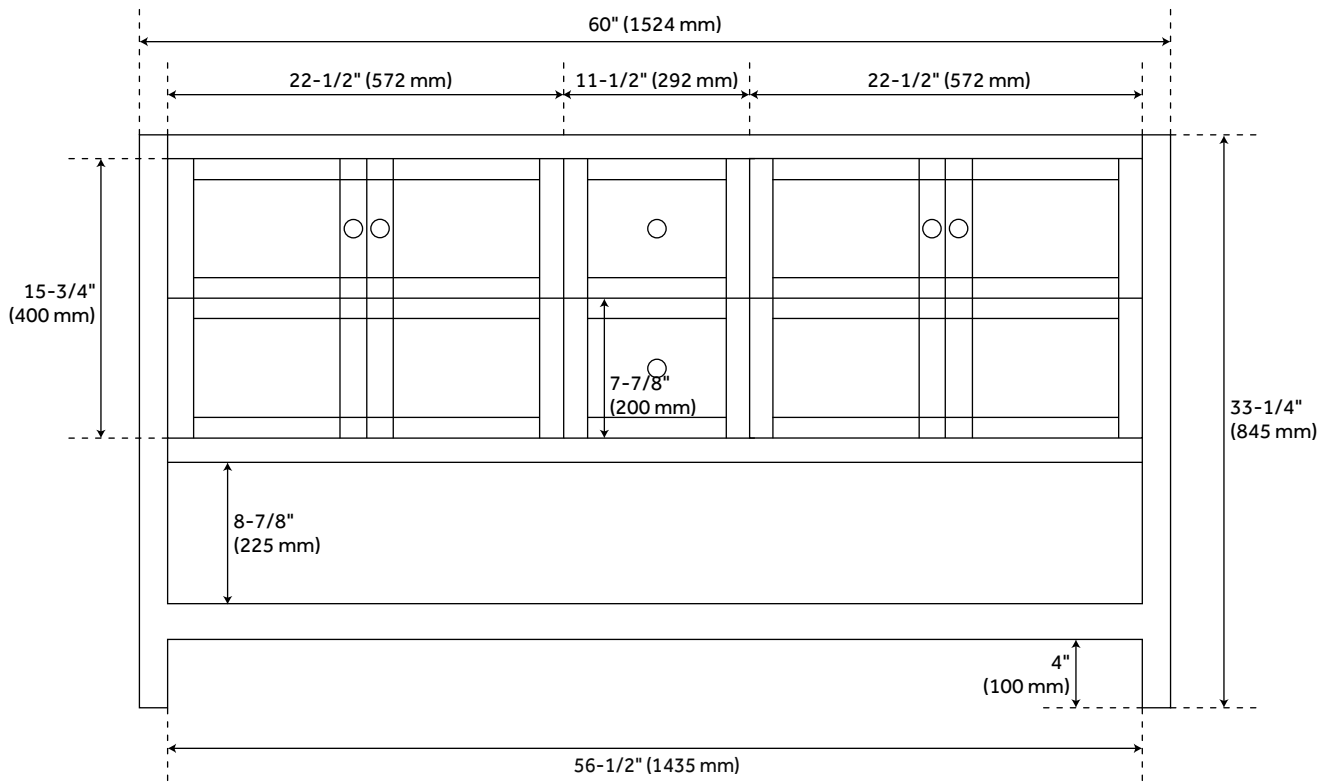

60" OLSEN CONSOLE VANITY - ASH BROWN

SKU: 450454

All dimensions and specifications are nominal and may vary. Use actual products for accuracy in critical situations.