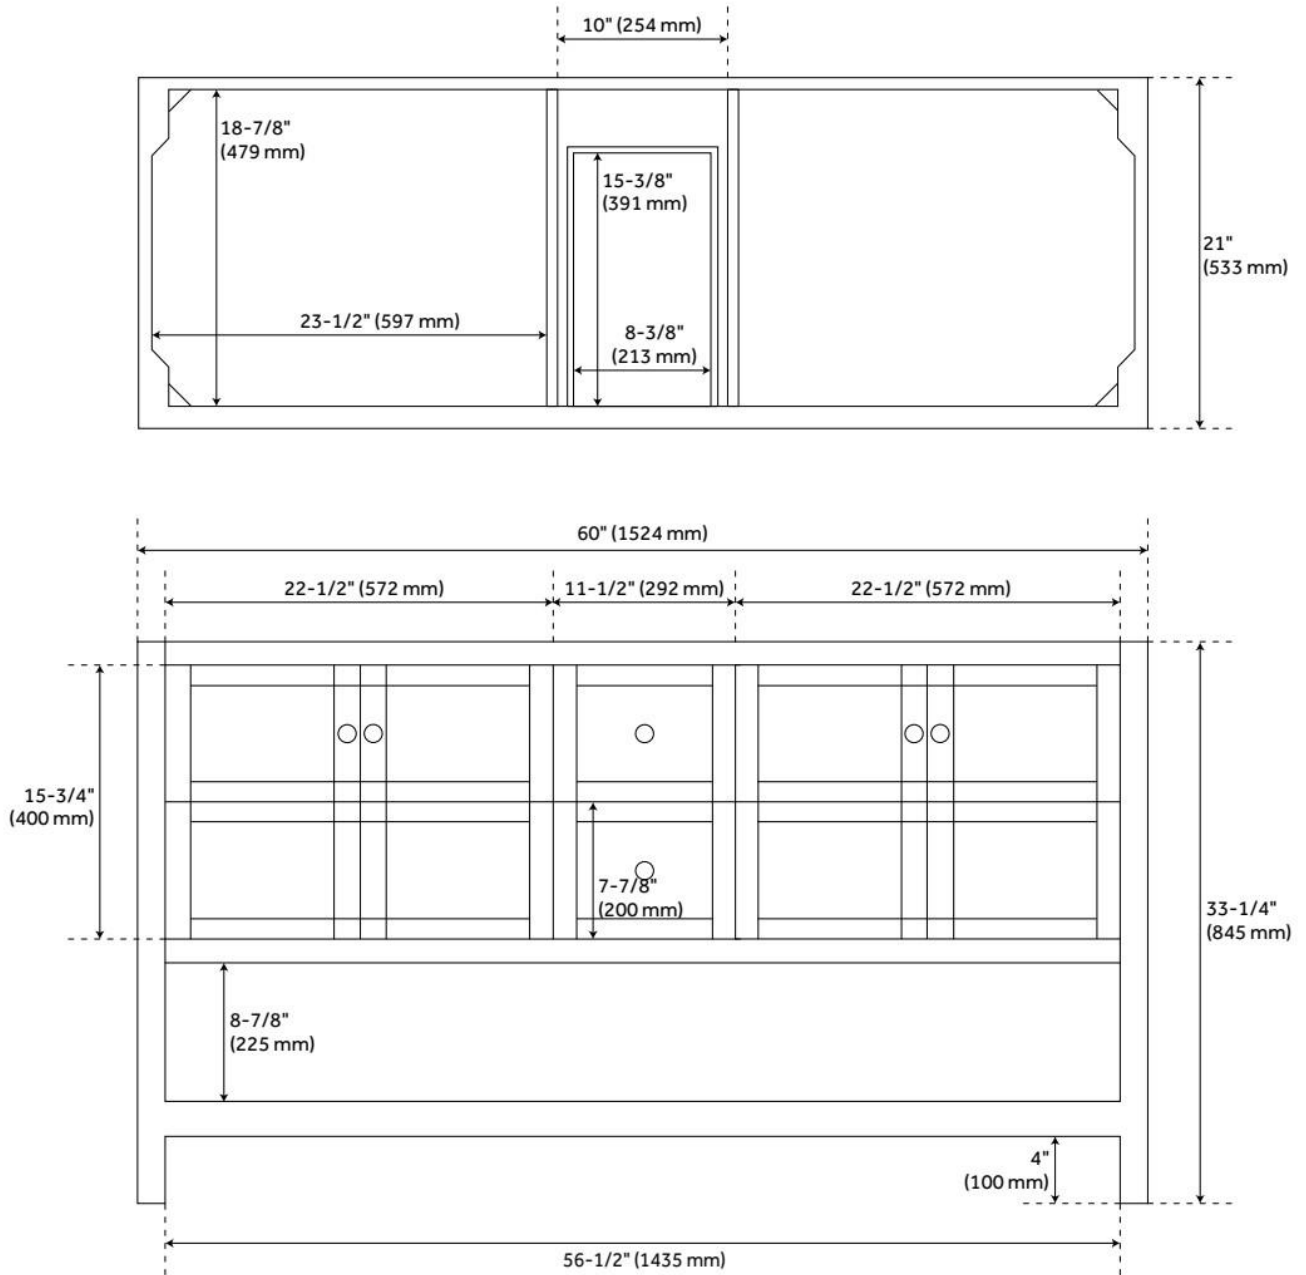

60" OLSEN DOUBLE CONSOLE VANITY - ASH BROWN - VANITY CABINET ONLY

SKU: 450454
Code: SH450454

REVISED 8/7/2024