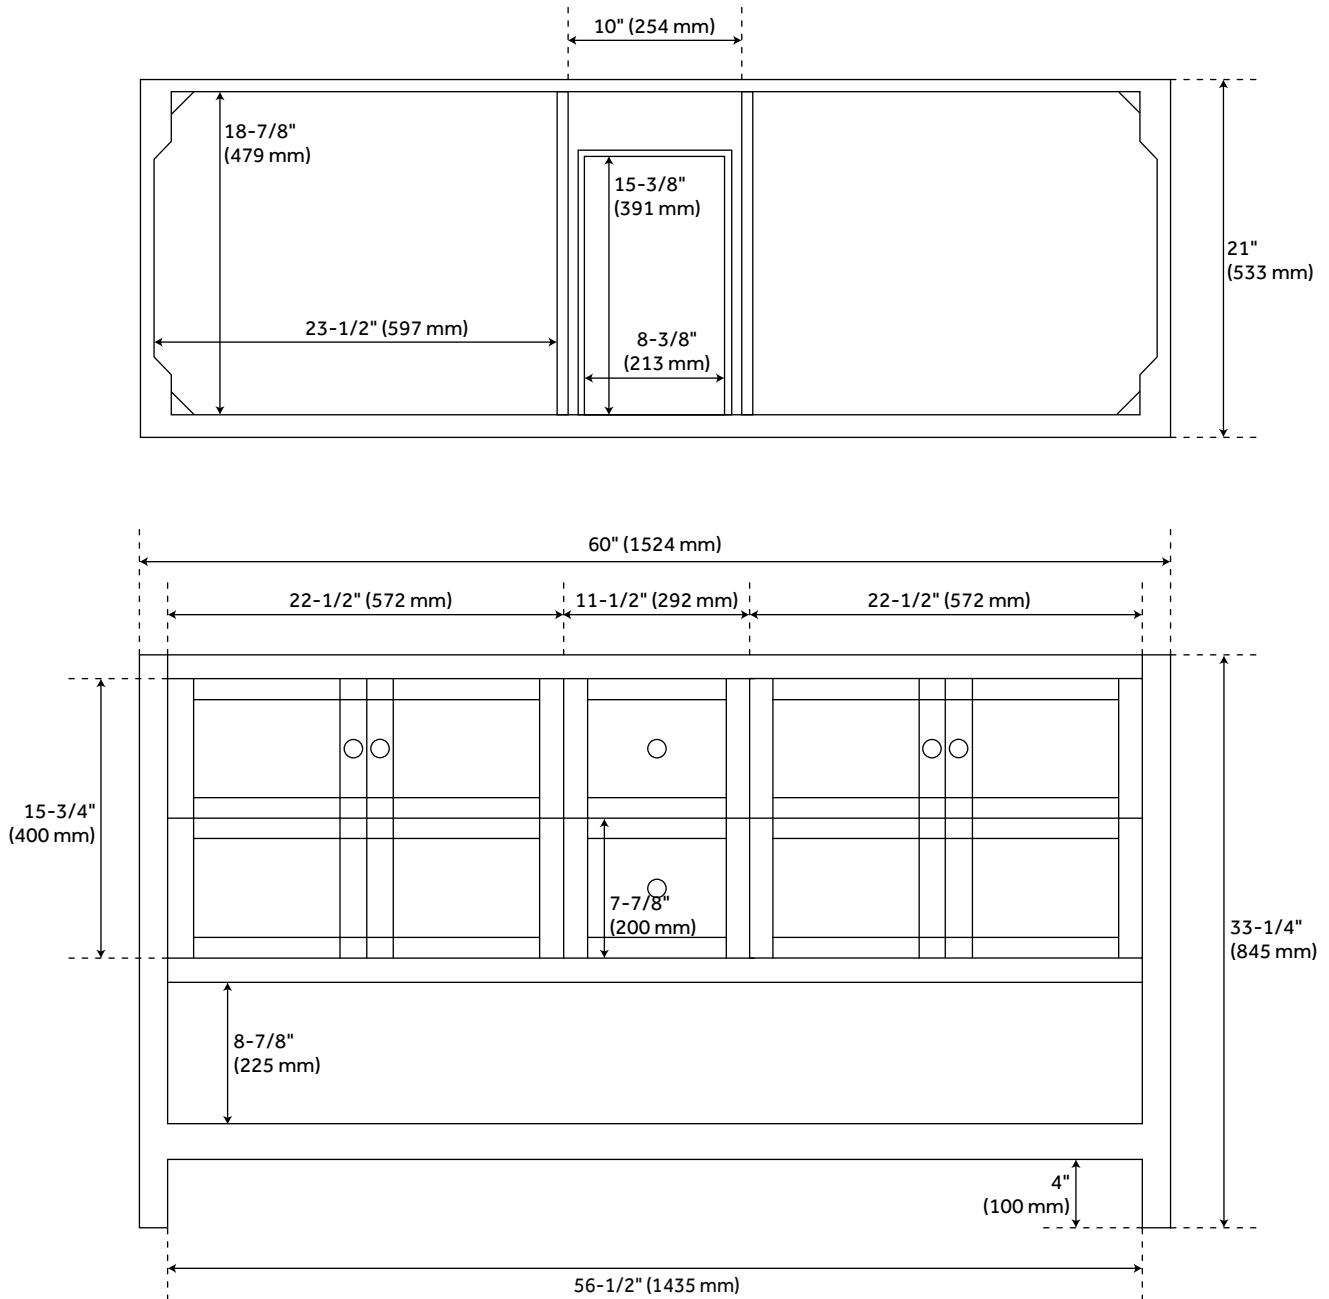

60" OLSEN CONSOLE VANITY - SOFT WHITE

SKU: 450457

All dimensions and specifications are nominal and may vary. Use actual products for accuracy in critical situations.