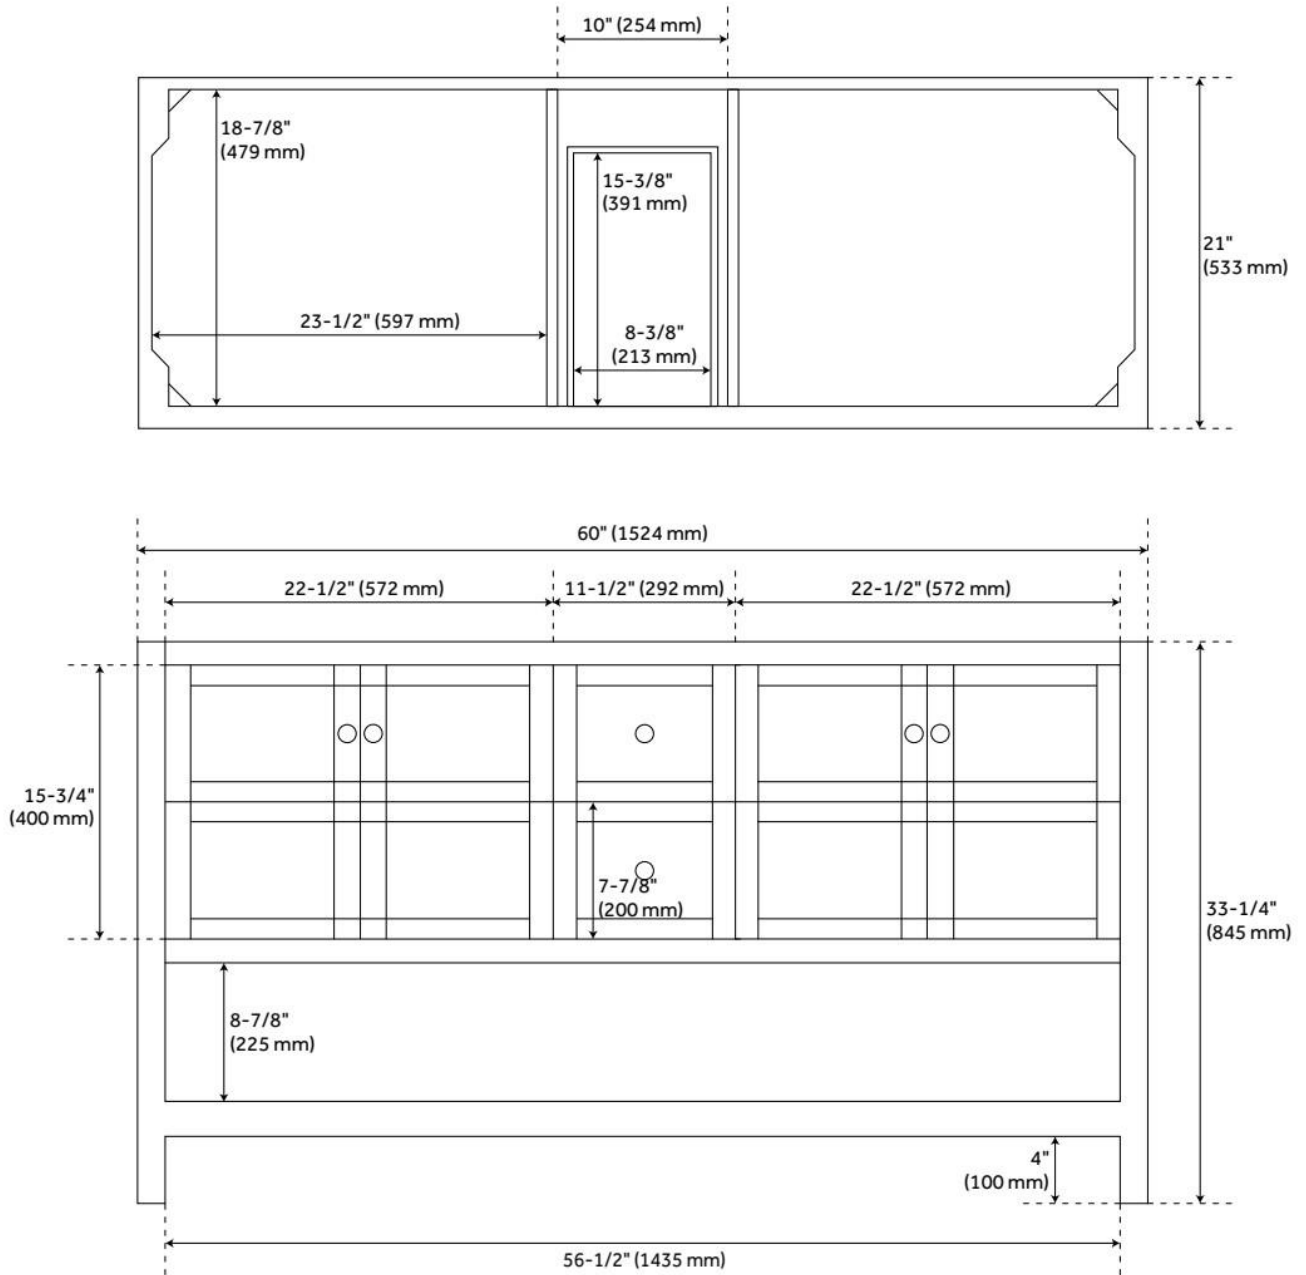

60" OLSEN DOUBLE CONSOLE VANITY - SOFT WHITE - VANITY CABINET ONLY

SKU: 450457
Code: SH450457

REVISED 8/7/2024