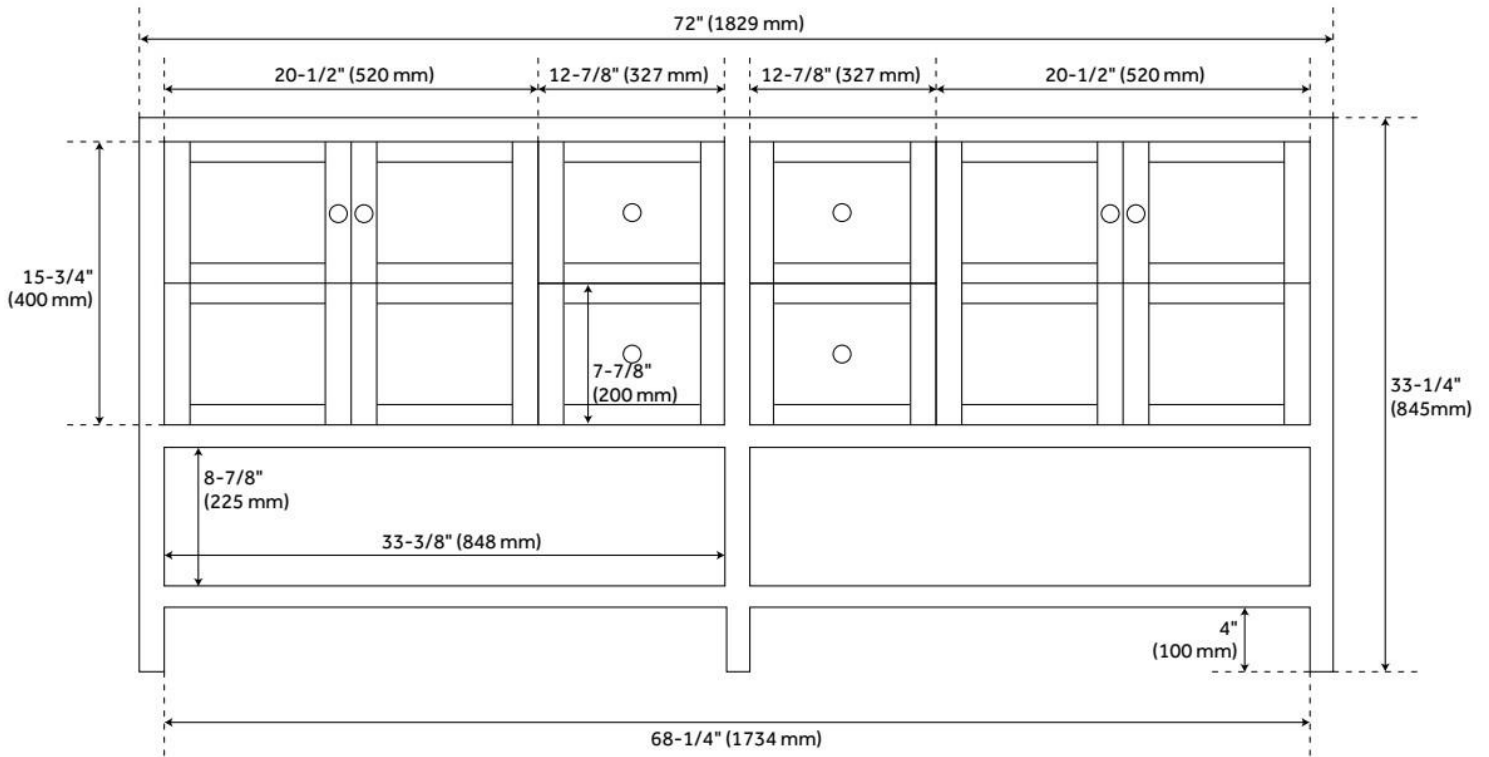

72" OLSEN DOUBLE CONSOLE VANITY - ASH BROWN - VANITY CABINET ONLY

SKU: 450463
Code: SH450463

REVISED 7/29/2024