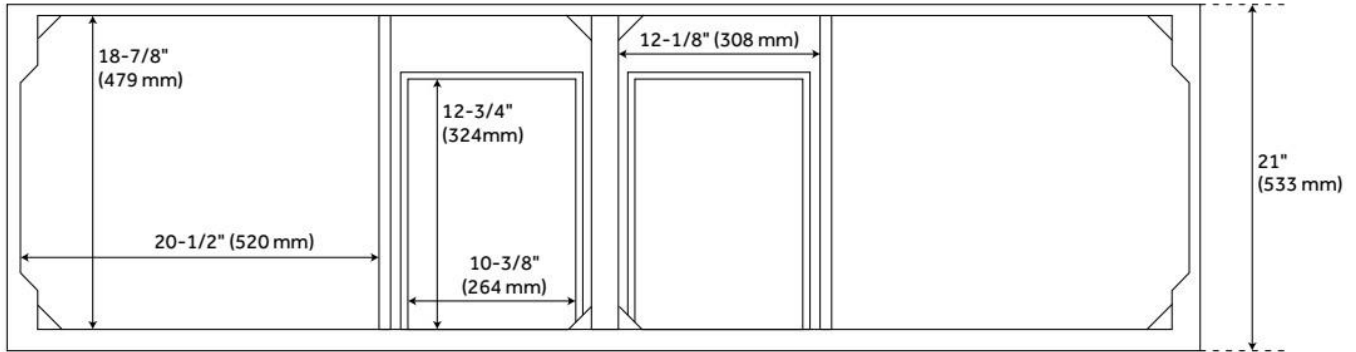

72" OLSEN DOUBLE CONSOLE VANITY - ASH BROWN - VANITY CABINET ONLY

SKU: 450463
Code: SH450463

REVISED 7/29/2024