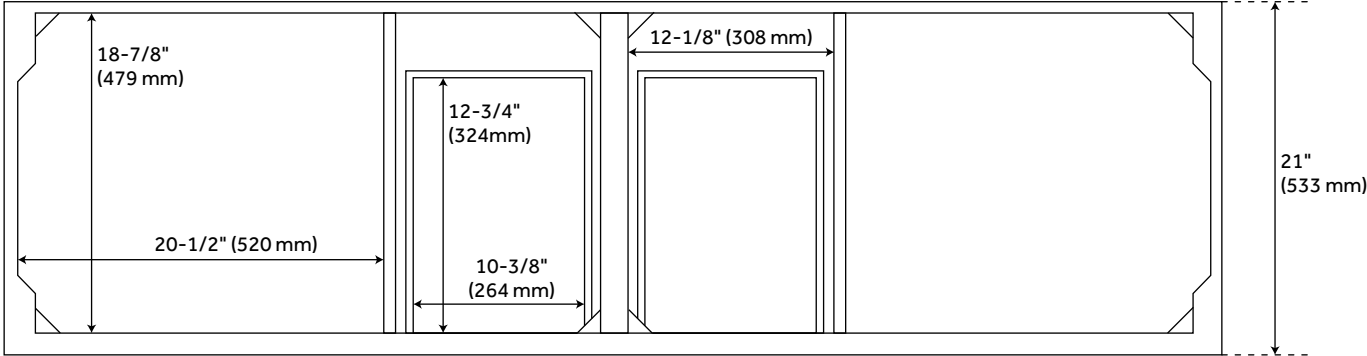

72" OLSEN DOUBLE CONSOLE VANITY - ASH BROWN

SKU: 450463

All dimensions and specifications are nominal and may vary. Use actual products for accuracy in critical situations.