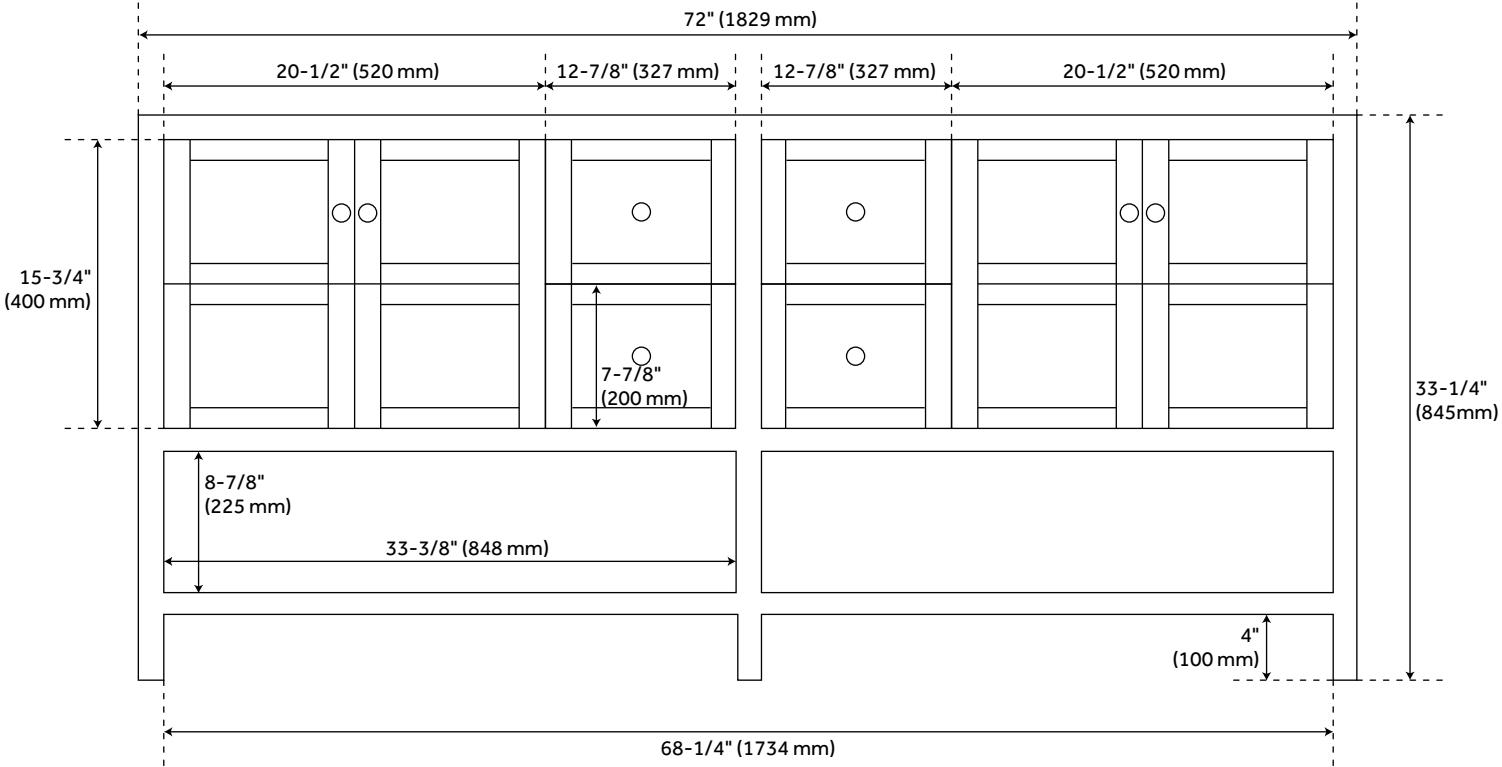

72" OLSEN DOUBLE CONSOLE VANITY - ASH BROWN

SKU: 450463

All dimensions and specifications are nominal and may vary. Use actual products for accuracy in critical situations.