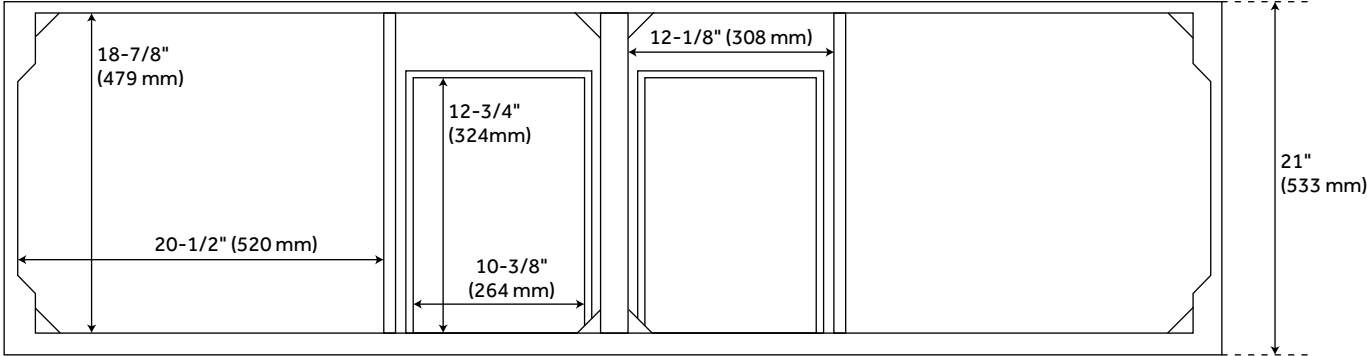

72" OLSEN DOUBLE CONSOLE VANITY - ASH BROWN

All dimensions and specifications are nominal and may vary. Use actual products for accuracy in critical situations.