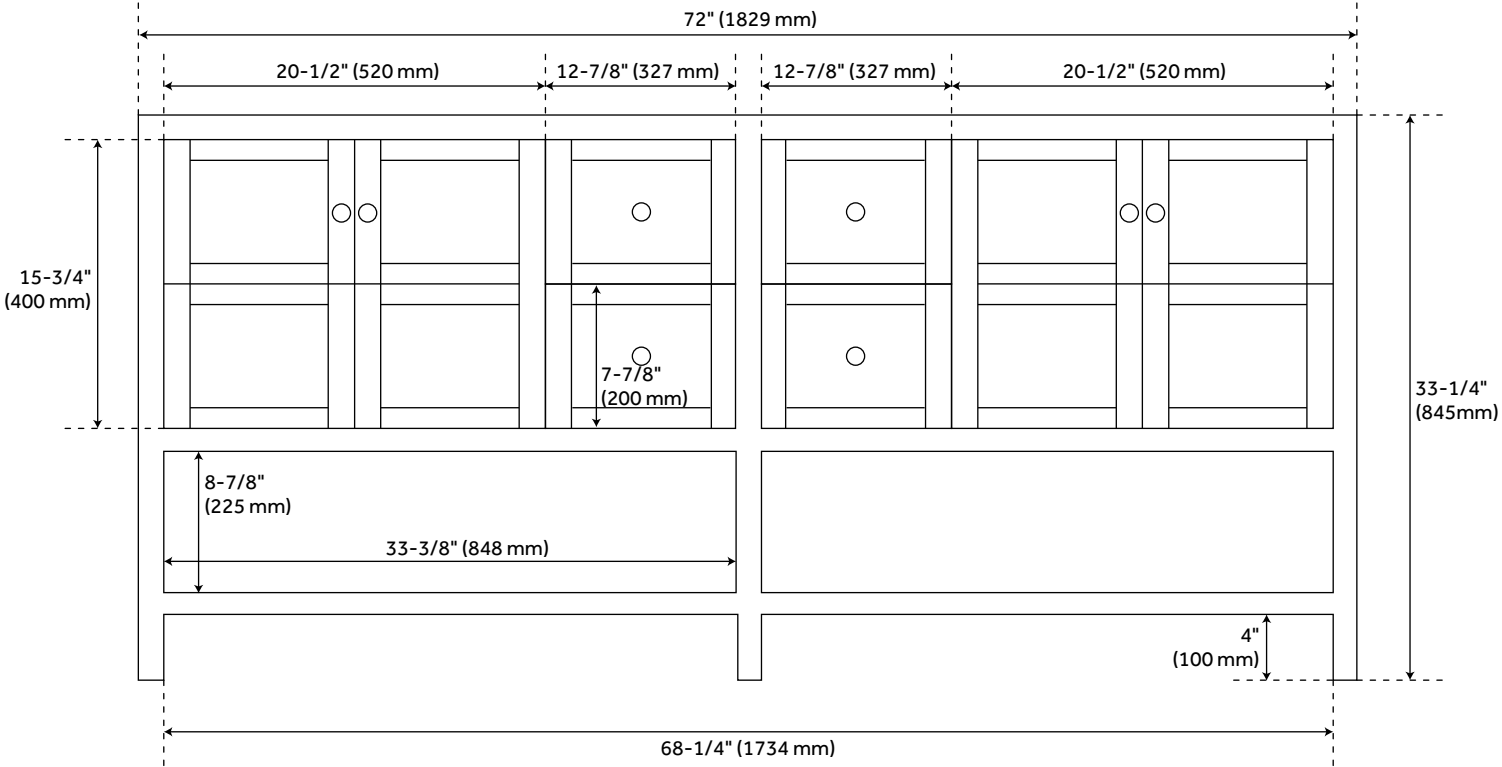

FEATURES

Installation Type: Freestanding
Features: Matching Mirror; Soft-Close Hinges
Material: Wood
Number of Doors: 4
Number of Drawers: 4
Width: 72"
Height: 33-1/4"
Depth: 21"
Assembly Required: No
Dovetail Drawers: Yes
Number of Basins: 2
Sink Installation: Undermount - Rectangle
Water Depth To Overflow: 4-1/8"
Fits Drain Hole Size: 1-1/2"
Faucet Included: No
Vanity Top Thickness: 3cm
Hardware Finish: Brushed Nickel
Built-In Adjusters: Yes
Sink Included: yes
Basin Overflow: Yes
Vanity Top Included: yes
Vanity Top Depth: 22"
Vanity Top Width: 73"
Mirror Included: Optional

ADDITIONAL FEATURES

- Includes a matching backsplash and a pair of white porcelain sinks.
- Granite is A-grade. Polished Carrara Marble is sourced from Italy.
- Each stone top is carved from a single piece of stone and will feature natural variations.
- All dimensions are ($\pm 1/2''$).
- [Wood finish samples available.](#)

REVISED 4/5/2023

72" OLSEN DOUBLE CONSOLE VANITY - ASH BROWN

All dimensions and specifications are nominal and may vary. Use actual products for accuracy in critical situations.