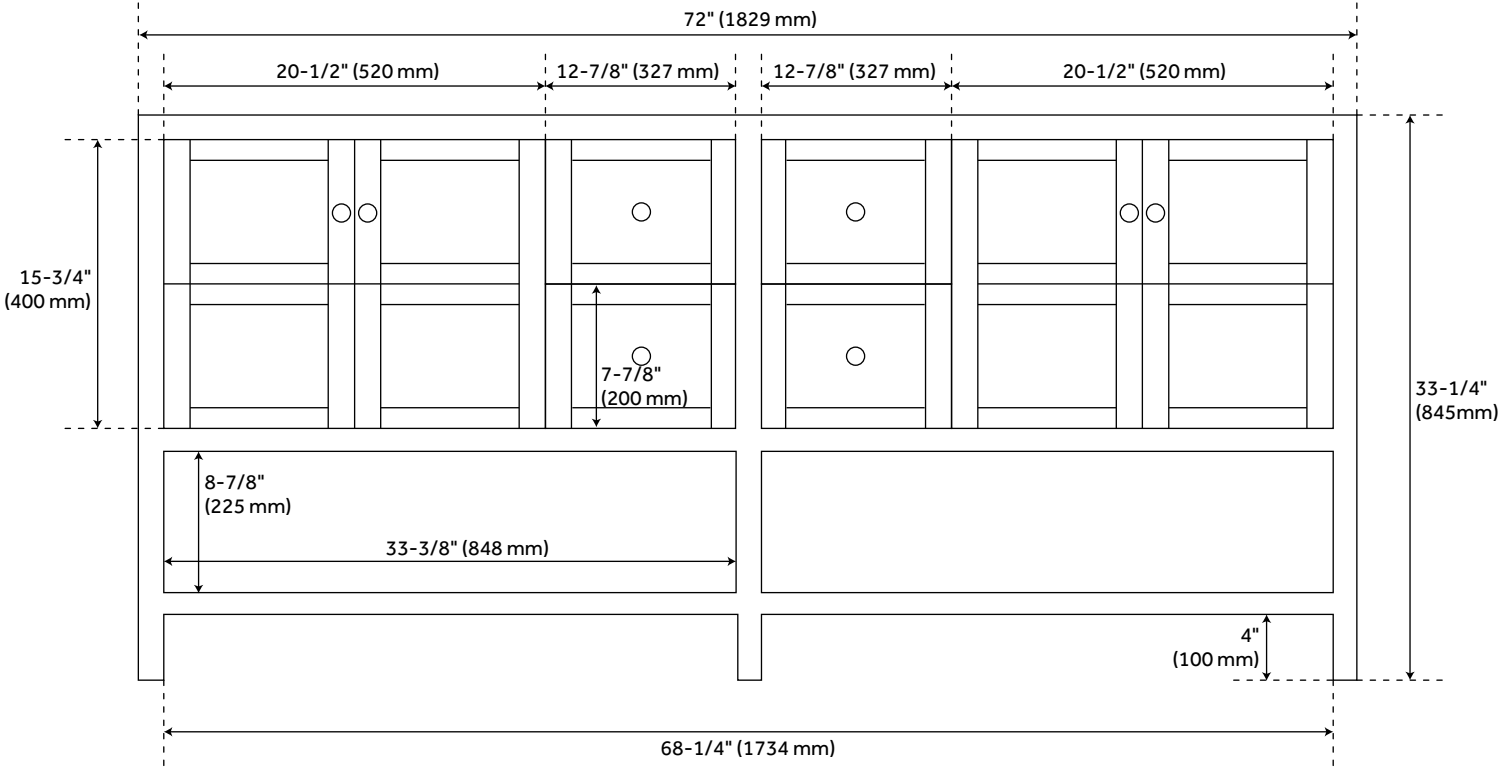

72" OLSEN DOUBLE CONSOLE VANITY UNDERMOUNT SINKS - ASH BROWN

SKU: 952417-UM

Code: SH470042, SH470043, SH470044, SH470045, SH470046, SH470047, SH470048

FEATURES

Installation Type: Freestanding
Features: Matching Mirror; Soft-Close Hinges
Material: Wood
Number of Doors: 4
Number of Drawers: 4
Width: 72"
Height: 33-1/4"
Depth: 21"
Assembly Required: No
Dovetail Drawers: Yes
Number of Basins: 2
Sink Installation: Undermount - Oval
Water Depth To Overflow: 5"
Fits Drain Hole Size: 1-1/2"
Faucet Included: No
Vanity Top Thickness: 3cm
Hardware Finish: Brushed Nickel
Built-In Adjusters: Yes
Sink Included: yes
Basin Overflow: Yes
Vanity Top Included: yes
Vanity Top Depth: 22"
Vanity Top Width: 73"
Mirror Included: Optional

REVISED 4/5/2023

72" OLSEN DOUBLE CONSOLE VANITY UNDERMOUNT SINKS - ASH BROWN

SKU: 952417-UM

Code: SH470042, SH470043, SH470044, SH470045, SH470046, SH470047, SH470048

ADDITIONAL FEATURES

- Includes a matching backsplash and a white porcelain sinks.
- Granite is A-grade. Polished Carrara Marble is sourced from Italy.
- Each stone top is carved from a single piece of stone and will feature natural variations.
- All dimensions are ($\pm 1/2$ ").
- [Wood finish samples available.](#)

REVISED 4/5/2023

72" OLSEN DOUBLE CONSOLE VANITY - ASH BROWN

All dimensions and specifications are nominal and may vary. Use actual products for accuracy in critical situations.