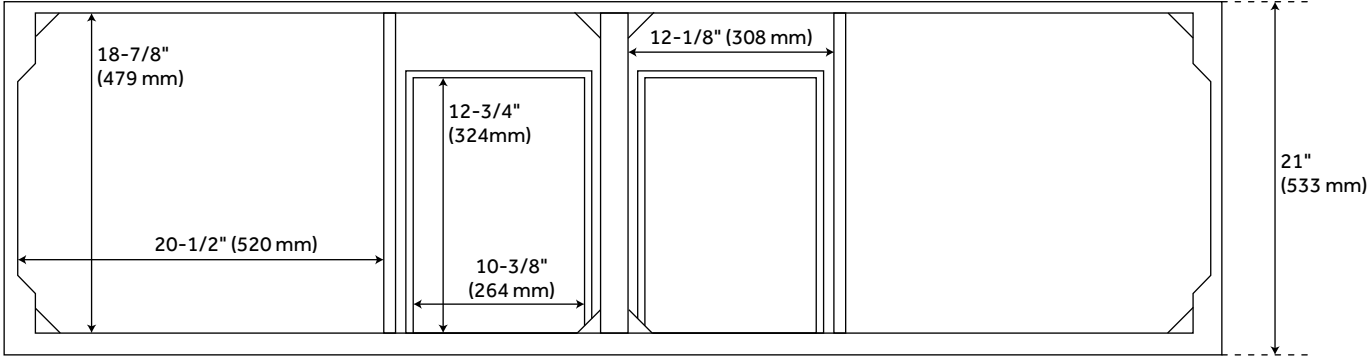

72" OLSEN DOUBLE CONSOLE VANITY UNDERMOUNT SINKS - ASH BROWN

SKU: 952417-UM

Code: SH470042, SH470043, SH470044, SH470045, SH470046, SH470047, SH470048

FEATURES

Installation Type: Freestanding
Features: Matching Mirror; Soft-Close Hinges
Material: Wood
Number of Doors: 4
Number of Drawers: 4
Width: 72"
Height: 33-1/4"
Depth: 21"
Assembly Required: No
Dovetail Drawers: Yes
Number of Basins: 2
Sink Installation: Undermount - Oval
Water Depth To Overflow: 5"
Fits Drain Hole Size: 1-1/2"
Faucet Included: No
Vanity Top Thickness: 3cm
Hardware Finish: Brushed Nickel
Built-In Adjusters: Yes
Sink Included: yes
Basin Overflow: Yes
Vanity Top Included: yes
Vanity Top Depth: 22"
Vanity Top Width: 73"
Mirror Included: Optional

REVISED 4/5/2023

72" OLSEN DOUBLE CONSOLE VANITY UNDERMOUNT SINKS - ASH BROWN

SKU: 952417-UM

Code: SH470042, SH470043, SH470044, SH470045, SH470046, SH470047, SH470048

ADDITIONAL FEATURES

- Includes a matching backsplash and a white porcelain sinks.
- Granite is A-grade. Polished Carrara Marble is sourced from Italy.
- Each stone top is carved from a single piece of stone and will feature natural variations.
- All dimensions are ($\pm 1/2$ ").
- [Wood finish samples available.](#)

REVISED 4/5/2023

72" OLSEN DOUBLE CONSOLE VANITY - ASH BROWN

All dimensions and specifications are nominal and may vary. Use actual products for accuracy in critical situations.