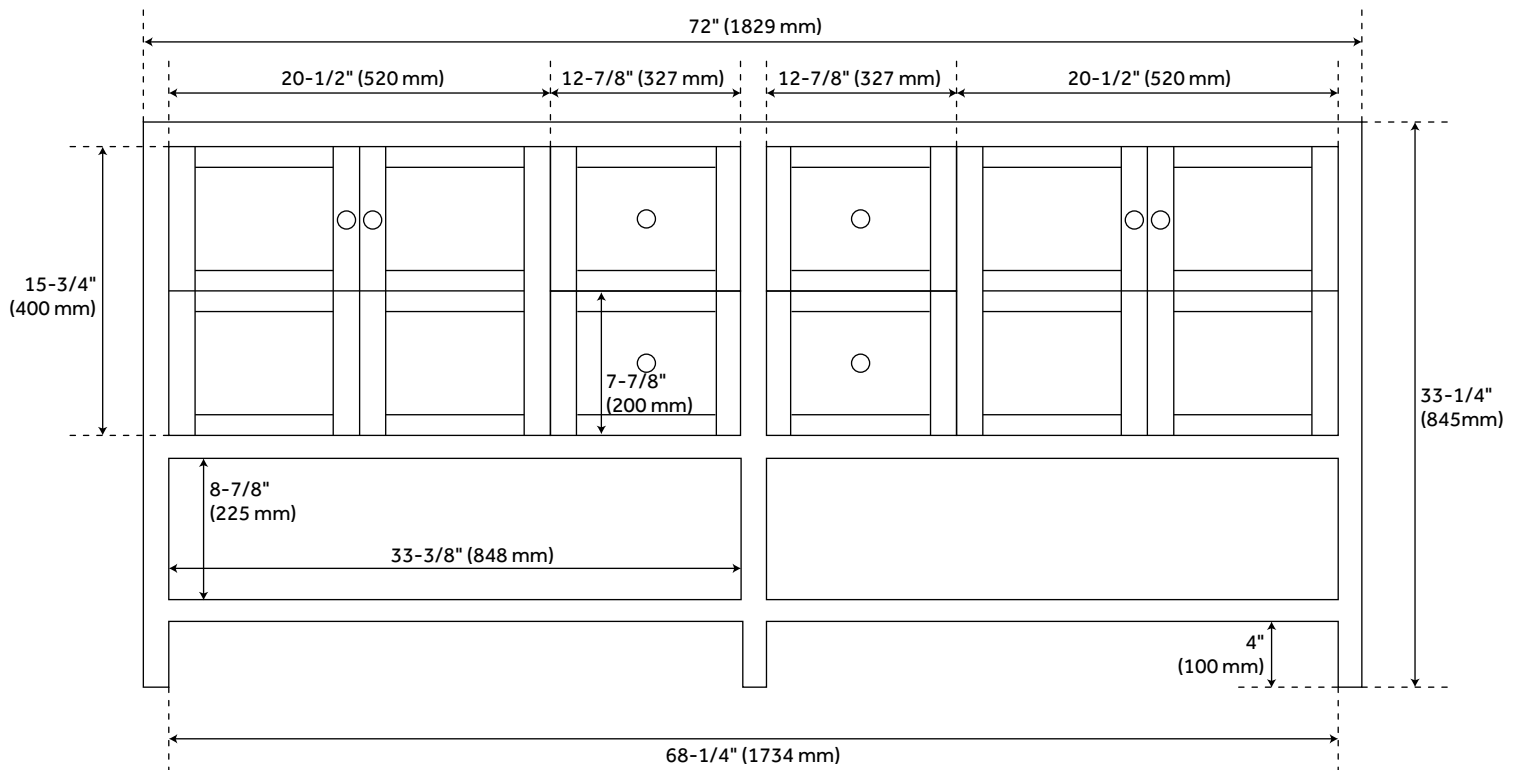

72" OLSEN DOUBLE CONSOLE VANITY - SOFT WHITE - VANITY CABINET ONLY

SKU: 450466
Code: SH450466

FEATURES

Installation Type: Freestanding
Features: Soft-Close Hinges
Product Finish: Soft White
Material: Wood
Number of Doors: 4
Number of Drawers: 4
Width: 72"
Height: 33-1/4"
Depth: 21"
Assembly Required: No
Number of Basins: 2
Vanity Top Options: No Top
Faucet Included: No
Vanity Top Material: No Top
Hardware Finish: Brushed Nickel
Built-In Adjusters: Yes
Sink Included: no
Sink Color: No Sink
Vanity Top Included: no
Mirror Included: false

REVISED 3/21/2023

72" OLSEN DOUBLE CONSOLE VANITY - SOFT WHITE - VANITY CABINET ONLY

SKU: 450466
Code: SH450466

ADDITIONAL FEATURES

- See Installation Instructions for directions to attach the vanity top and sink.
- All dimensions are ($\pm 1/2$ ").

REVISED 3/21/2023

72" OLSEN DOUBLE CONSOLE VANITY - SOFT WHITE

SKU: 450466

All dimensions and specifications are nominal and may vary. Use actual products for accuracy in critical situations.