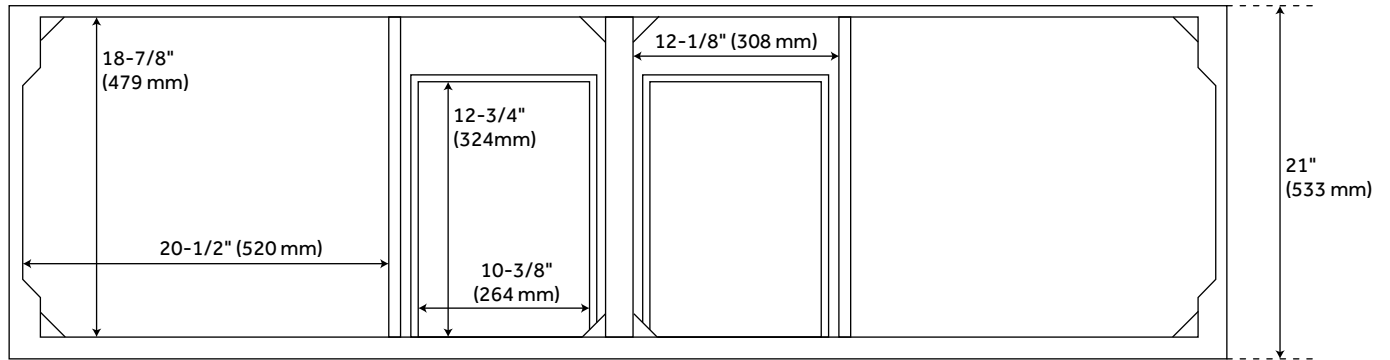

72" OLSEN DOUBLE CONSOLE VANITY - SOFT WHITE

SKU: 450466

All dimensions and specifications are nominal and may vary. Use actual products for accuracy in critical situations.