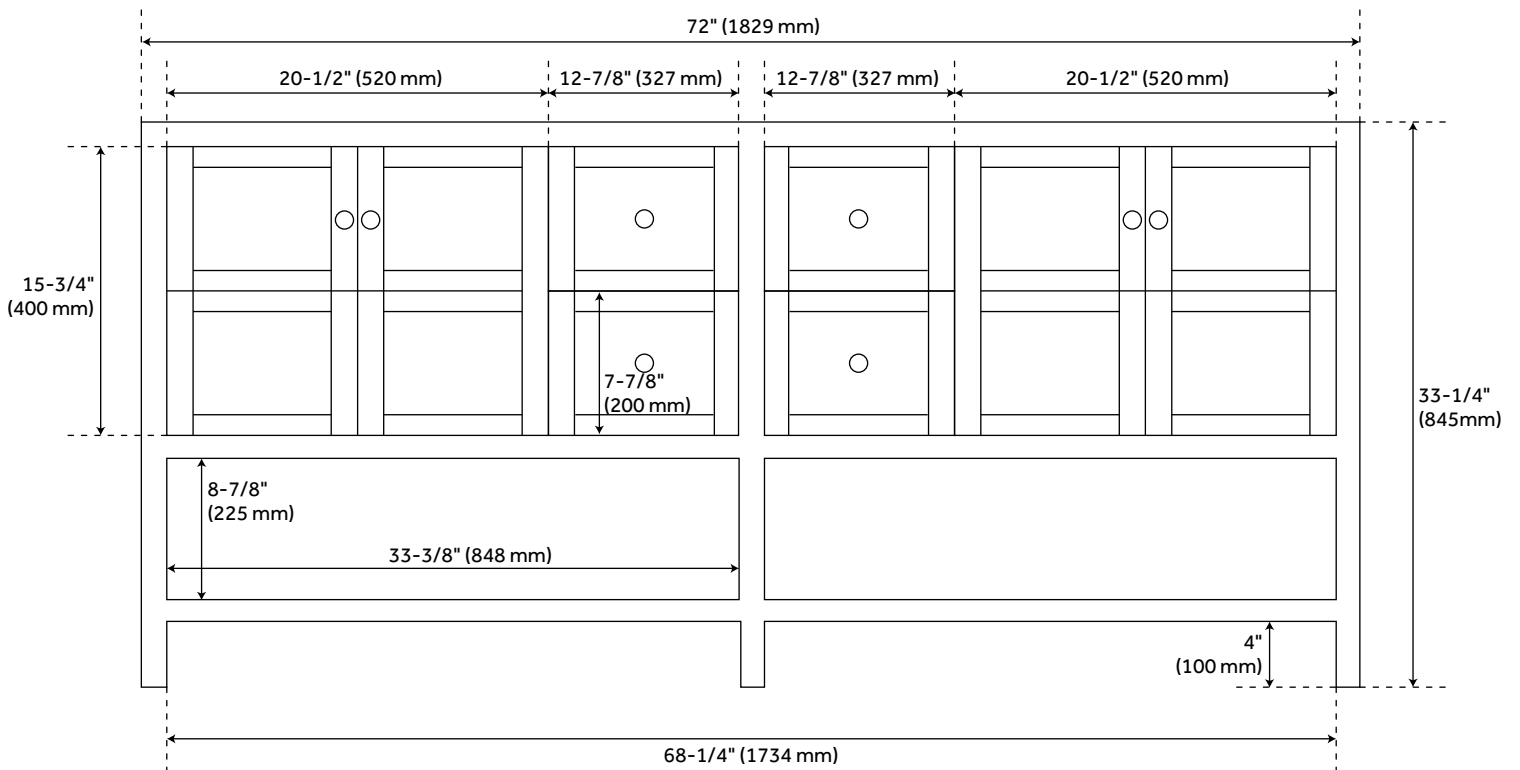

FEATURES

Installation Type: Freestanding
Features: Soft-Close Hinges
Product Finish: Soft White
Material: Wood
Number of Doors: 4
Number of Drawers: 4
Width: 72"
Height: 33-1/4"
Depth: 21"
Assembly Required: No
Dovetail Drawers: Yes
Number of Basins: 2
Sink Installation: Undermount - Rectangle
Water Depth To Overflow: 4-1/8"
Fits Drain Hole Size: 1-1/2"
Faucet Included: No
Vanity Top Thickness: 3cm
Hardware Finish: Brushed Nickel
Built-In Adjusters: Yes
Sink Included: yes
Basin Overflow: Yes
Vanity Top Included: yes
Vanity Top Depth: 22"
Vanity Top Width: 73"

REVISED 4/5/2023

72" OLSEN DOUBLE CONSOLE VANITY FOR RECTANGULAR UNDERMOUNT SINKS - SOFT WHITE

SKU: 952444-RUMB

Code: SH470328, SH470327, SH470326, SH470325, SH470330, SH470329, SH470323, SH470320, SH470319, SH470332, SH470322, SH470321, SH470324, SH470318, SH470317, SH470331

ADDITIONAL FEATURES

- Includes a matching backsplash and a pair of white porcelain sinks.
- Granite is A-grade. Polished Carrara Marble is sourced from Italy.
- Each stone top is carved from a single piece of stone and will feature natural variations.
- See Installation Instructions for directions to attach the vanity top and sink.
- All dimensions are ($\pm 1/2''$).
- [Wood finish samples available.](#)

REVISED 4/5/2023

72" OLSEN DOUBLE CONSOLE VANITY - SOFT WHITE

All dimensions and specifications are nominal and may vary. Use actual products for accuracy in critical situations.