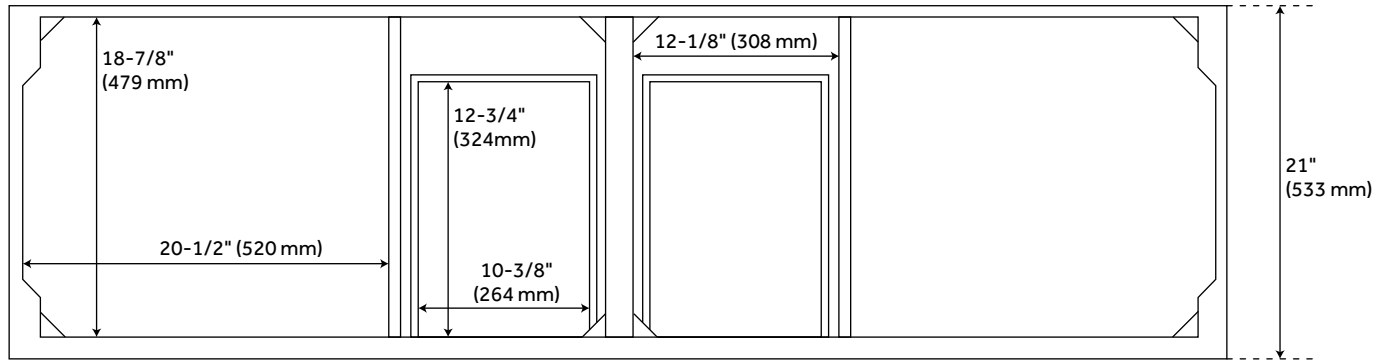

FEATURES

Installation Type: Freestanding
Features: Soft-Close Hinges
Product Finish: Soft White
Material: Wood
Number of Doors: 4
Number of Drawers: 4
Width: 72"
Height: 33-1/4"
Depth: 21"
Assembly Required: No
Dovetail Drawers: Yes
Number of Basins: 2
Sink Installation: Undermount - Rectangle
Water Depth To Overflow: 4-1/8"
Fits Drain Hole Size: 1-1/2"
Faucet Included: No
Vanity Top Thickness: 3cm
Hardware Finish: Brushed Nickel
Built-In Adjusters: Yes
Sink Included: yes
Basin Overflow: Yes
Vanity Top Included: yes
Vanity Top Depth: 22"
Vanity Top Width: 73"

ADDITIONAL FEATURES

- Includes a matching backsplash and a pair of white porcelain sinks.
- Granite is A-grade. Polished Carrara Marble is sourced from Italy.
- Each stone top is carved from a single piece of stone and will feature natural variations.
- See Installation Instructions for directions to attach the vanity top and sink.
- All dimensions are ($\pm 1/2''$).
- [Wood finish samples available.](#)

REVISED 4/5/2023

72" OLSEN DOUBLE CONSOLE VANITY - SOFT WHITE

All dimensions and specifications are nominal and may vary. Use actual products for accuracy in critical situations.