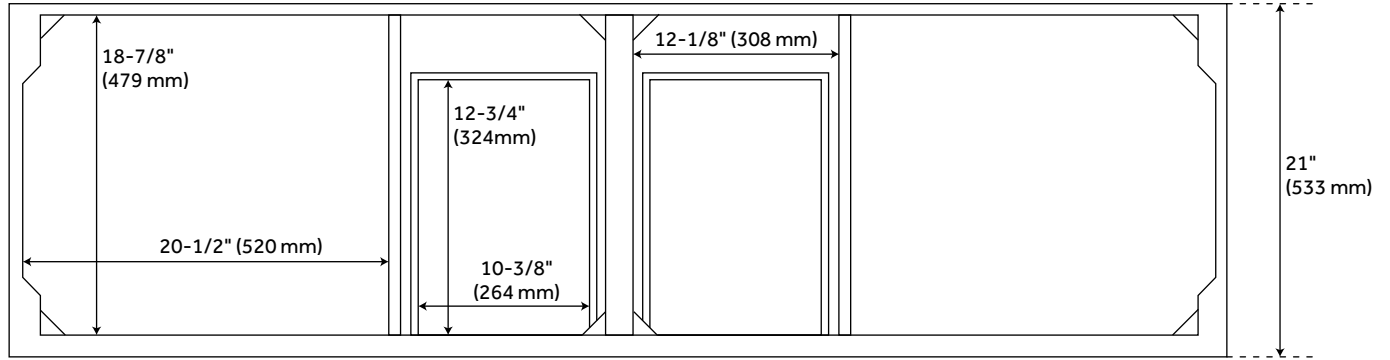

## FEATURES

Installation Type: Freestanding  
Features: Soft-Close Hinges  
Product Finish: Soft White  
Material: Wood  
Number of Doors: 4  
Number of Drawers: 4  
Width: 72"  
Height: 33-1/4"  
Depth: 21"  
Assembly Required: No  
Dovetail Drawers: Yes  
Number of Basins: 2  
Sink Installation: Undermount - Oval  
Water Depth To Overflow: 5"  
Fits Drain Hole Size: 1-1/2"  
Faucet Included: No  
Vanity Top Thickness: 3cm  
Hardware Finish: Brushed Nickel  
Built-In Adjusters: Yes  
Sink Included: yes  
Basin Overflow: Yes  
Vanity Top Included: yes  
Vanity Top Depth: 22"  
Vanity Top Width: 73"

# 72" OLSEN DOUBLE CONSOLE VANITY - SOFT WHITE

All dimensions and specifications are nominal and may vary. Use actual products for accuracy in critical situations.