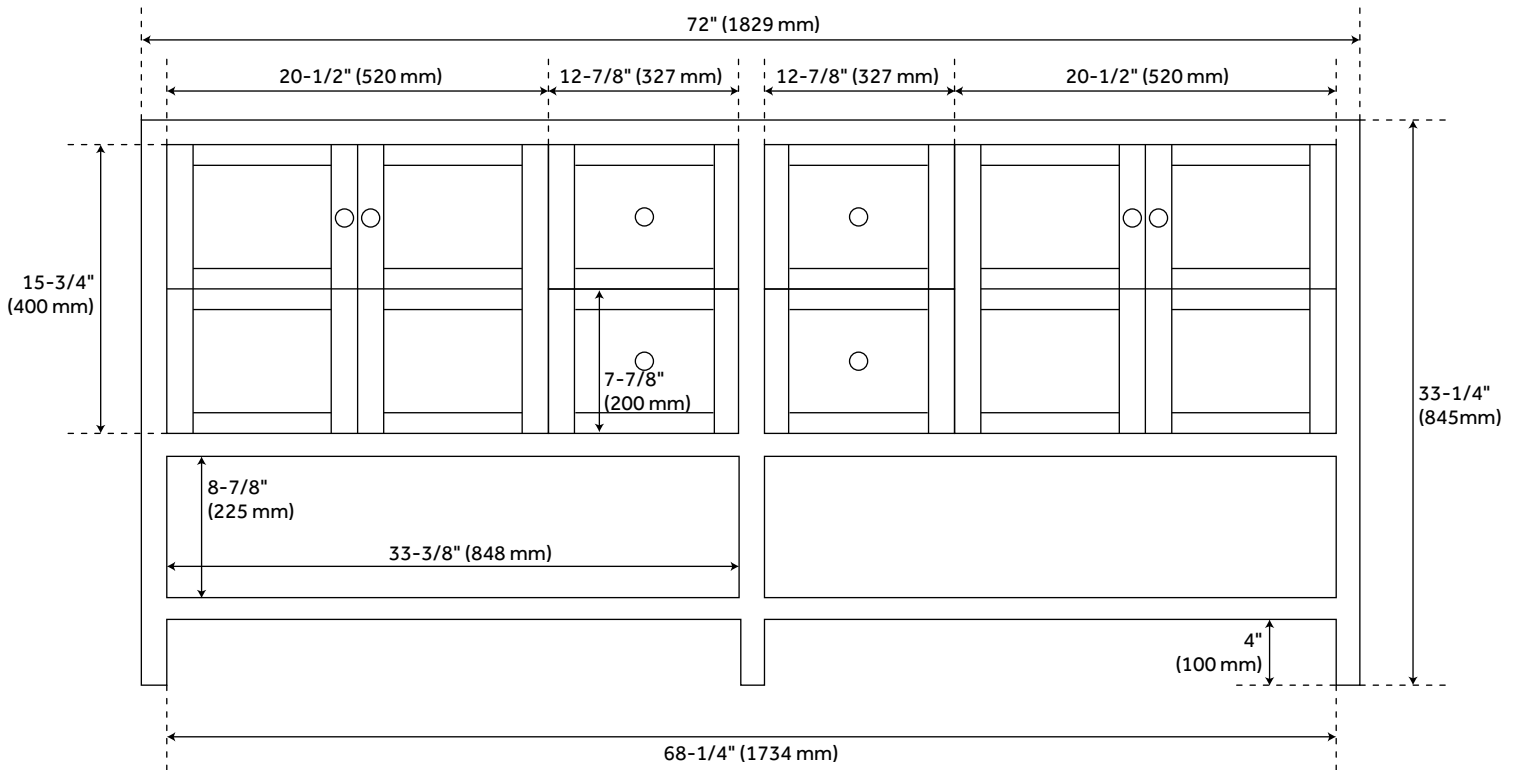

## FEATURES

Installation Type: Freestanding  
Features: Soft-Close Hinges  
Product Finish: Soft White  
Material: Wood  
Number of Doors: 4  
Number of Drawers: 4  
Width: 72"  
Height: 33-1/4"  
Depth: 21"  
Assembly Required: No  
Dovetail Drawers: Yes  
Number of Basins: 2  
Sink Installation: Undermount - Oval  
Water Depth To Overflow: 5"  
Fits Drain Hole Size: 1-1/2"  
Faucet Included: No  
Vanity Top Thickness: 3cm  
Hardware Finish: Brushed Nickel  
Built-In Adjusters: Yes  
Sink Included: yes  
Basin Overflow: Yes  
Vanity Top Included: yes  
Vanity Top Depth: 22"  
Vanity Top Width: 73"

# 72" OLSEN DOUBLE CONSOLE VANITY - SOFT WHITE

All dimensions and specifications are nominal and may vary. Use actual products for accuracy in critical situations.