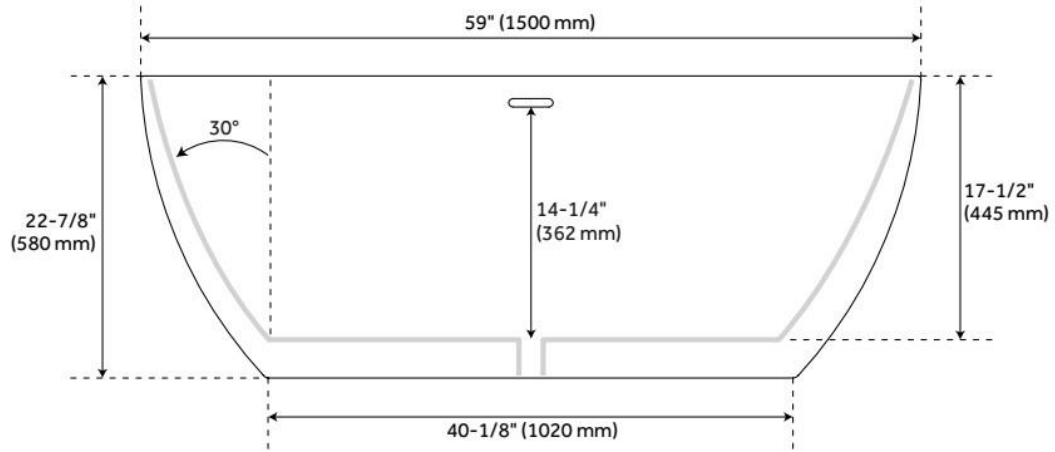

59" HIBISCUS OVAL ACRYLIC FREESTANDING TUB - NO TAP DECK

SKU: 450575

Code: SHHBFSOT5930A

REVISED 6/25/2024