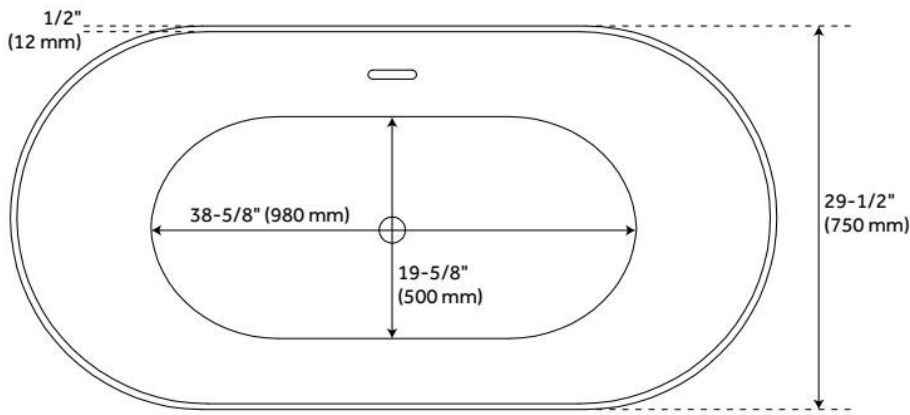

59" HIBISCUS OVAL ACRYLIC FREESTANDING TUB - NO TAP DECK

SKU: 450575

Code: SHHBFSOT5930A

REVISED 6/25/2024