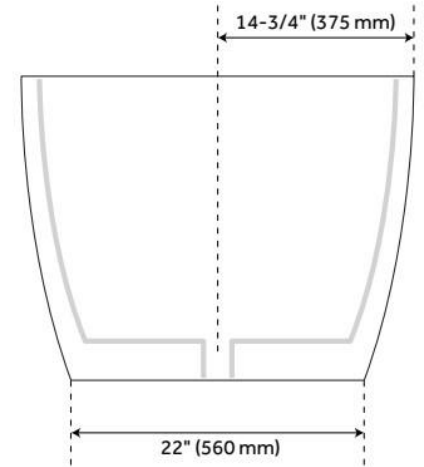

59" HIBISCUS OVAL ACRYLIC FREESTANDING TUB - NO TAP DECK

SKU: 450575

Code: SHHBFSOT5930A

REVISED 6/25/2024