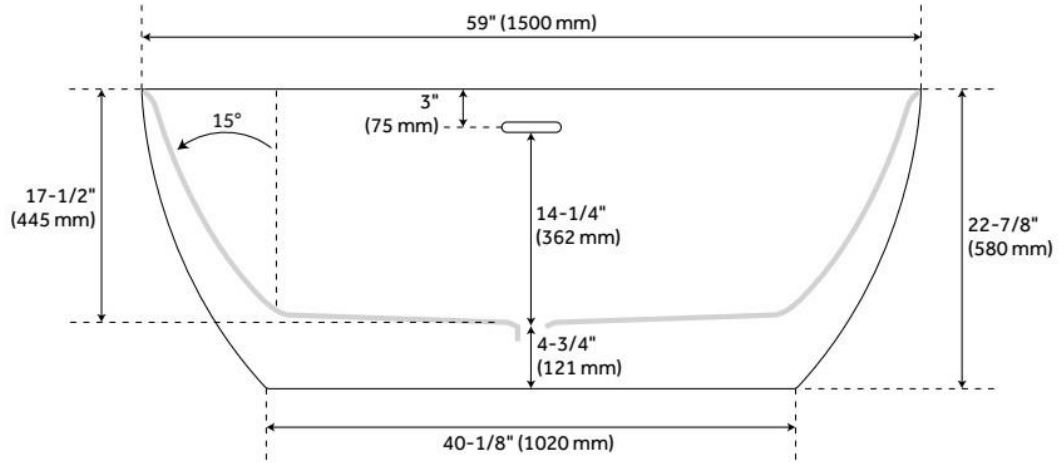

59" HIBISCUS OVAL ACRYLIC FREESTANDING TUB - NO TAP DECK

SKU: 450575

Code: SHHBFSOT5930A

REVISED 7/11/2024