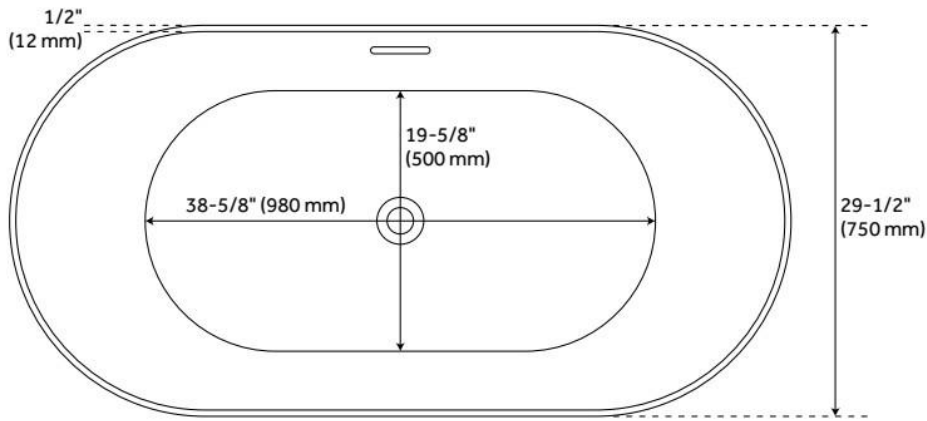

59" HIBISCUS OVAL ACRYLIC FREESTANDING TUB - NO TAP DECK

SKU: 450575

Code: SHHBFSOT5930A

REVISED 7/11/2024