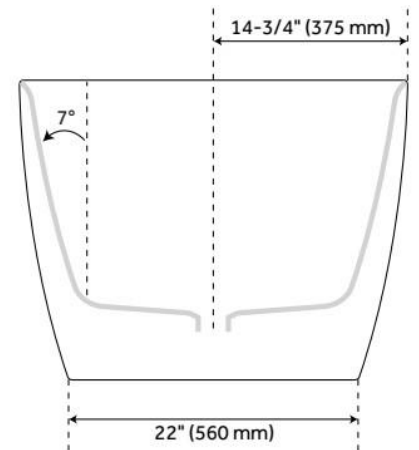

59" HIBISCUS OVAL ACRYLIC FREESTANDING TUB - NO TAP DECK

SKU: 450575

Code: SHHBFSOT5930A

REVISED 7/11/2024