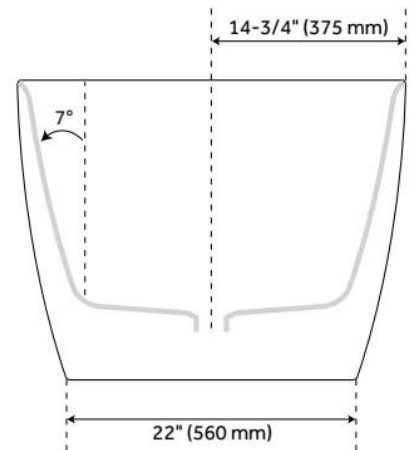

59" HIBISCUS OVAL ACRYLIC FREESTANDING TUB - NO TAP DECK

SKU: 450575

Code: SHHBFSOT5930A

REVISED 8/13/2024