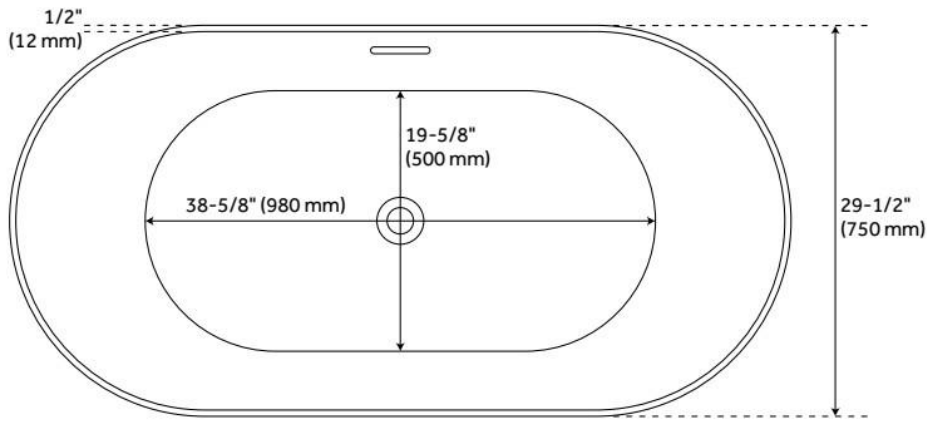

59" HIBISCUS OVAL ACRYLIC FREESTANDING TUB - NO TAP DECK

SKU: 450575

Code: SHHBFSOT5930A

REVISED 8/13/2024