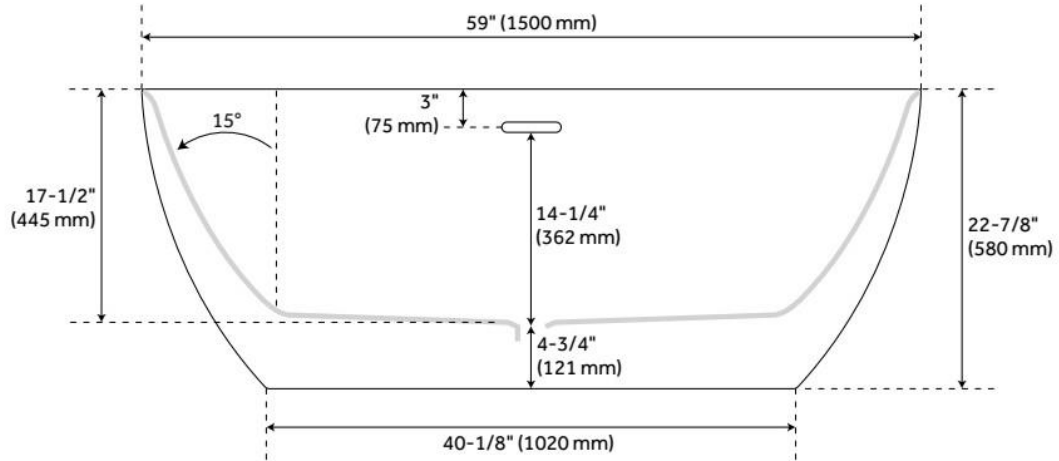

59" HIBISCUS OVAL ACRYLIC FREESTANDING TUB - NO TAP DECK

SKU: 450575

Code: SHHBFSOT5930A

REVISED 8/13/2024