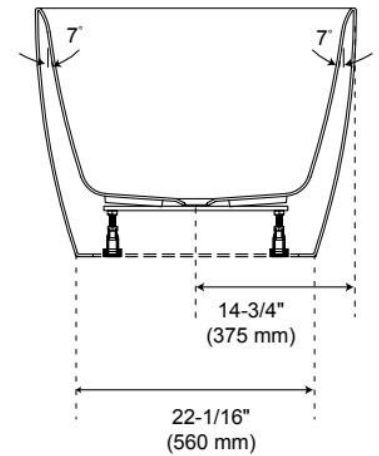

59" HIBISCUS OVAL ACRYLIC FREESTANDING TUB - NO TAP DECK

SKU: 450575

Code: SHHBFSOT5930A

Dimensions of fixtures are nominal and may vary within the range of tolerance established by CSA B45.5-17/IAPMO Z124-2017.

REVISED 10/1/2024