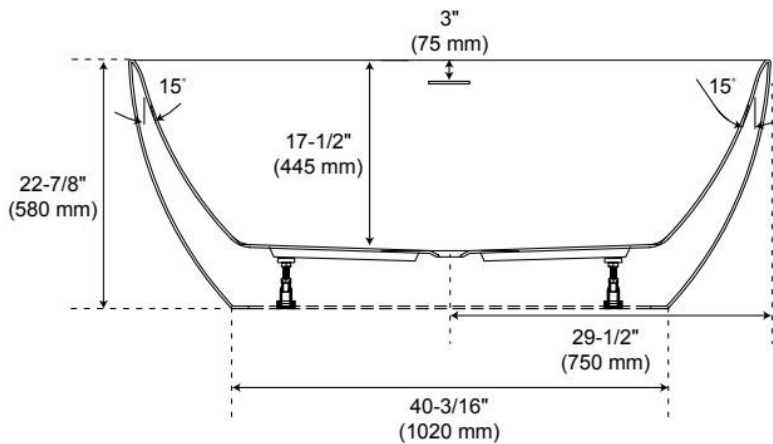

59" HIBISCUS OVAL ACRYLIC FREESTANDING TUB - NO TAP DECK

SKU: 450575

Code: SHHBFSOT5930A

Dimensions of fixtures are nominal and may vary within the range of tolerance established by CSA B45.5-17/IAPMO Z124-2017.

REVISED 10/1/2024