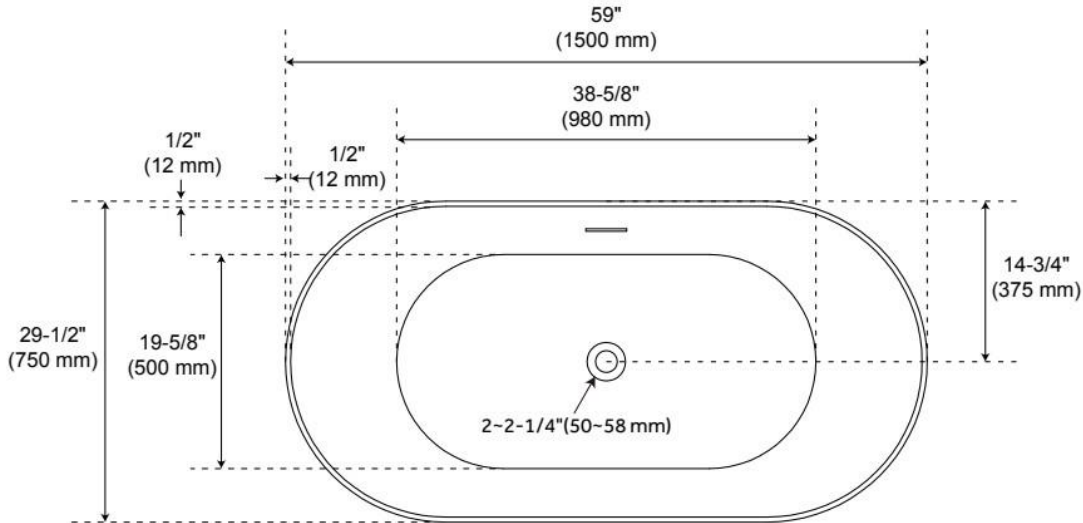

59" HIBISCUS OVAL ACRYLIC FREESTANDING TUB - NO TAP DECK

SKU: 450575

Code: SHHBFSOT5930A

FEATURES

Tub Material: Acrylic
Product Finish: White
Shape: Oval
Tub Drain Placement: Center
Drain Included: Yes
Drain and Overflow Finish: White
Water Depth to Overflow: 14-1/2"
Water Capacity (Gallons): 63
Built-In Adjusters: Yes
Tub Weight Uncrated (lbs): 88
Optional Accessory: 428473

CSA B45.5/IAPMO Z124, Massachusetts Accepted, LISTED ID: SHHBFSOT5930Ax*

ADDITIONAL FEATURES

- All dimensions ($\pm 1/2"$).
- White Pop-Up drain included.
- Leveling legs for simplified installation.

REVISED 10/1/2024

59" HIBISCUS OVAL ACRYLIC FREESTANDING TUB - NO TAP DECK

SKU: 450575

Code: SHHBFSOT5930A

Dimensions of fixtures are nominal and may vary within the range of tolerance established by CSA B45.5-17/IAPMO Z124-2017.