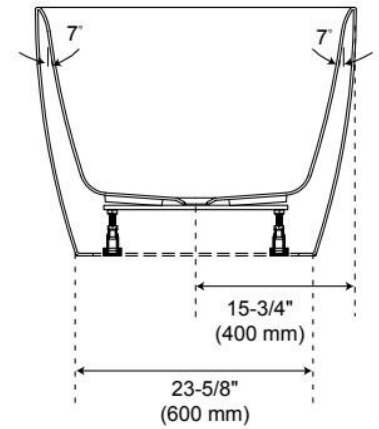

67" HIBISCUS OVAL ACRYLIC FREESTANDING TUB - NO TAP DECK

SKU: 450576

Code: SHHBFSOT6731A

Dimensions of fixtures are nominal and may vary within the range of tolerance established by CSA B45.5-17/IAPMO Z124-2017.

REVISED 10/1/2024