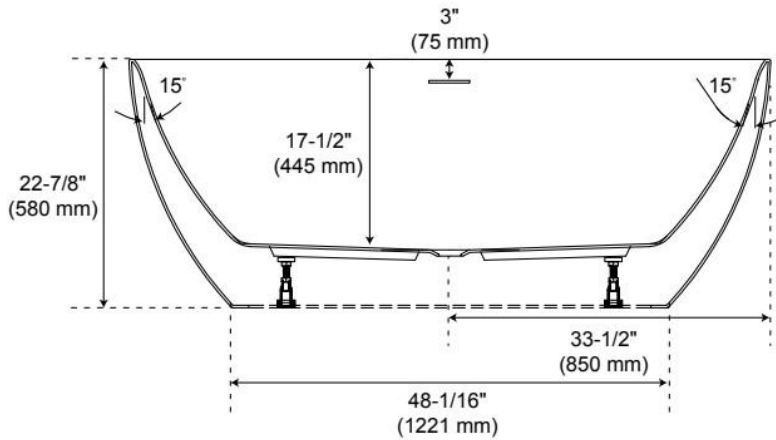

CSA B45.5/IAPMO Z124, Massachusetts Accepted, LISTED ID: SHHBFSOT6731Ax*

ADDITIONAL FEATURES

- All dimensions ($\pm 1/2"$).
- White Pop-Up drain included.
- Leveling legs for simplified installation.

REVISED 10/1/2024

67" HIBISCUS OVAL ACRYLIC FREESTANDING TUB - NO TAP DECK

SKU: 450576

Code: SHHBFSOT6731A

Dimensions of fixtures are nominal and may vary within the range of tolerance established by CSA B45.5-17/IAPMO Z124-2017.