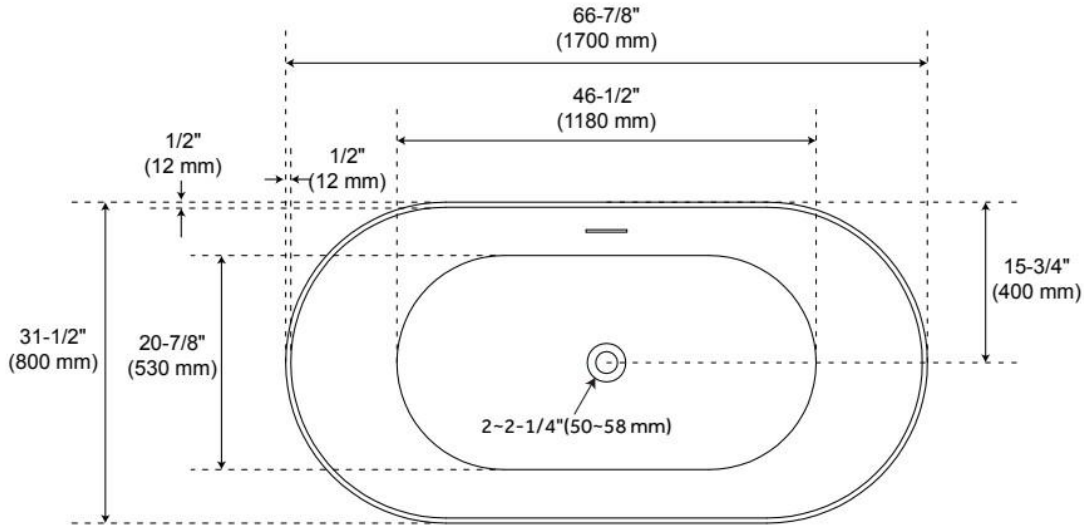

67" HIBISCUS OVAL ACRYLIC FREESTANDING TUB - NO TAP DECK

SKU: 450576

Code: SHHBFSOT6731A

FEATURES

Tub Material: Acrylic
Product Finish: White
Shape: Oval
Tub Drain Placement: Center
Drain Included: Yes
Drain and Overflow Finish: White
Water Depth to Overflow: 14-1/2"
Water Capacity (Gallons): 71
Built-In Adjusters: Yes
Tub Weight Uncrated (lbs): 110
Optional Accessory: 428473

CSA B45.5/IAPMO Z124, Massachusetts Accepted, LISTED ID: SHHBFSOT6731Ax*

ADDITIONAL FEATURES

- All dimensions ($\pm 1/2"$).
- White Pop-Up drain included.
- Leveling legs for simplified installation.

REVISED 10/1/2024

67" HIBISCUS OVAL ACRYLIC FREESTANDING TUB - NO TAP DECK

SKU: 450576

Code: SHHBFSOT6731A

Dimensions of fixtures are nominal and may vary within the range of tolerance established by CSA B45.5-17/IAPMO Z124-2017.