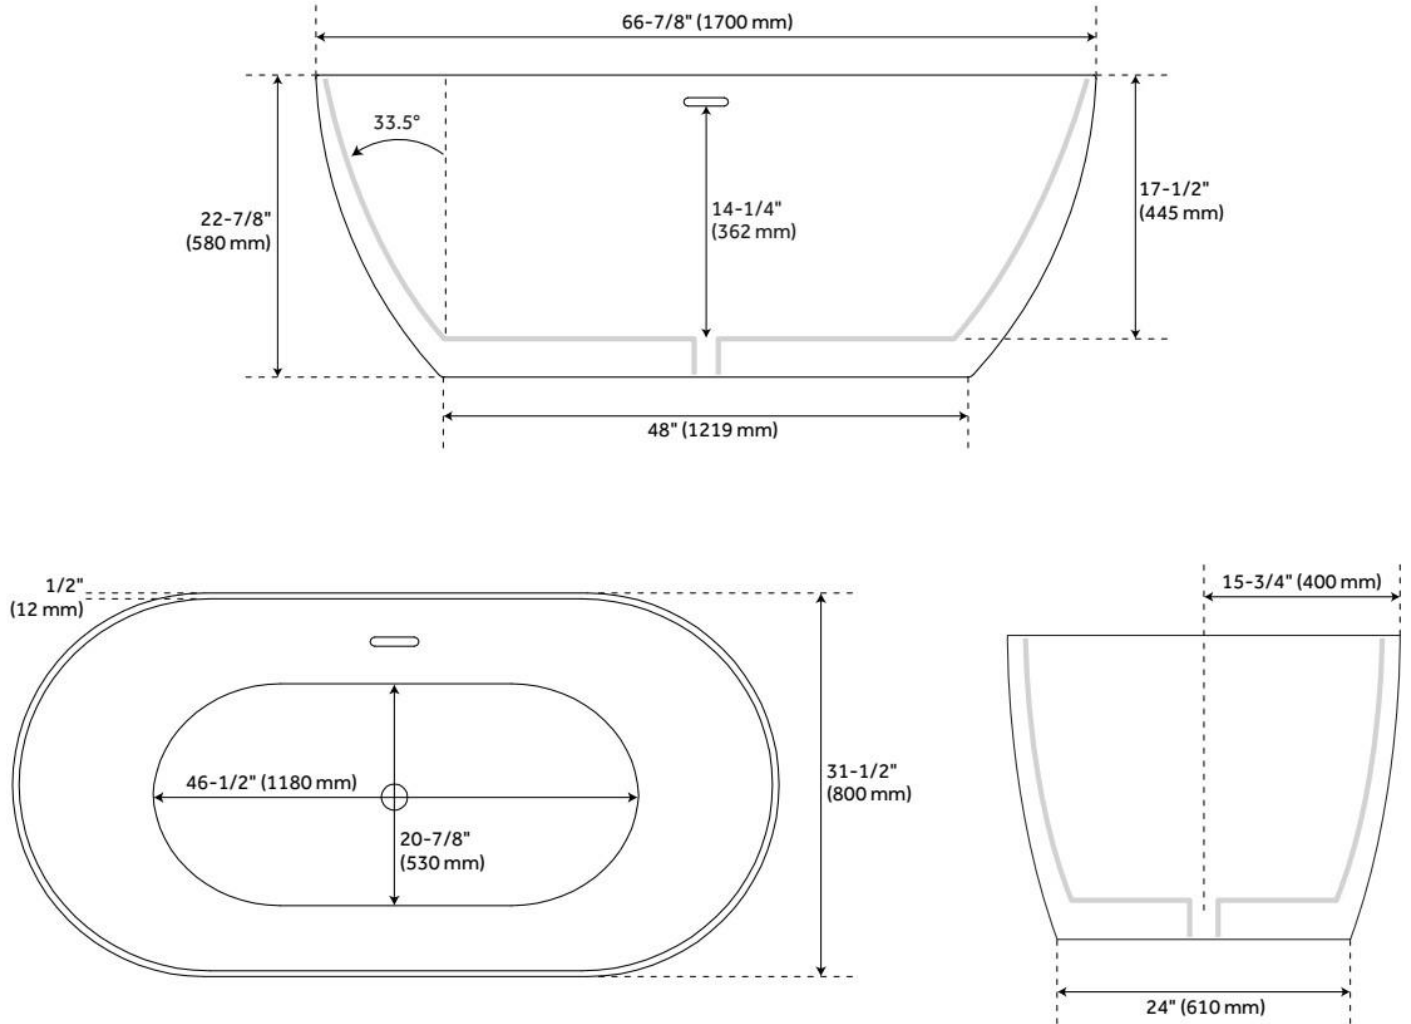

## FEATURES

Tub Material: Acrylic  
Product Finish: White  
Shape: Oval  
Tub Drain Placement: Center  
Drain Included: Yes  
Drain and Overflow Finish: White  
Water Depth to Overflow: 14-1/2"  
Water Capacity (Gallons): 71  
Built-In Adjusters: Yes  
Tub Weight Uncrated (lbs): 110  
Optional Accessory: 428473

## ADDITIONAL FEATURES

- All dimensions ( $\pm 1/2"$ ).
- White Pop-Up drain included.
- Leveling legs for simplified installation.

REVISED 6/28/2024

# 67" HIBISCUS OVAL ACRYLIC FREESTANDING TUB - NO TAP DECK

SKU: 450576

Code: SHHBFSOT6731A

REVISED 6/28/2024