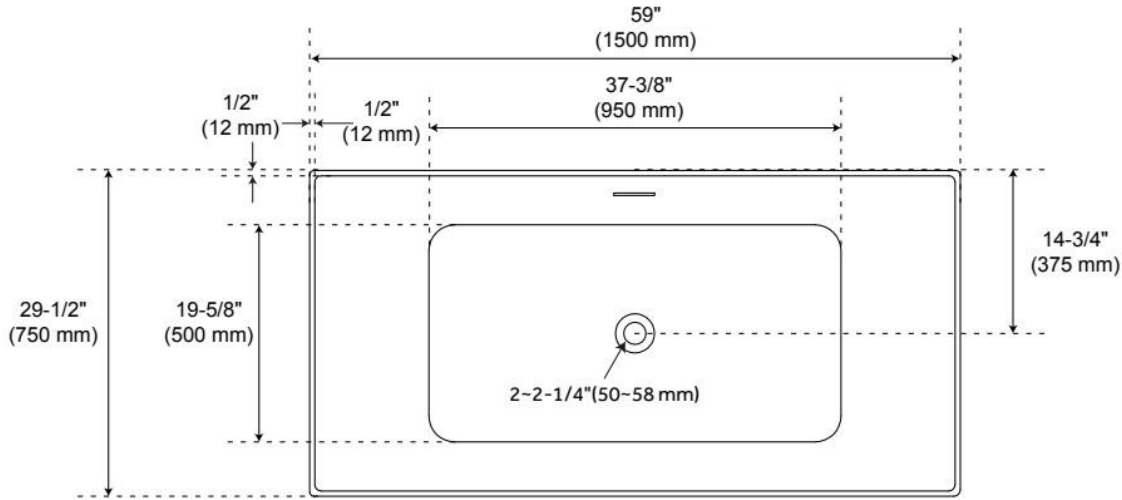

59" HIBISCUS RECTANGULAR ACRYLIC FREESTANDING TUB - NO TAP DECK

SKU: 450577

Code: SHHBFSRT5930A

FEATURES

Tub Material: Acrylic
Product Finish: White
Shape: Rectangle
Tub Drain Placement: Center
Drain and Overflow Finish: White
Water Depth to Overflow: 14-1/2"
Water Capacity (Gallons): 63
Built-In Adjusters: Yes
Tub Weight Uncrated (lbs): 114

CSA B45.5/IAPMO Z124, Massachusetts Accepted, LISTED ID: SHHBFSRT5930Ax*

ADDITIONAL FEATURES

- All dimensions ($\pm 1/2"$).
- White Pop-Up drain included.
- Leveling legs for simplified installation.
- Optional Quick Connect Drop-In Drain Kit Includes:
 - Floor Plate, 1-1/2" PVC Pipe, 2" x 1-1/2" Trap Adapters, 1 Brass Threaded, 1 Brass Unthreaded Tailpiece and Plug.
 - Installs above your subfloor, but underneath your cement floor or tile, so you do not need access below the fixture.

REVISED 10/1/2024

59" HIBISCUS RECTANGULAR ACRYLIC FREESTANDING TUB - NO TAP DECK

SKU: 450577
Code: SHHBFSRT5930A

Dimensions of fixtures are nominal and may vary within the range of tolerance established by CSA B45.5-17/IAPMO Z124-2017.