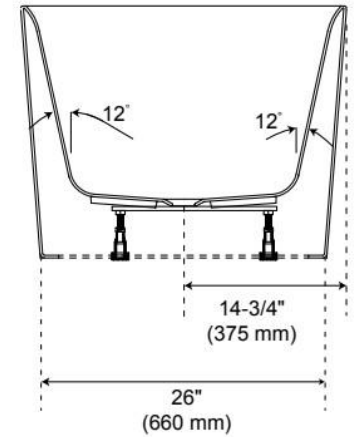

59" HIBISCUS RECTANGULAR ACRYLIC FREESTANDING TUB - NO TAP DECK

SKU: 450577

Code: SHHBFSRT5930A

FEATURES

Tub Material: Acrylic
Product Finish: White
Shape: Rectangle
Tub Drain Placement: Center
Drain and Overflow Finish: White
Water Depth to Overflow: 14-1/2"
Water Capacity (Gallons): 63
Built-In Adjusters: Yes
Tub Weight Uncrated (lbs): 114

CSA B45.5/IAPMO Z124, Massachusetts Accepted, LISTED ID: SHHBFSRT5930Ax*

ADDITIONAL FEATURES

- All dimensions ($\pm 1/2"$).
- White Pop-Up drain included.
- Leveling legs for simplified installation.
- Optional Quick Connect Drop-In Drain Kit Includes:
 - Floor Plate, 1-1/2" PVC Pipe, 2" x 1-1/2" Trap Adapters, 1 Brass Threaded, 1 Brass Unthreaded Tailpiece and Plug.
 - Installs above your subfloor, but underneath your cement floor or tile, so you do not need access below the fixture.

REVISED 10/1/2024

59" HIBISCUS RECTANGULAR ACRYLIC FREESTANDING TUB - NO TAP DECK

SKU: 450577
Code: SHHBFSRT5930A

Dimensions of fixtures are nominal and may vary within the range of tolerance established by CSA B45.5-17/IAPMO Z124-2017.