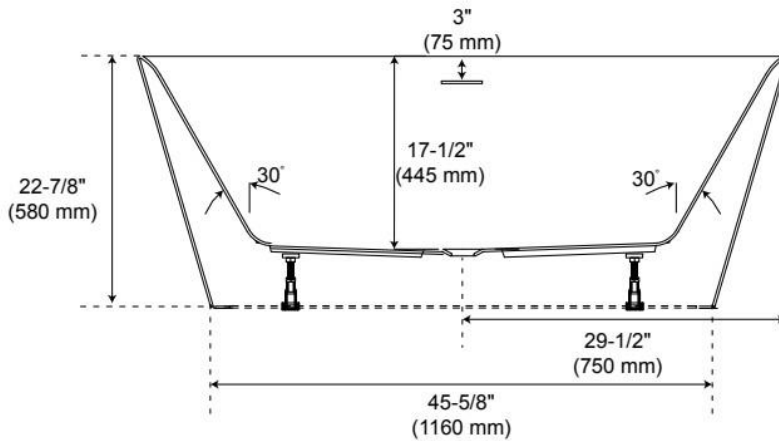

59" HIBISCUS RECTANGULAR ACRYLIC FREESTANDING TUB - NO TAP DECK

SKU: 450577

Code: SHHBFSRT5930A

FEATURES

Tub Material: Acrylic
Product Finish: White
Shape: Rectangle
Tub Drain Placement: Center
Drain and Overflow Finish: White
Water Depth to Overflow: 14-1/2"
Water Capacity (Gallons): 63
Built-In Adjusters: Yes
Tub Weight Uncrated (lbs): 114

CSA B45.5/IAPMO Z124, Massachusetts Accepted, LISTED ID: SHHBFSRT5930Ax*

ADDITIONAL FEATURES

- All dimensions ($\pm 1/2"$).
- White Pop-Up drain included.
- Leveling legs for simplified installation.
- Optional Quick Connect Drop-In Drain Kit Includes:
 - Floor Plate, 1-1/2" PVC Pipe, 2" x 1-1/2" Trap Adapters, 1 Brass Threaded, 1 Brass Unthreaded Tailpiece and Plug.
 - Installs above your subfloor, but underneath your cement floor or tile, so you do not need access below the fixture.

REVISED 10/1/2024

59" HIBISCUS RECTANGULAR ACRYLIC FREESTANDING TUB - NO TAP DECK

SKU: 450577
Code: SHHBFSRT5930A

Dimensions of fixtures are nominal and may vary within the range of tolerance established by CSA B45.5-17/IAPMO Z124-2017.