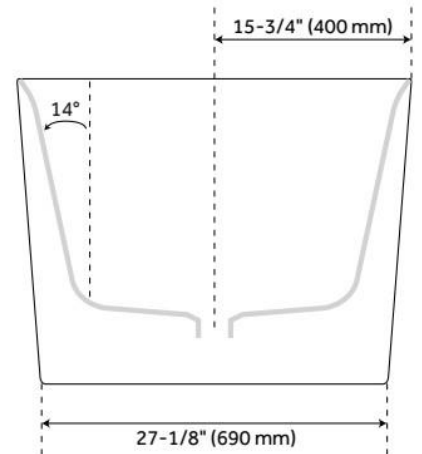

67" HIBISCUS RECTANGULAR ACRYLIC FREESTANDING TUB - NO TAP DECK

SKU: 450578
Code: SHHBFSRT6731A

REVISED 7/11/2024