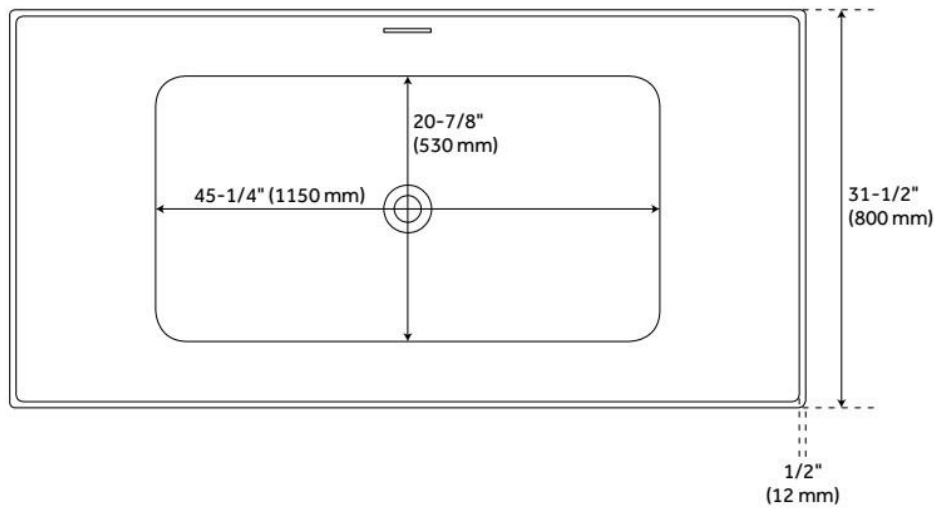

67" HIBISCUS RECTANGULAR ACRYLIC FREESTANDING TUB - NO TAP DECK

SKU: 450578
Code: SHHBFSRT6731A

REVISED 7/11/2024