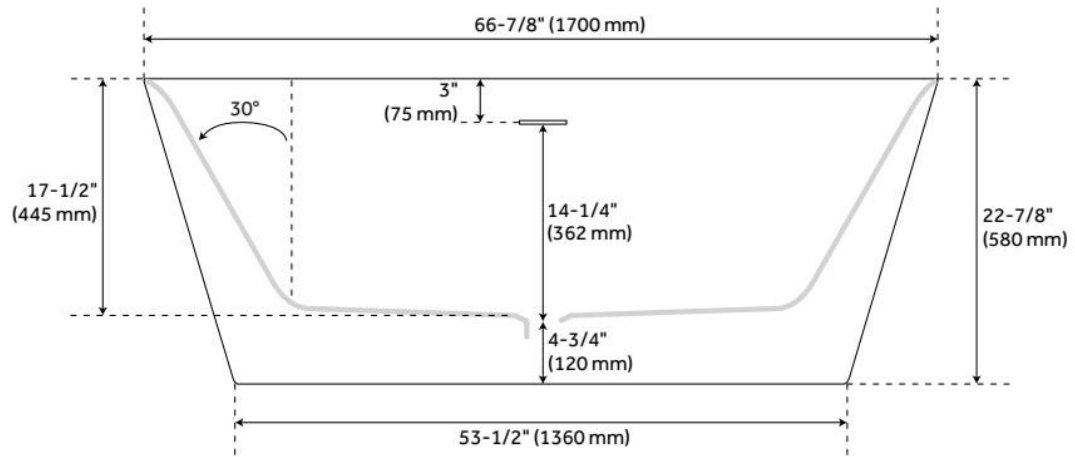

67" HIBISCUS RECTANGULAR ACRYLIC FREESTANDING TUB - NO TAP DECK

SKU: 450578
Code: SHHBFSRT6731A

REVISED 7/11/2024