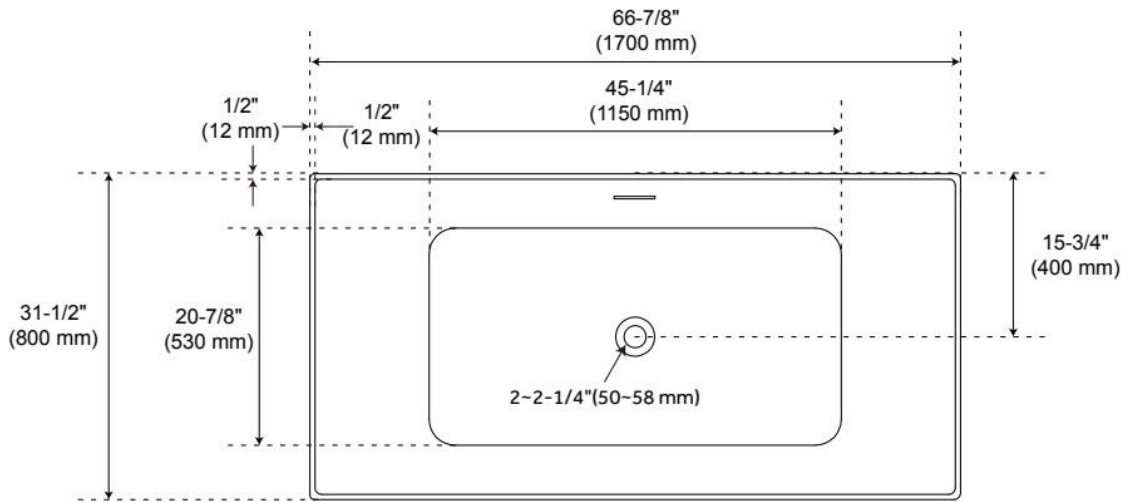

67" HIBISCUS RECTANGULAR ACRYLIC FREESTANDING TUB - NO TAP DECK

SKU: 450578

Code: SHHBFSRT6731A

FEATURES

Tub Material: Acrylic
Product Finish: White
Shape: Rectangle
Tub Drain Placement: Center
Drain Included: Yes
Drain and Overflow Finish: White
Water Depth to Overflow: 14-1/2"
Water Capacity (Gallons): 77
Built-In Adjusters: Yes
Tub Weight Uncrated (lbs): 112
Optional Accessory: 428473

CSA B45.5/IAPMO Z124, Massachusetts Accepted, LISTED ID: SHHBFSRT6731Ax*

ADDITIONAL FEATURES

- All dimensions ($\pm 1/2$ ").
- White Pop-Up drain included.
- Leveling legs for simplified installation.

REVISED 10/1/2024

67" HIBISCUS RECTANGULAR ACRYLIC FREESTANDING TUB - NO TAP DECK

SKU: 450578
Code: SHHBFSRT6731A

Dimensions of fixtures are nominal and may vary within the range of tolerance established by CSA B45.5-17/IAPMO Z124-2017.