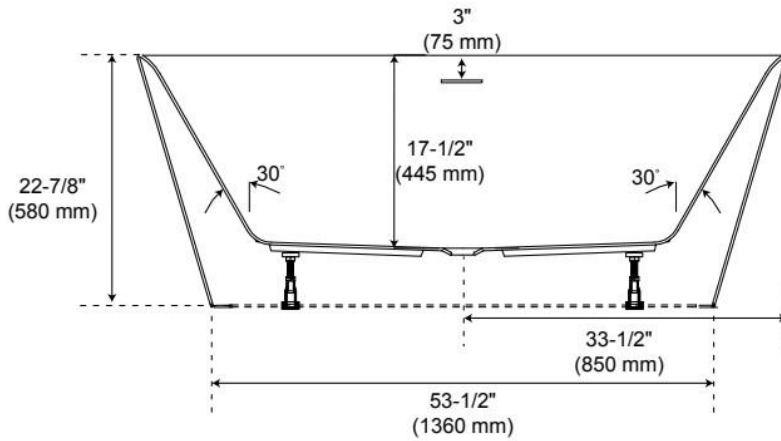

67" HIBISCUS RECTANGULAR ACRYLIC FREESTANDING TUB - NO TAP DECK

SKU: 450578

Code: SHHBFSRT6731A

FEATURES

Tub Material: Acrylic
Product Finish: White
Shape: Rectangle
Tub Drain Placement: Center
Drain Included: Yes
Drain and Overflow Finish: White
Water Depth to Overflow: 14-1/2"
Water Capacity (Gallons): 77
Built-In Adjusters: Yes
Tub Weight Uncrated (lbs): 112
Optional Accessory: 428473

CSA B45.5/IAPMO Z124, Massachusetts Accepted, LISTED ID: SHHBFSRT6731Ax*

ADDITIONAL FEATURES

- All dimensions ($\pm 1/2$ ").
- White Pop-Up drain included.
- Leveling legs for simplified installation.

REVISED 10/1/2024

67" HIBISCUS RECTANGULAR ACRYLIC FREESTANDING TUB - NO TAP DECK

SKU: 450578
Code: SHHBFSRT6731A

Dimensions of fixtures are nominal and may vary within the range of tolerance established by CSA B45.5-17/IAPMO Z124-2017.