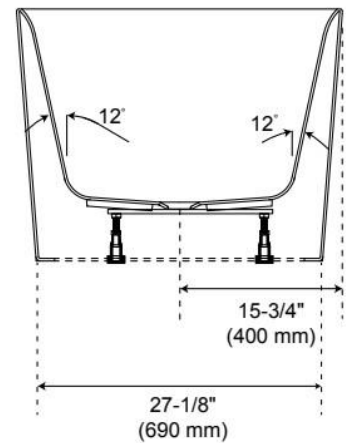

CSA B45.5/IAPMO Z124, Massachusetts Accepted, LISTED ID: SHHBFSRT6731Ax*

ADDITIONAL FEATURES

- All dimensions ($\pm 1/2$ ").
- White Pop-Up drain included.
- Leveling legs for simplified installation.

REVISED 10/1/2024

67" HIBISCUS RECTANGULAR ACRYLIC FREESTANDING TUB - NO TAP DECK

SKU: 450578
Code: SHHBFSRT6731A

Dimensions of fixtures are nominal and may vary within the range of tolerance established by CSA B45.5-17/IAPMO Z124-2017.