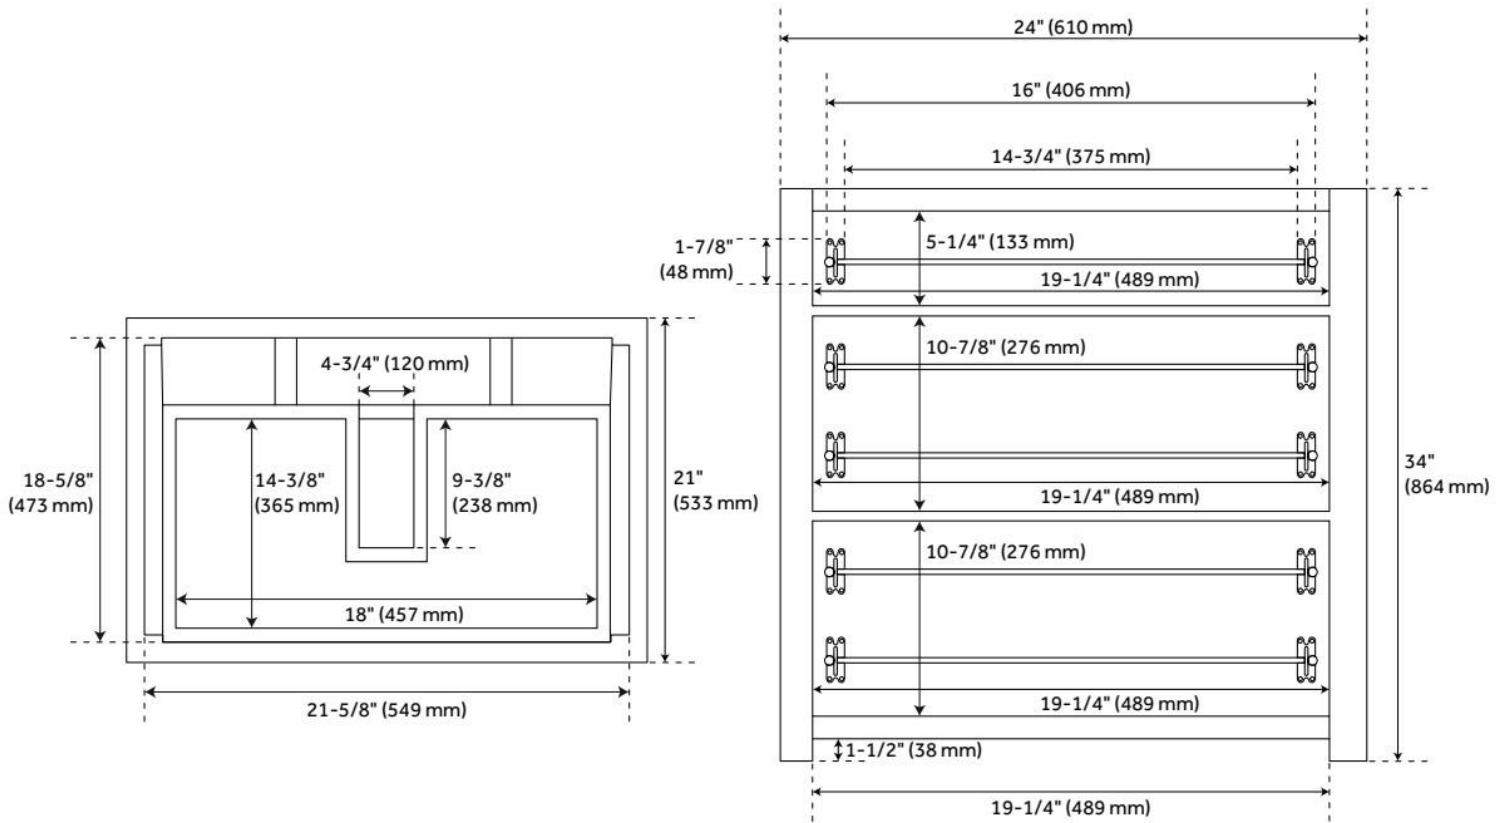

24" MAYSVILLE VANITY - WHITEWASH PINE - VANITY CABINET ONLY

SKU: 450607
Code: SH450607

FEATURES

Material: Wood
Product Finish: Whitewash Pine
Number of Drawers: 2
Soft-Close Slides: Yes
Dovetail Drawers: Yes
Hardware Finish: Chrome
Built-In Adjusters: Yes

ADDITIONAL FEATURES

- See Installation Instructions for directions to attach the vanity top and sink.
- All dimensions are ($\pm 1/2$ ").

REVISED 8/2/2024

24" MAYSVILLE VANITY - WHITEWASH PINE - VANITY CABINET ONLY

SKU: 450607
Code: SH450607

REVISED 8/2/2024