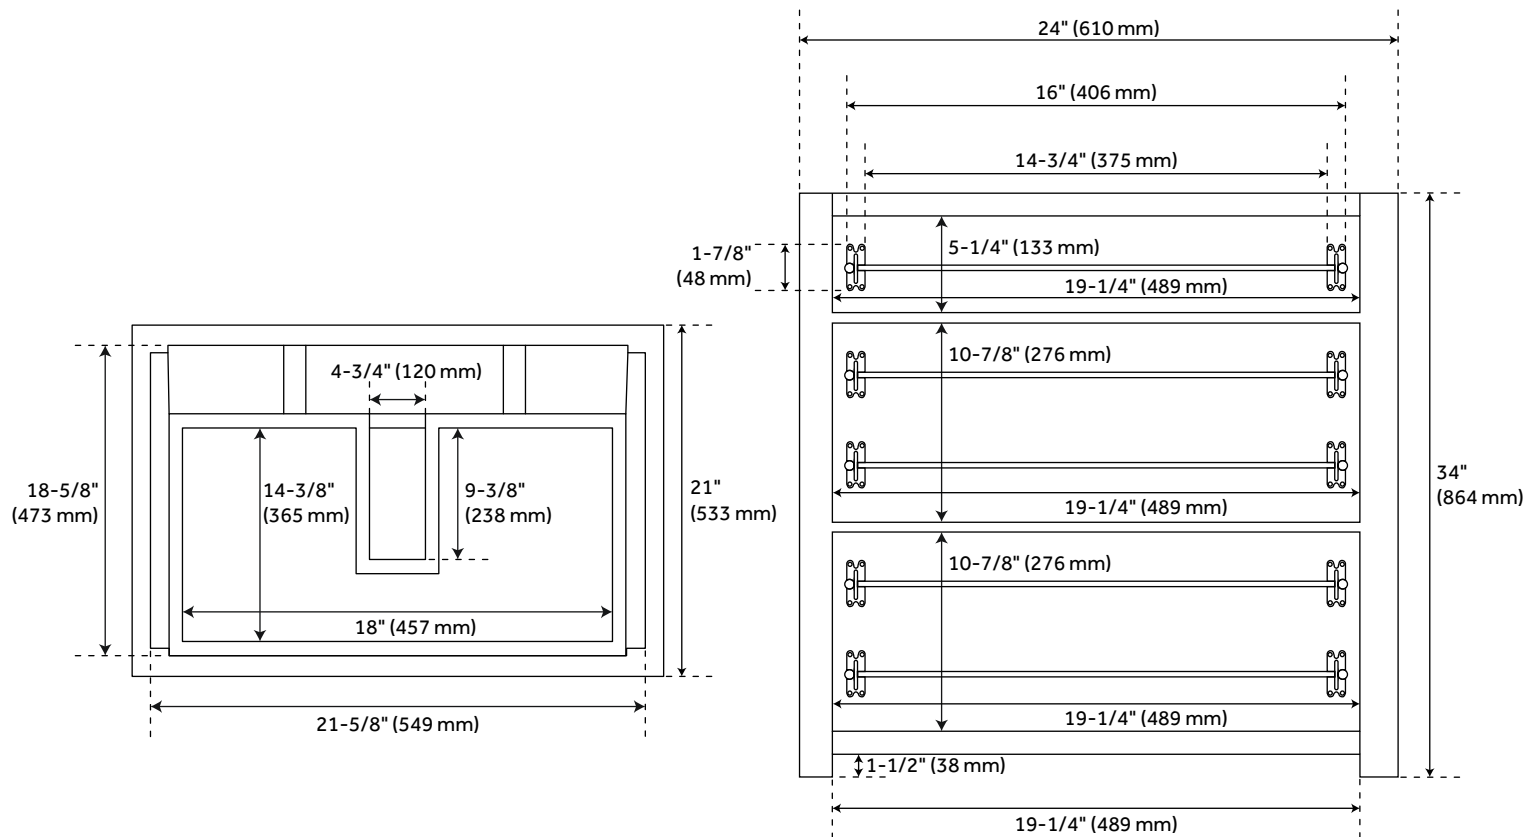

24" MAYSVILLE VANITY - WHITEWASH PINE - VANITY CABINET ONLY

SKU: 450607
Code: SH450607

FEATURES

Installation Type: Freestanding
Features: Matching Mirror;Soft-Close Hinges
Product Finish: Whitewash Pine
Material: Wood
Number of Drawers: 2
Width: 24"
Height: 34"
Depth: 21"
Assembly Required: No
Dovetail Drawers: Yes
Number of Basins: 1
Vanity Top Options: No Top
Faucet Included: No
Vanity Top Material: No Top
Size: 24 in
Hardware Finish: Chrome
Built-In Adjusters: Yes
Sink Included: no
Vanity Top Included: no
Mirror Included: No

REVISED 3/21/2023

24" MAYSVILLE VANITY - WHITEWASH PINE - VANITY CABINET ONLY

SKU: 450607
Code: SH450607

ADDITIONAL FEATURES

- See Installation Instructions for directions to attach the vanity top and sink.
- All dimensions are ($\pm 1/2$ ").

REVISED 3/21/2023

24" MAYSVILLE VANITY - WHITEWASH

SKU: 450607

All dimensions and specifications are nominal and may vary. Use actual products for accuracy in critical situations.