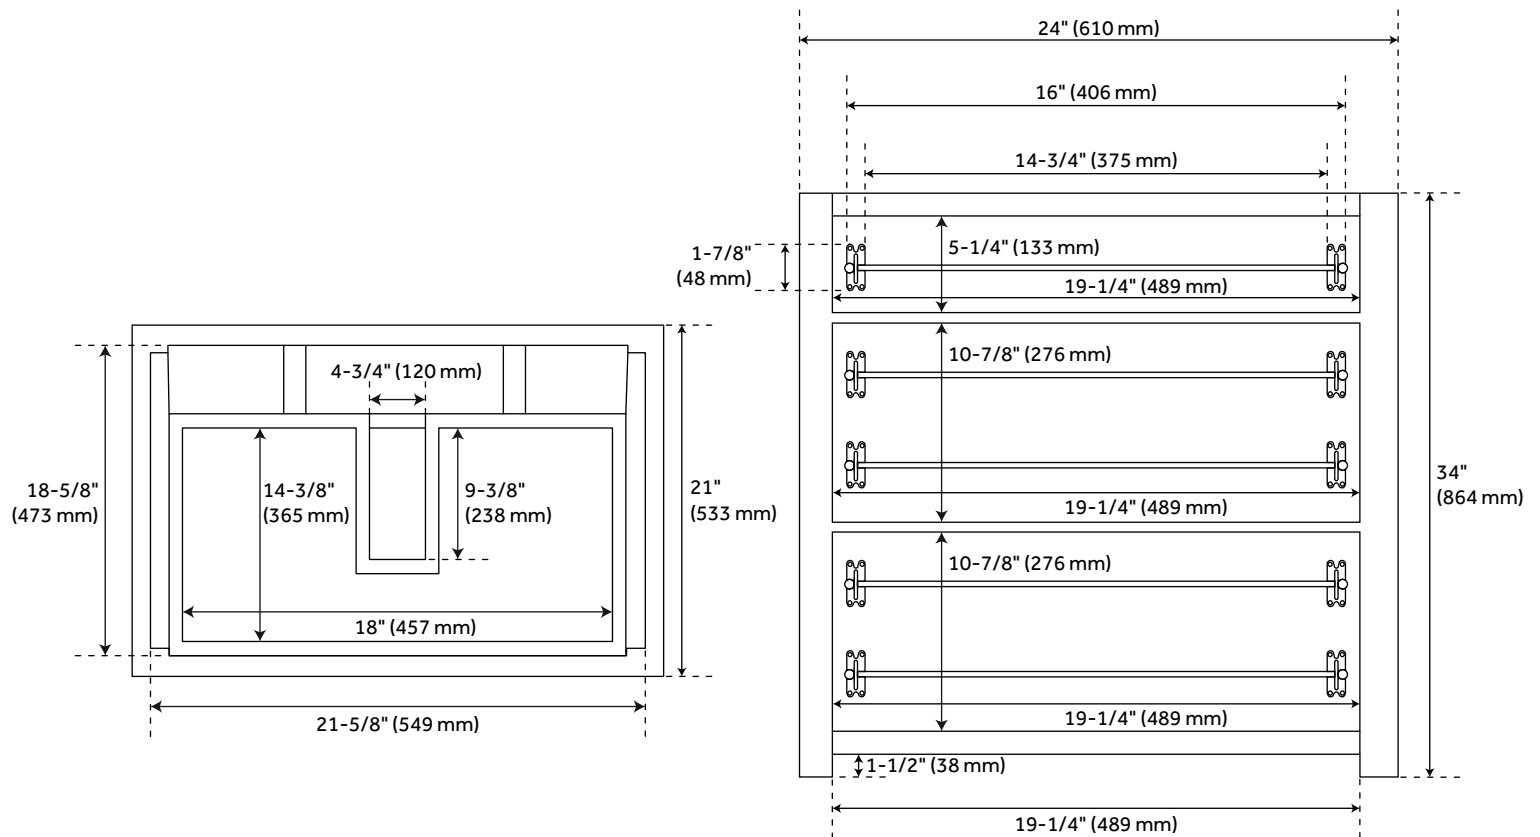

24" MAYSVILLE VANITY - WHITEWASH

SKU: 450607

All dimensions and specifications are nominal and may vary. Use actual products for accuracy in critical situations.