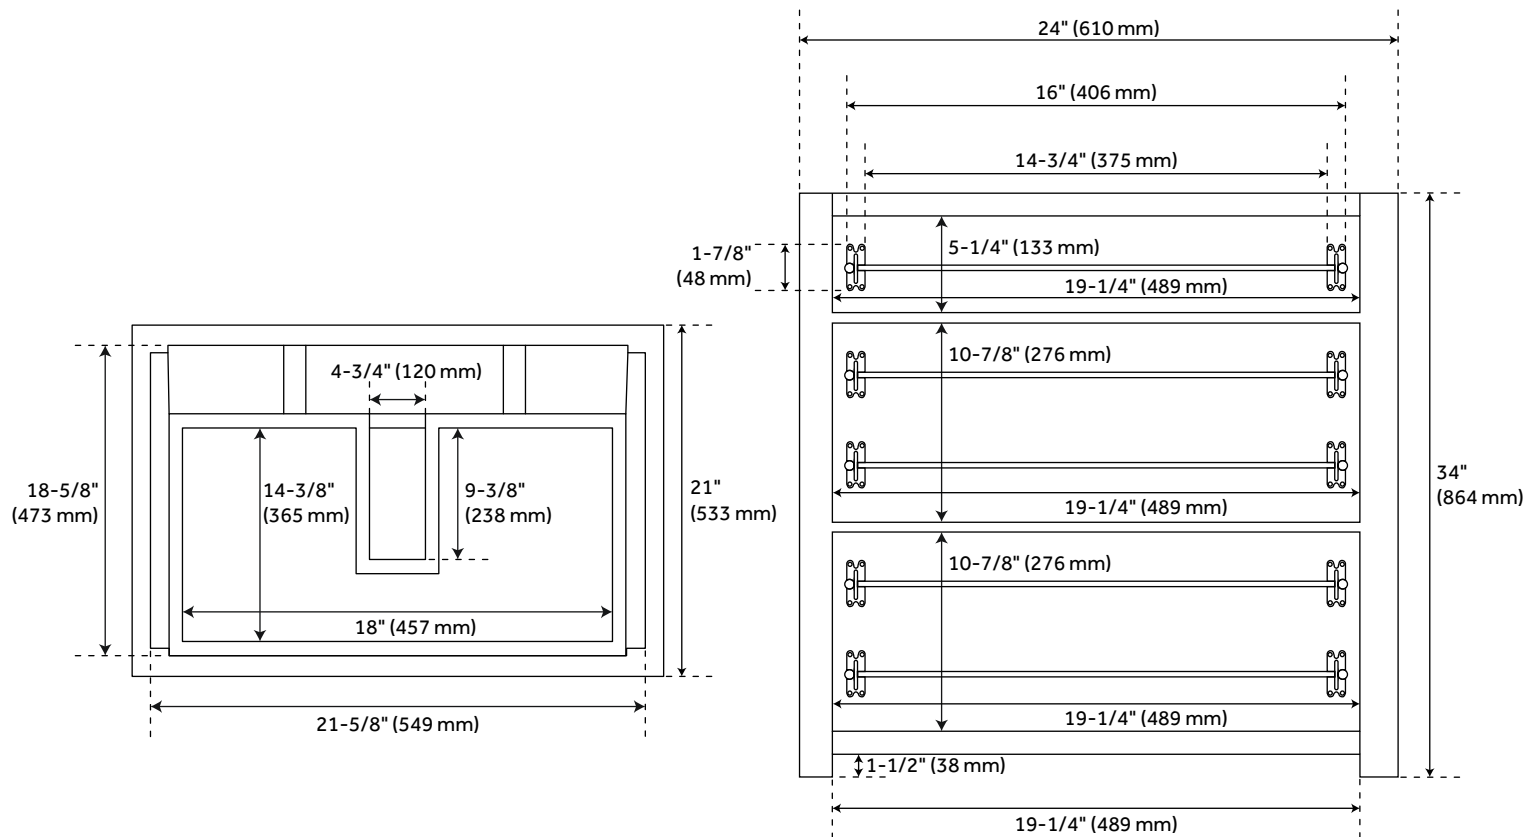

24" MAYSVILLE VANITY FOR UNDERMOUNT SINK - WHITEWASH PINE

SKU: 949516

Code: SH454572, SH460317, SH460315, SH460323, SH460326, SH460329, SH460320

FEATURES

Installation Type: Freestanding
Features: Matching Mirror;Soft-Close Hinges
Product Finish: Whitewash Pine
Material: Wood
Number of Drawers: 2
Width: 24"
Height: 34"
Depth: 21"
Assembly Required: No
Dovetail Drawers: Yes
Number of Basins: 1
Sink Installation: Undermount - Oval
Basin Length: 16"
Basin Width: 12-1/2"
Water Depth To Overflow: 5"
Fits Drain Hole Size: 1-1/2"
Faucet Included: No
Vanity Top Thickness: 3cm
Water Depth to Rim: 6"
Hardware Finish: Chrome
Built-In Adjusters: Yes
Sink Included: yes
Vanity Top Included: yes
Vanity Top Depth: 22"
Vanity Top Width: 25"
Mirror Included: No

REVISED 3/21/2023

24" MAYSVILLE VANITY FOR UNDERMOUNT SINK - WHITWASH PINE

SKU: 949516

Code: SH454572, SH460317, SH460315, SH460323, SH460326, SH460329, SH460320

ADDITIONAL FEATURES

- Includes a matching backsplash and a white porcelain sink.
- Granite is A-grade. Polished Carrara Marble is sourced from Italy.
- Each stone top is carved from a single piece of stone and will feature natural variations.
- See Installation Instructions for directions to attach the vanity top and sink.
- All dimensions are ($\pm 1/2''$).

REVISED 3/21/2023

24" MAYSVILLE VANITY - WHITEWASH

SKU: 450607

All dimensions and specifications are nominal and may vary. Use actual products for accuracy in critical situations.