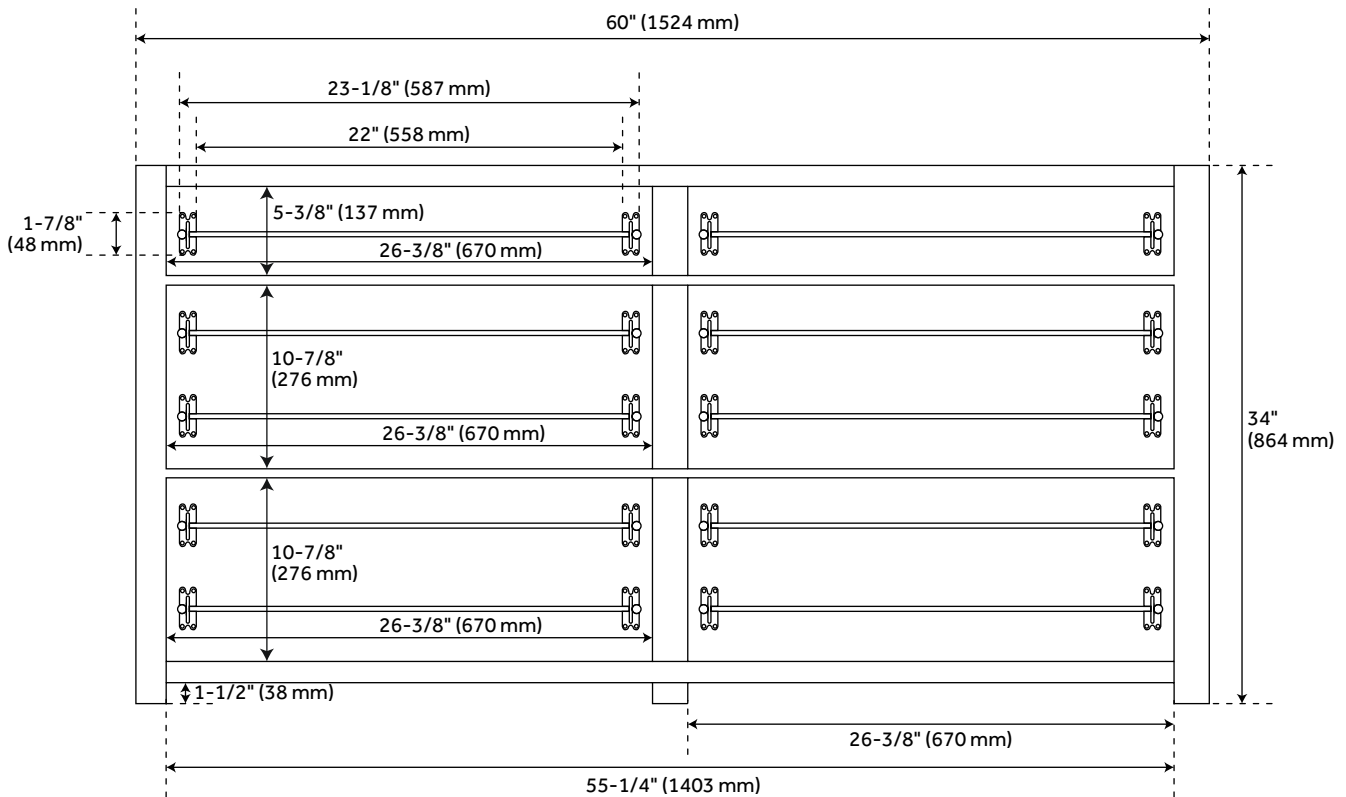

60" MAYSVILLE DOUBLE VANITY - GRAY WASH

SKU: 450612

All dimensions and specifications are nominal and may vary. Use actual products for accuracy in critical situations.