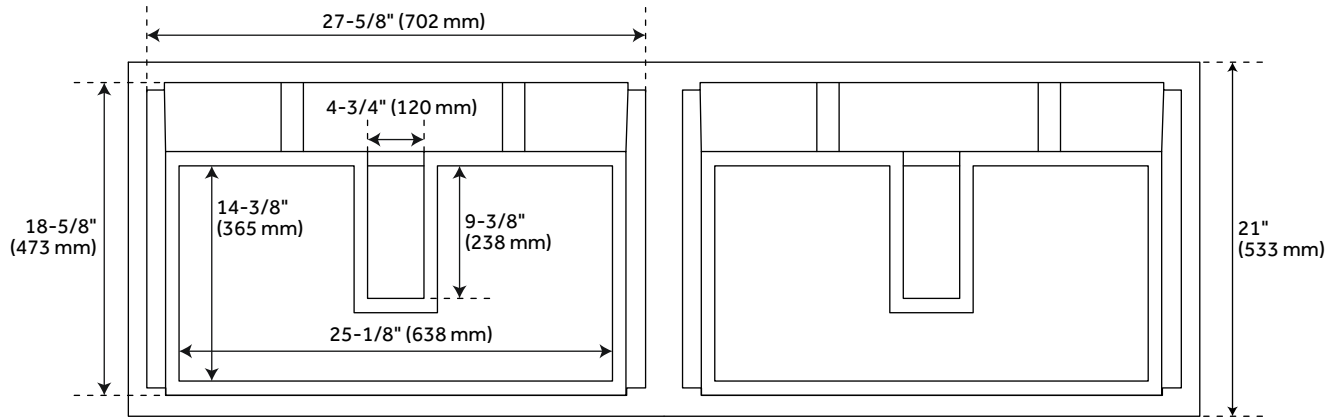

60" MAYSVILLE DOUBLE VANITY - GRAY WASH

SKU: 450612

All dimensions and specifications are nominal and may vary. Use actual products for accuracy in critical situations.