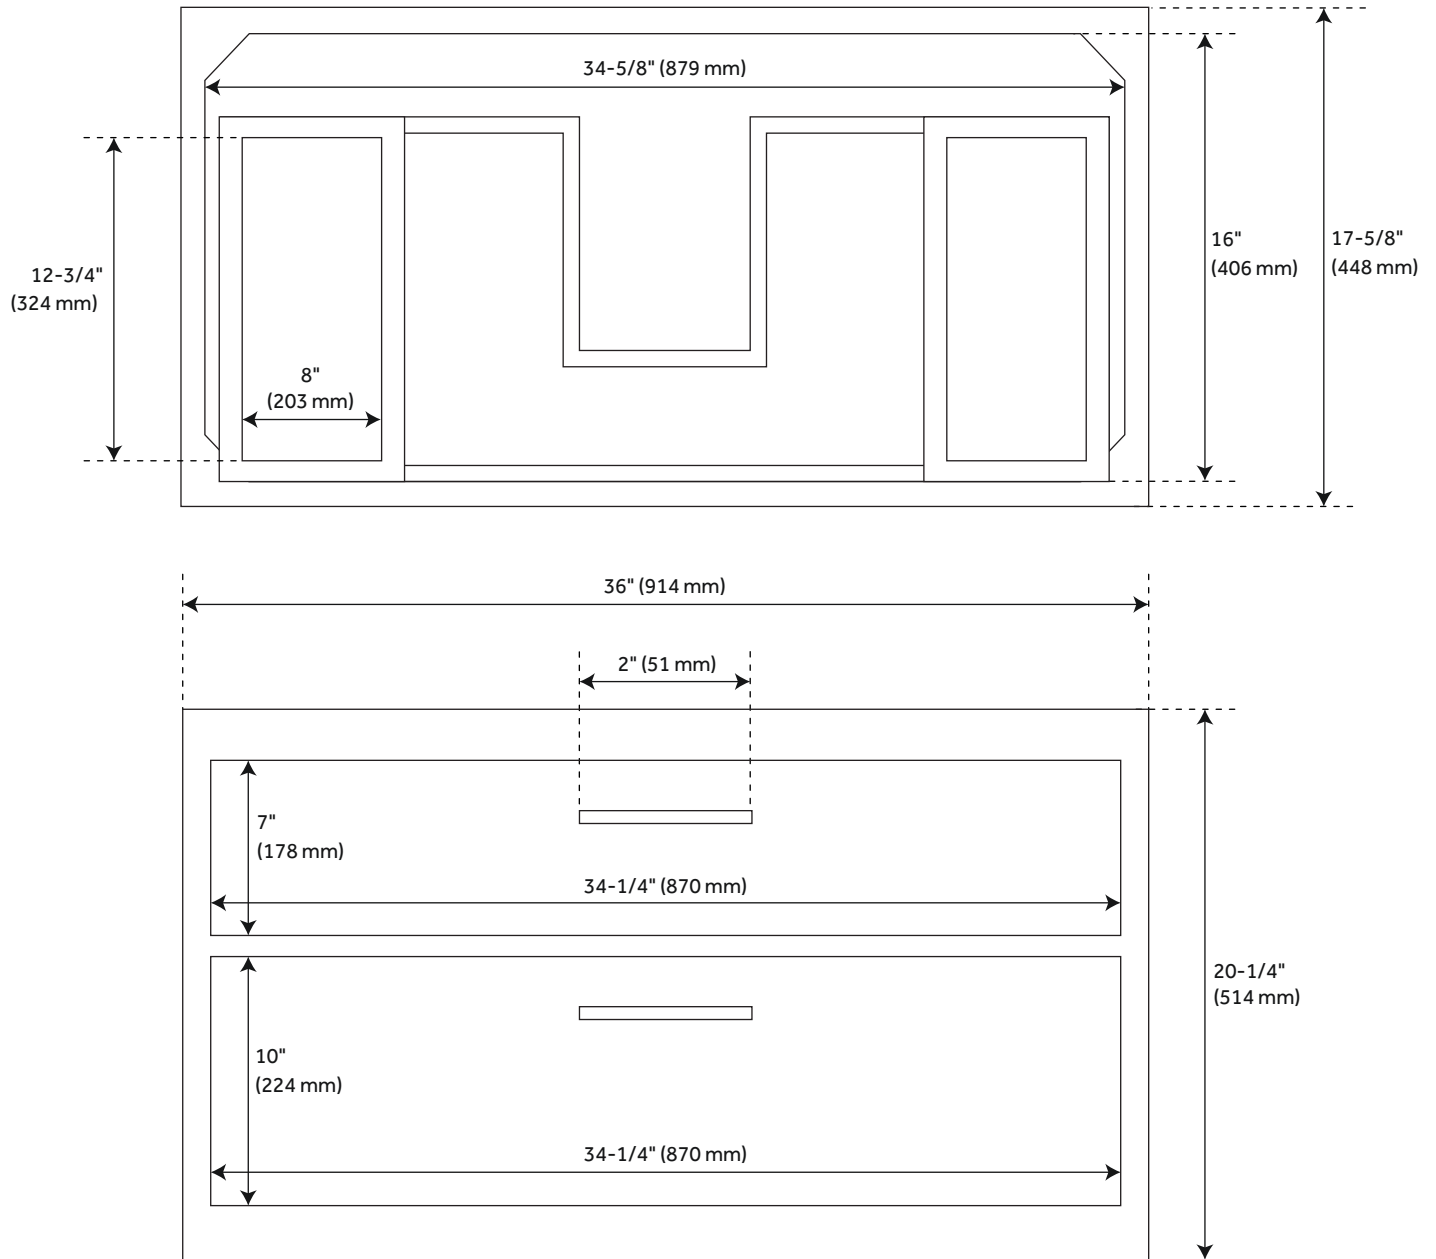

36" FREY WALL-MOUNT VANITY - GRAY WASH - VANITY CABINET ONLY

SKU: 450630
Code: SH450630

FEATURES

Installation Type: Wall Mount
Features: Matching Mirror;Soft-Close Hinges
Product Finish: Gray Wash
Material: Wood
Number of Drawers: 2
Width: 36"
Height: 20-1/4"
Depth: 17-5/8"
Assembly Required: No
Dovetail Drawers: Yes
Number of Basins: 1
Vanity Top Options: No Top
Faucet Included: No
Vanity Top Material: No Top
Size: 36 in
Hardware Finish: Antique Gold
Sink Included: no
Vanity Top Included: no
Backsplash: No
Mirror Included: No

REVISED 4/24/2023

36" FREY WALL-MOUNT VANITY - GRAY WASH - VANITY CABINET ONLY

SKU: 450630
Code: SH450630

ADDITIONAL FEATURES

- See Installation Instructions for directions to attach the vanity top and sink.
- All dimensions are ($\pm 1/2$ ").

REVISED 4/24/2023

36" FREY WALL-MOUNT VANITY - GRAY WASH

All dimensions and specifications are nominal and may vary. Use actual products for accuracy in critical situations.