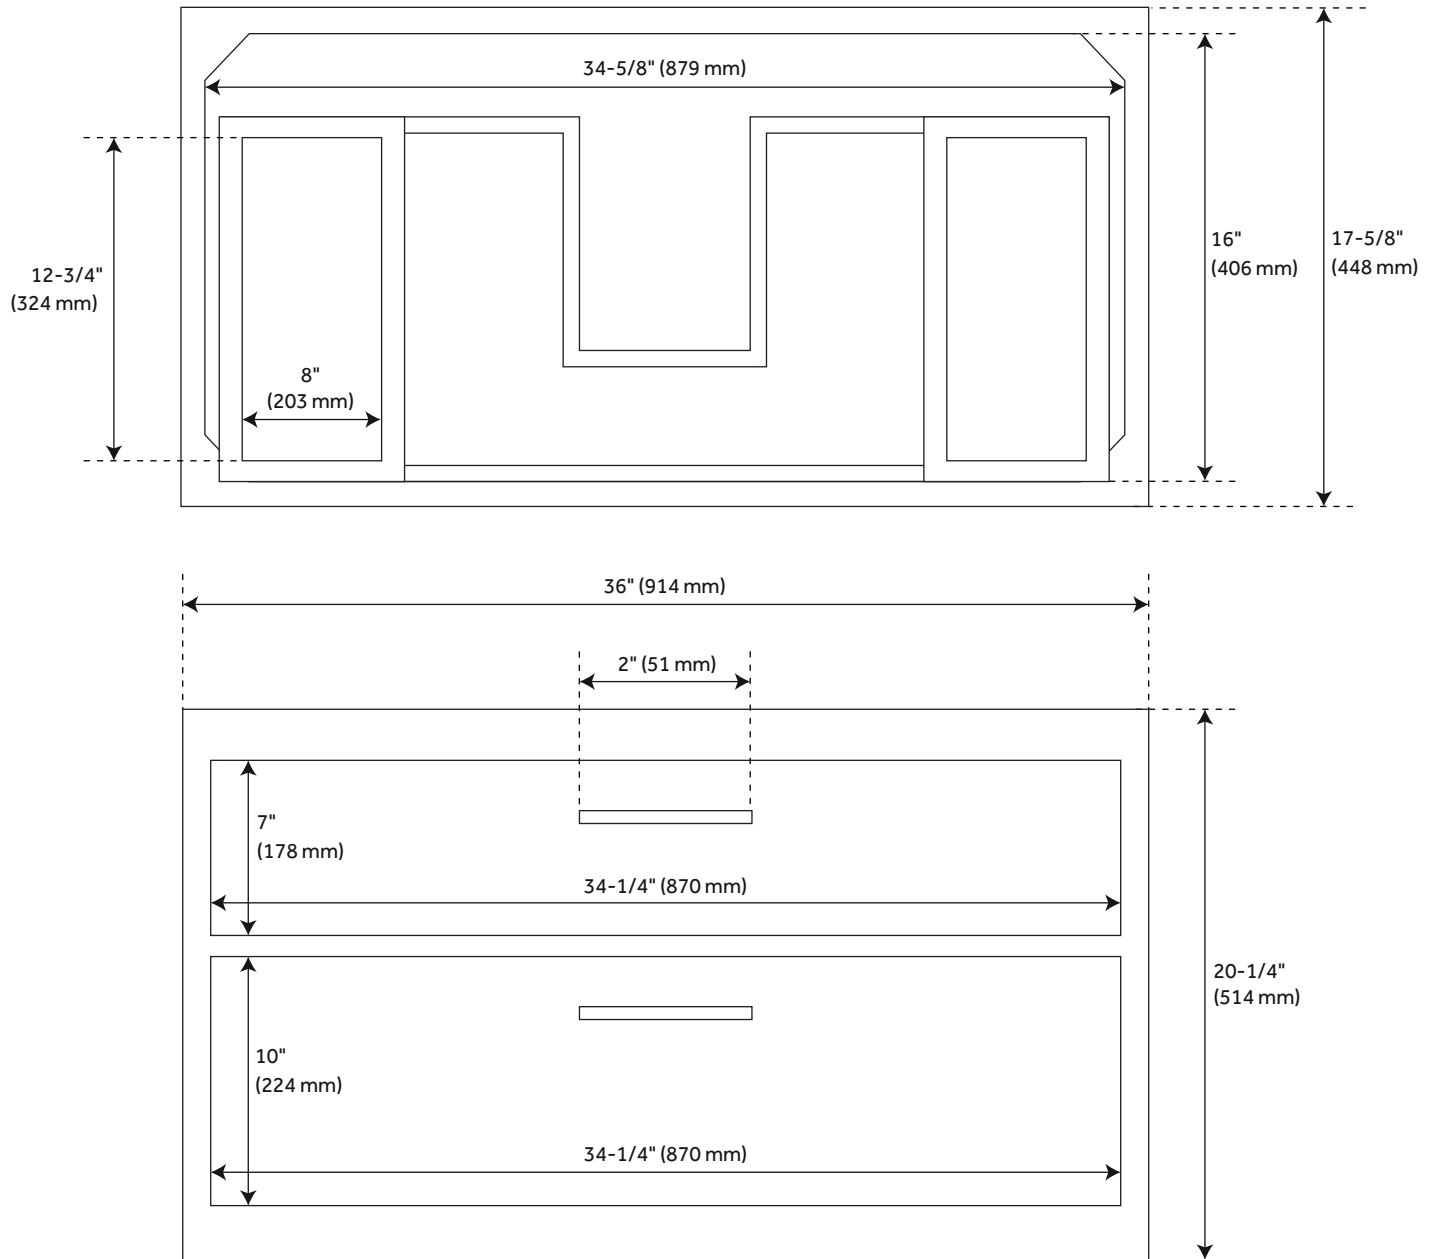

36" FREY WALL-MOUNT VANITY FOR UNDERMOUNT SINK - GRAY WASH

SKU: 949564-UM

Code: SH465707, SH465708, SH465709, SH465705, SH465706

FEATURES

Installation Type: Wall Mount
Features: Matching Mirror;Soft-Close Hinges
Product Finish: Gray Wash
Material: Wood
Number of Drawers: 2
Width: 36"
Height: 20-1/4"
Depth: 17-5/8"
Assembly Required: No
Dovetail Drawers: Yes
Number of Basins: 1
Sink Installation: Undermount - Oval
Basin Length: 16"
Basin Width: 12-1/2"
Water Depth To Overflow: 5"
Fits Drain Hole Size: 1-1/2"
Faucet Included: No
Vanity Top Thickness: 2cm
Water Depth to Rim: 6"
Hardware Finish: Antique Gold
Sink Included: yes
Basin Overflow: Yes
Vanity Top Included: yes
Vanity Top Depth: 19"
Vanity Top Width: 37"
Mirror Included: No

REVISED 4/24/2023

36" FREY WALL-MOUNT VANITY FOR UNDERMOUNT SINK - GRAY WASH

SKU: 949564-UM

Code: SH465707, SH465708, SH465709, SH465705, SH465706

ADDITIONAL FEATURES

- Durable French cleat mounting system included.
- Includes a matching backsplash and a white porcelain sink.
- Granite is A-grade. Polished Carrara Marble is sourced from Italy.
- Each stone top is carved from a single piece of stone and will feature natural variations.
- See Installation Instructions for directions to attach the vanity top and sink.
- All dimensions are ($\pm 1/2"$).
- [Wood finish samples available.](#)

REVISED 4/24/2023

36" FREY WALL-MOUNT VANITY - GRAY WASH

All dimensions and specifications are nominal and may vary. Use actual products for accuracy in critical situations.