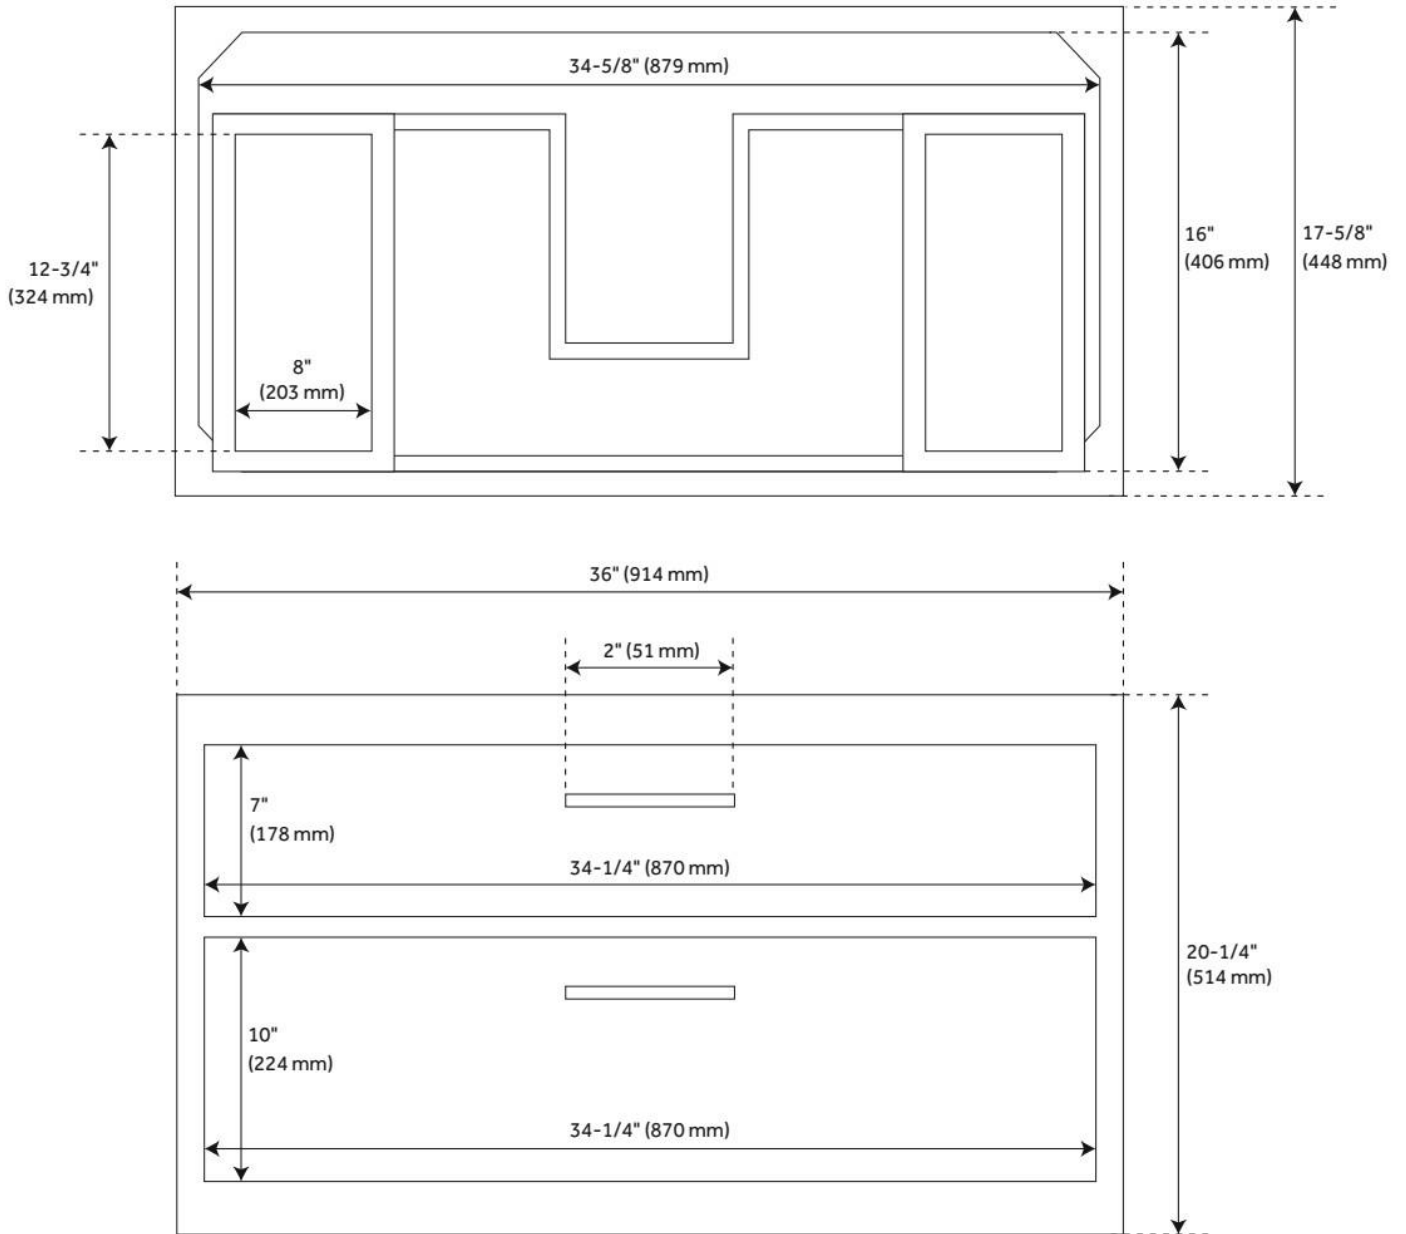

36" FREY WALL-MOUNT VANITY - GRAY WASH - VANITY CABINET ONLY

SKU: 450630
Code: SH450630

REVISED 8/8/2024