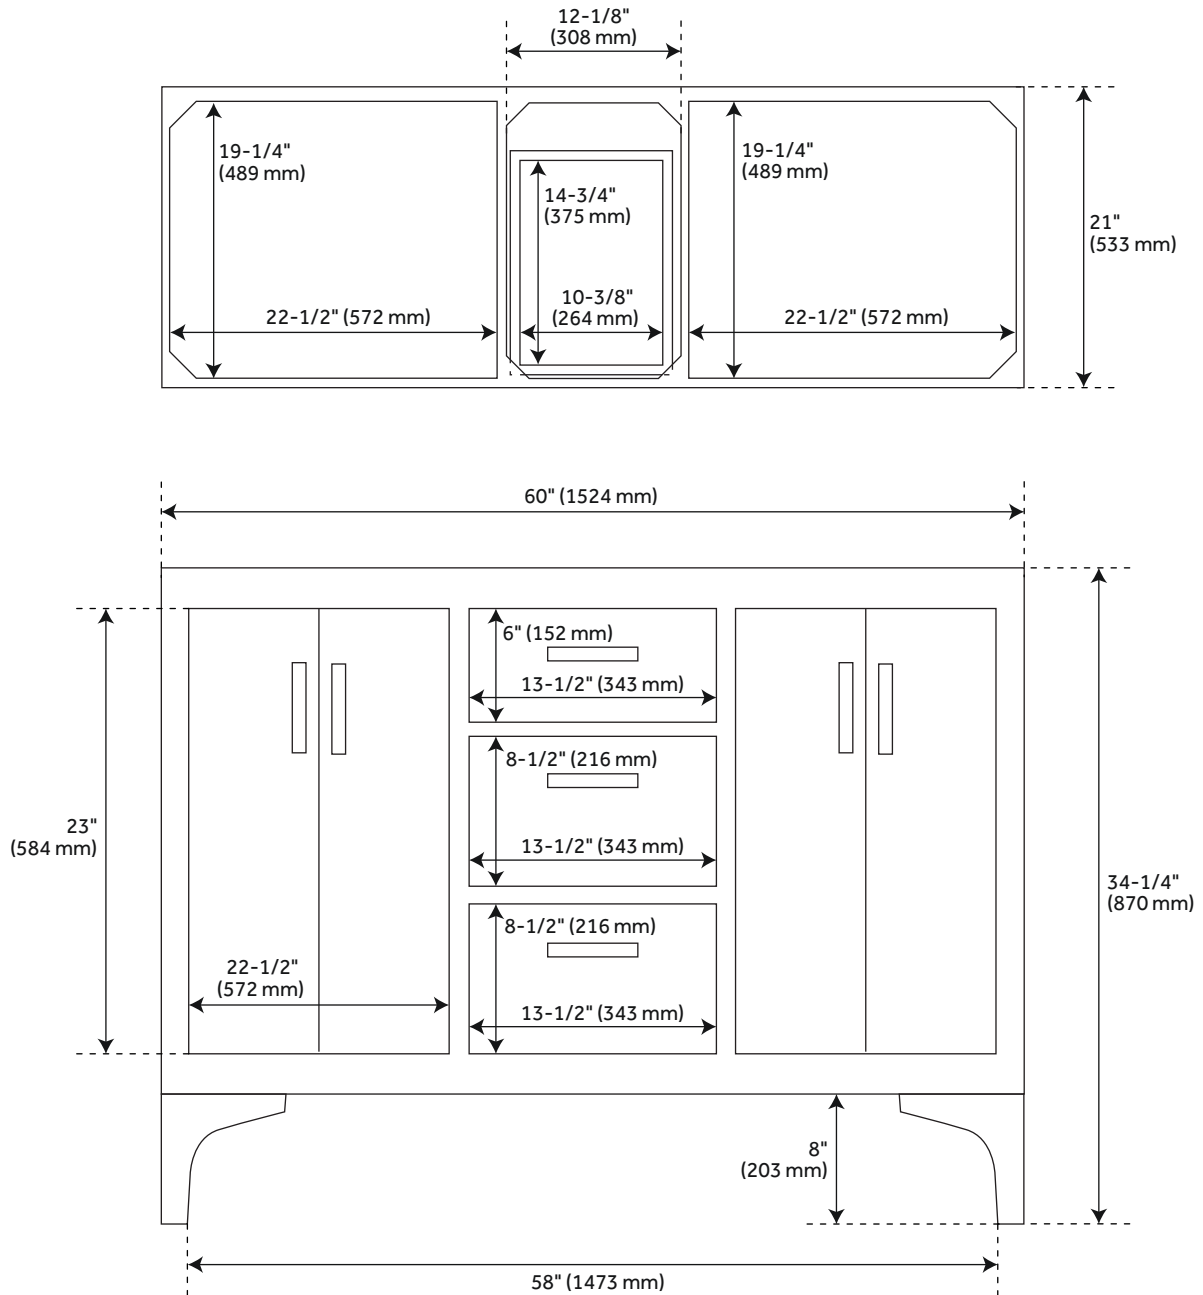

## FEATURES

Installation Type: Freestanding  
Features: Matching Mirror;Soft-Close Hinges  
Product Finish: Russet Brown  
Material: Wood  
Number of Doors: 4  
Number of Drawers: 3  
Width: 60"  
Height: 34-1/4"  
Depth: 21"  
Assembly Required: No  
Dovetail Drawers: Yes  
Number of Basins: 2  
Sink Installation: Undermount - Oval  
Basin Length: 16"  
Basin Width: 12-1/2"  
Water Depth To Overflow: 5"  
Fits Drain Hole Size: 1-1/2"  
Faucet Included: No  
Vanity Top Thickness: 3cm  
Water Depth to Rim: 6"  
Hardware Finish: Antique Gold  
Built-In Adjusters: Yes  
Sink Included: yes  
Basin Overflow: Yes  
Vanity Top Included: yes  
Vanity Top Depth: 22"  
Vanity Top Width: 61"  
Mirror Included: No

# 60" FREY DOUBLE VANITY - RUSSET BROWN

All dimensions and specifications are nominal and may vary. Use actual products for accuracy in critical situations.