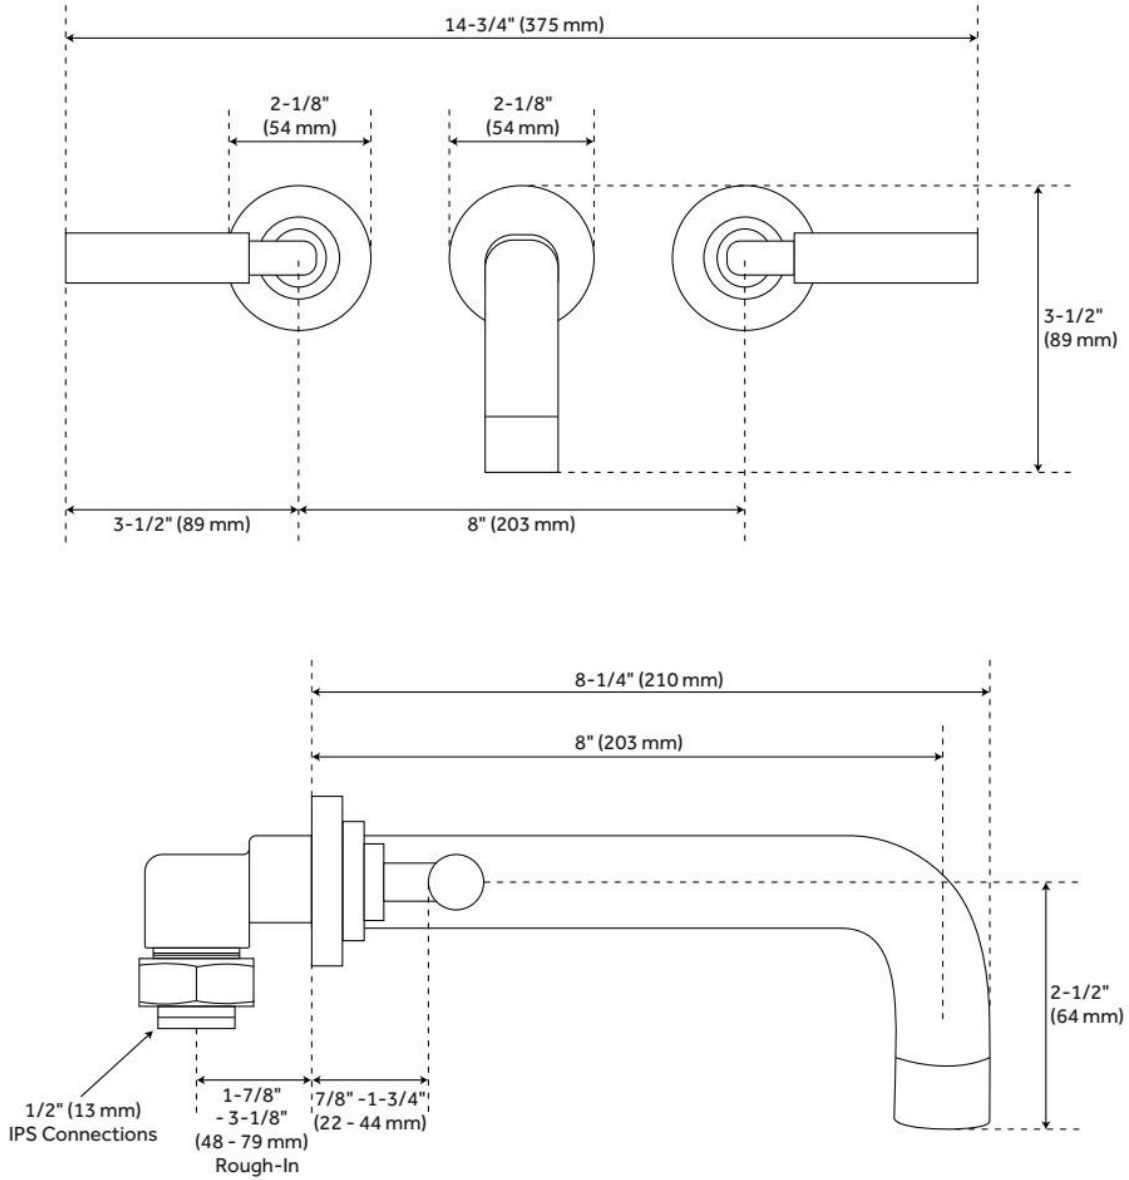

# TRITON WALL-MOUNT BATHROOM FAUCET - LEVER HANDLES - OIL RUBBED BRONZE

SKU: 453245  
Code: SH453245

## FEATURES

Material: Metal construction for strength and durability  
Installation Type: Wall Mount  
Flow Rate: 1.2 gpm (4.5 L/min) @ 60 psi  
Swivel Spout: No  
Drain Type: Drain not included

IAPMO, ASME A112.18.1/CSA B125.1, NSF/ANSI 61, NSF/ANSI/CAN 61, LISTED ID: 508688

# TRITON WALL-MOUNT BATHROOM FAUCET - LEVER HANDLES - OIL RUBBED BRONZE

SKU: 453245  
Code: SH453245

REVISED 5/16/2024