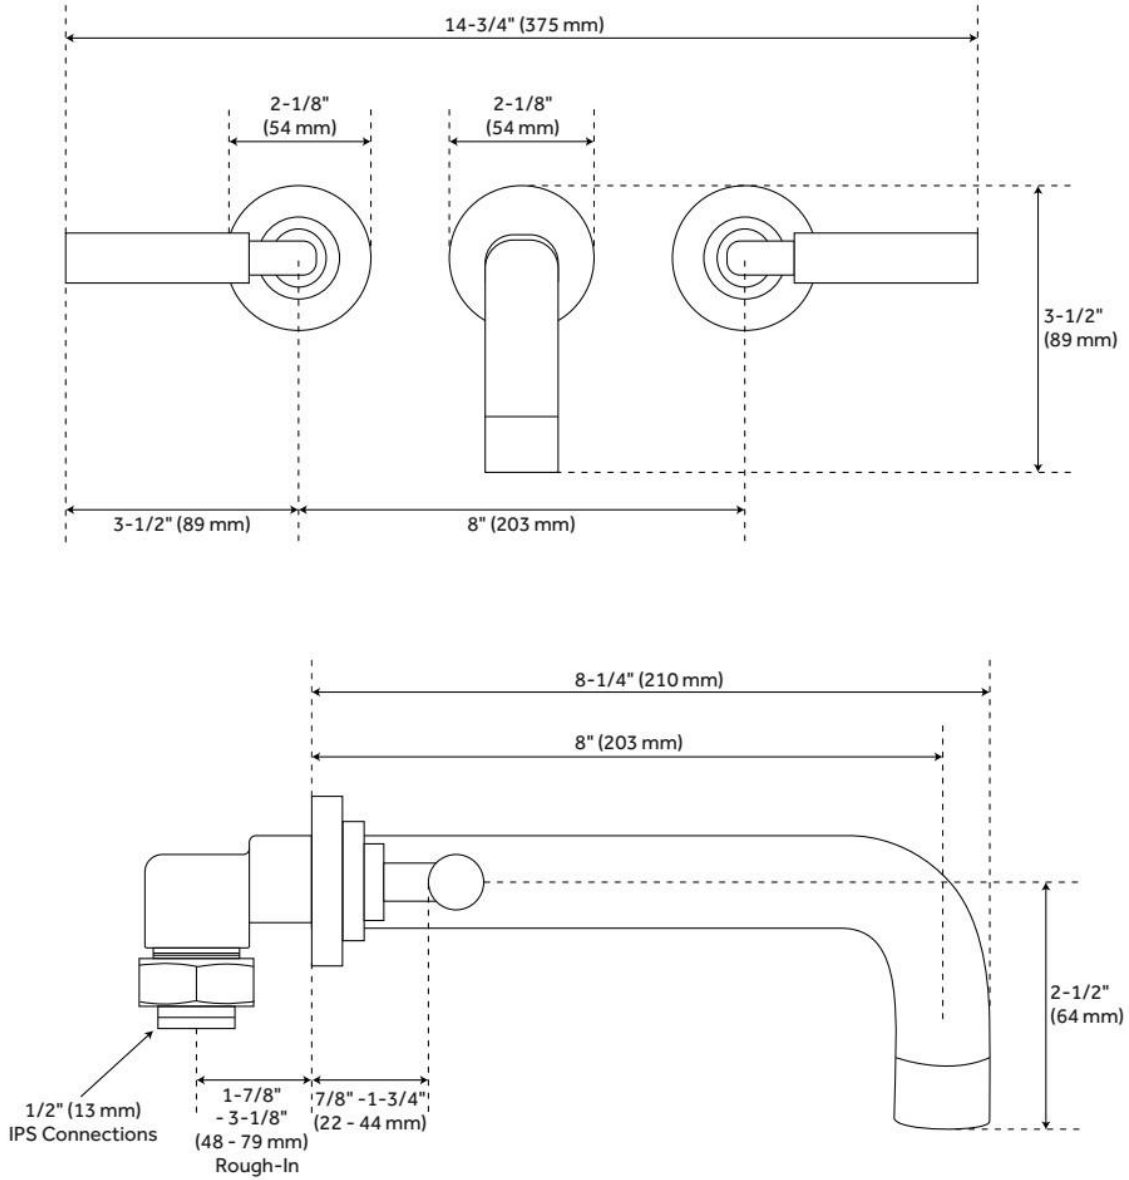

# TRITON WALL-MOUNT BATHROOM FAUCET - LEVER HANDLES - OIL RUBBED BRONZE

SKU: 453245  
Code: SH453245

## FEATURES

Material: Metal construction for strength and durability  
Installation Type: Wall Mount  
Flow Rate: 1.2 gpm (4.5 L/min) @ 60 psi  
Swivel Spout: No  
Drain Type: Drain not included

ASME A112.18.1/CSA B125.1, NSF/ANSI 372, NSF/ANSI 61, NSF/ANSI/CAN 61, NSF/ANSI/CAN 61-9:Q≤1, CEC Listed, Massachusetts Accepted, LISTED ID: SH449734\*\*

# TRITON WALL-MOUNT BATHROOM FAUCET - LEVER HANDLES - OIL RUBBED BRONZE

SKU: 453245  
Code: SH453245

REVISED 8/8/2024