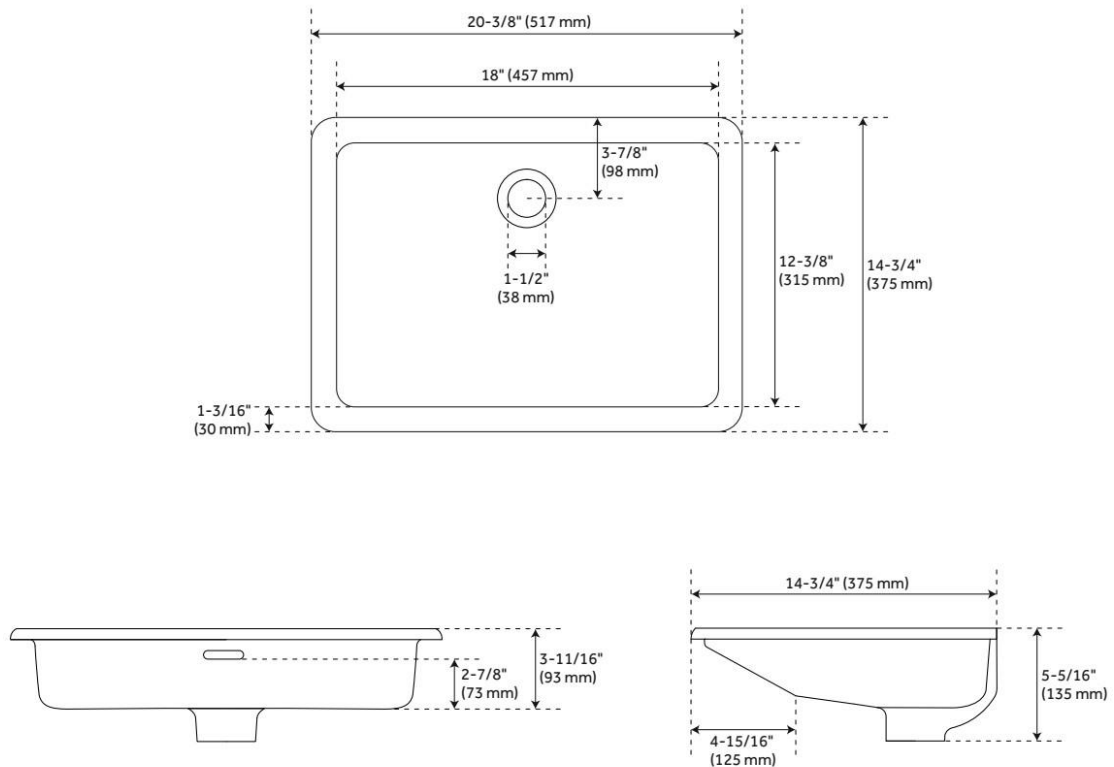

20" BOYLAN PORCELAIN UNDERMOUNT BATHROOM SINK

SKU: 453257
Code: SHBYU1812

FEATURES

Material: Porcelain
Product Finish: White
Installation Type: Undermount
Shape: Rectangle
Drain Placement: Center Rear
Fits Drain Hole Size: 1-1/2"
Faucet Centers: No Faucet Hole
Overflow Hole: Yes
Mounting Hardware Included: Yes

ASME A112.19.2/CSA B45.1, Massachusetts Accepted, LISTED ID: SHBYU1812WH

ADDITIONAL FEATURES

- Cutout template included
- Mounting hardware included
- ADA compliant when installed to the specific requirements of the regulation.

REVISED 4/17/2026

20" BOYLAN PORCELAIN UNDERMOUNT BATHROOM SINK

SKU: 453257
Code: SHBYU1812

BOYLAN PORCELAIN UNDERMOUNT BATHROOM SINK

SKU: 949673
SHBYU1812WH

All dimensions and specifications are nominal and may vary. Use actual products for accuracy in critical situations.