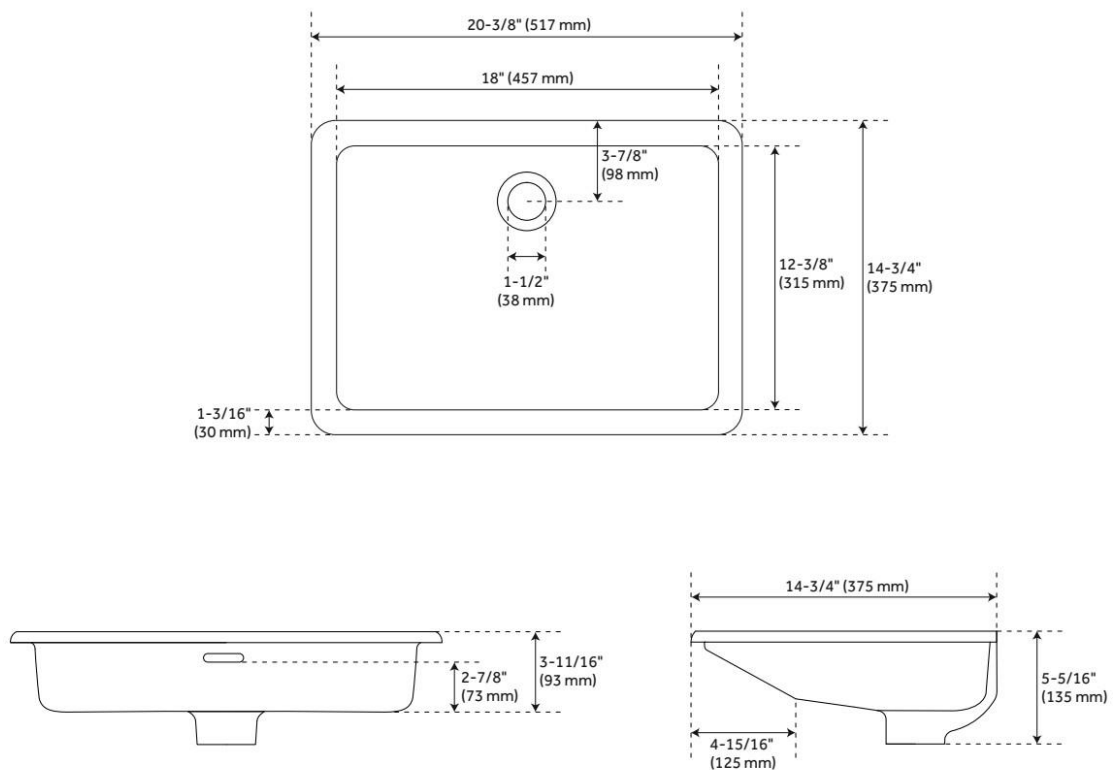

BOYLAN PORCELAIN UNDERMOUNT BATHROOM SINK

SKU: 453257
Code: SHBYU1812

FEATURES

Material: Porcelain
Product Finish: White
Installation Type: Undermount
Shape: Rectangle
Drain Placement: Center Rear
Fits Drain Hole Size: 1-1/2"
Faucet Centers: No Faucet Hole
Overflow Hole: Yes
Mounting Hardware Included: Yes

IAPMO, ASME A112.19.2/CSA B45.1, Massachusetts Accepted, LISTED ID: SHBYU1812WH

ADDITIONAL FEATURES

- Cutout template included
- Mounting hardware included
- ADA compliant when installed to the specific requirements of the regulation.

REVISED 7/11/2024

BOYLAN PORCELAIN UNDERMOUNT BATHROOM SINK

SKU: 453257
Code: SHBYU1812

BOYLAN PORCELAIN UNDERMOUNT BATHROOM SINK

SKU: 949673
SHBYU1812WH

All dimensions and specifications are nominal and may vary. Use actual products for accuracy in critical situations.