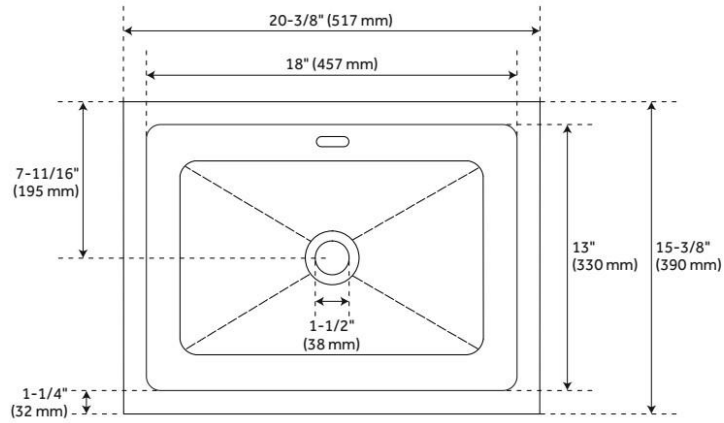

20" EURIC PORCELAIN UNDERMOUNT BATHROOM SINK

SKU: 453258
Code: SHERU1813

REVISED 4/17/2026