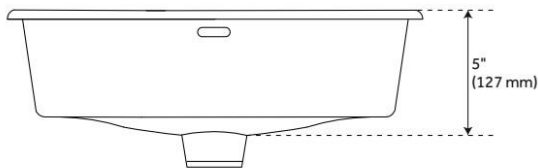

20" EURIC PORCELAIN UNDERMOUNT BATHROOM SINK

SKU: 453258
Code: SHERU1813

REVISED 4/17/2026