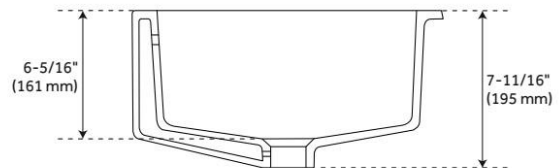

20" EURIC PORCELAIN UNDERMOUNT BATHROOM SINK

SKU: 453258
Code: SHERU1813

REVISED 4/17/2026