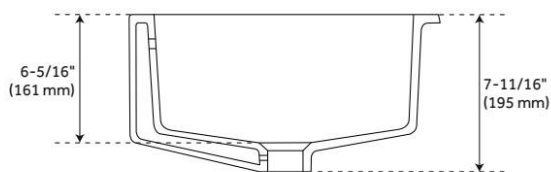

EURIC PORCELAIN UNDERMOUNT BATHROOM SINK

SKU: 453258

Code: SHERU1813

REVISED 7/12/2024