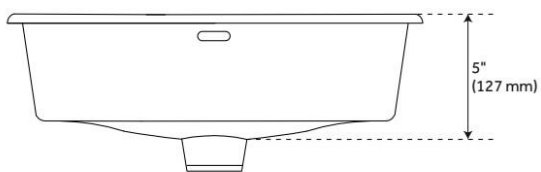

EURIC PORCELAIN UNDERMOUNT BATHROOM SINK

SKU: 453258

Code: SHERU1813

REVISED 7/12/2024