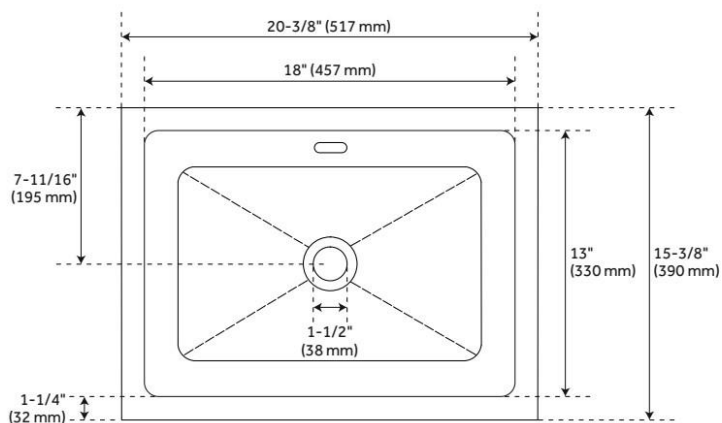

EURIC PORCELAIN UNDERMOUNT BATHROOM SINK

SKU: 453258

Code: SHERU1813

REVISED 7/12/2024