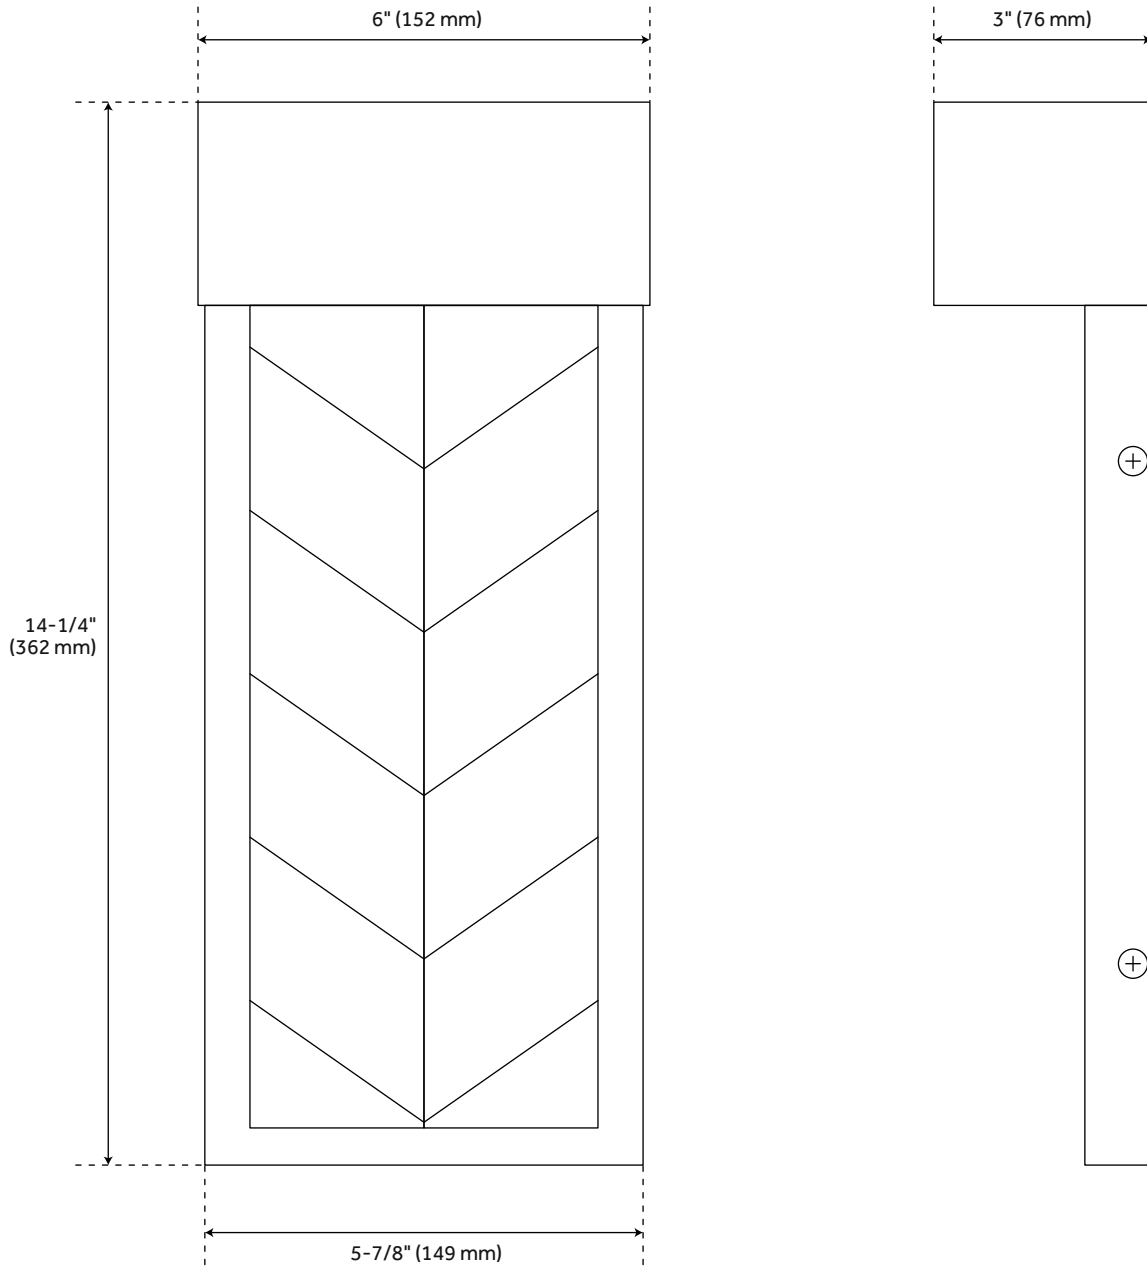

6" DILLING OUTDOOR ENTRANCE WALL SCONCE - CHAMPAGNE BRONZE

SKU: 453468

FEATURES

Installation Type: Wall Mount
Design: Modern
Product Finish: Bronze
Material: Aluminum
Width: 6"
Height: 14-1/4"
Base Plate Height: 15"
Mounting Hardware Included: Yes
Reversible Mounting: No
Shade Finish: Clear
Shade Material: Glass
Number of Bulbs: 1
Base Plate Width: 3"
Location Type: Suitable for Wet Locations
Bulbs Included: Yes
Bulb Type: LED
Wattage per Bulb: 11

CODES/STANDARDS

UL 1598 / CSA C22.2 No 250.0

Code:
REVISED 12/28/2021

DILLING 6" SINGLE LIGHT OUTDOOR WALL SCONCE - CHAMPAGNE BRONZE

SKU: 453468

All dimensions and specifications are nominal and may vary. Use actual products for accuracy in critical situations.