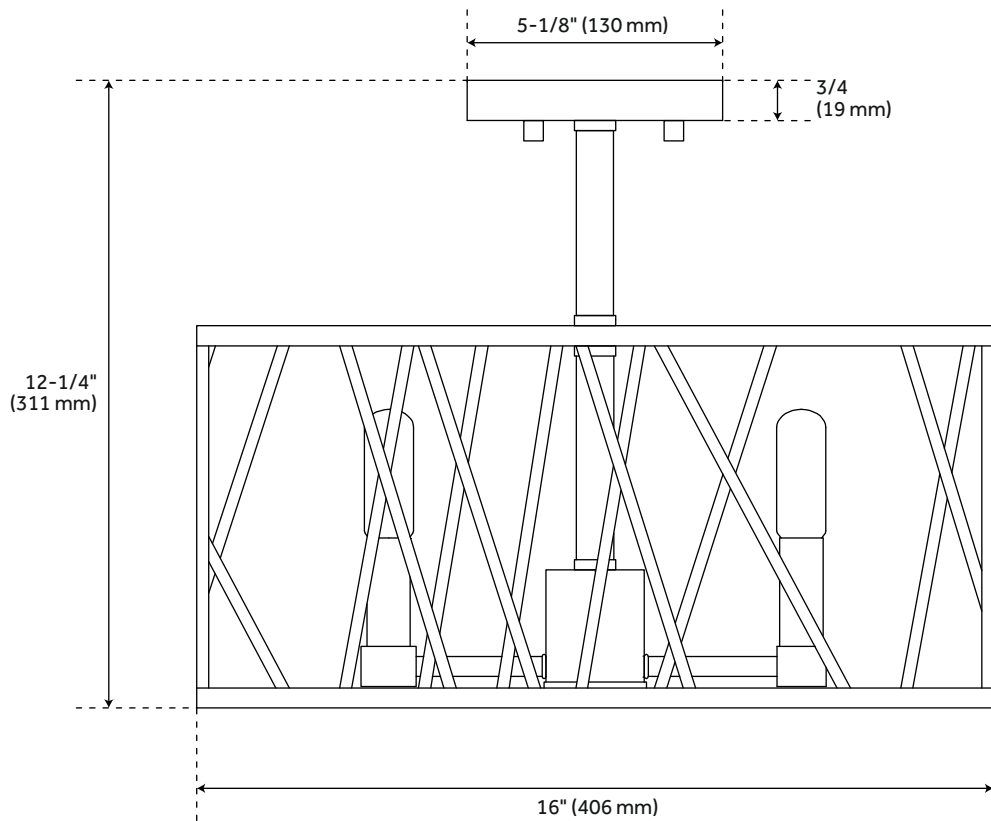

DULANCEY 4-LIGHT SEMI-FLUSH-MOUNT LIGHT

SKU: 453479
Code: PHSFL4655

FEATURES

Installation Type: Ceiling Mount
Design: Modern
Product Finish: Textured Black/Polished Nickel
Material: Metal
Width: 16"
Height: 12-1/4"
Base Plate Length: 3/4"
Base Plate Diameter: 5-1/8"
Mounting Hardware Included: Yes
Shade Material: Metal
Number of Bulbs: 4
Base Plate Depth: 3/4"
Location Type: Suitable for Dry Locations
Bulbs Included: No
Bulb Type: Candelabra E-12
Wattage per Bulb: 60

UL 1598 / CSA C22.2 No 250.0

REVISED 3/21/2023

DULANCEY 4-LIGHT SEMI-FLUSH-MOUNT LIGHT

SKU: 453479

Code: PHSFL4655

ADDITIONAL FEATURES

- Hardwired.
- Canopy dimensions: 3/4" H x 5-1/8" diameter.
- Cannot be mounted on a sloped ceiling.

REVISED 3/21/2023

DULANCEY 4-LIGHT SEMI-FLUSH-MOUNT ROUND LIGHT

SKU: 453479

PHSFL4655

All dimensions and specifications are nominal and may vary. Use actual products for accuracy in critical situations.