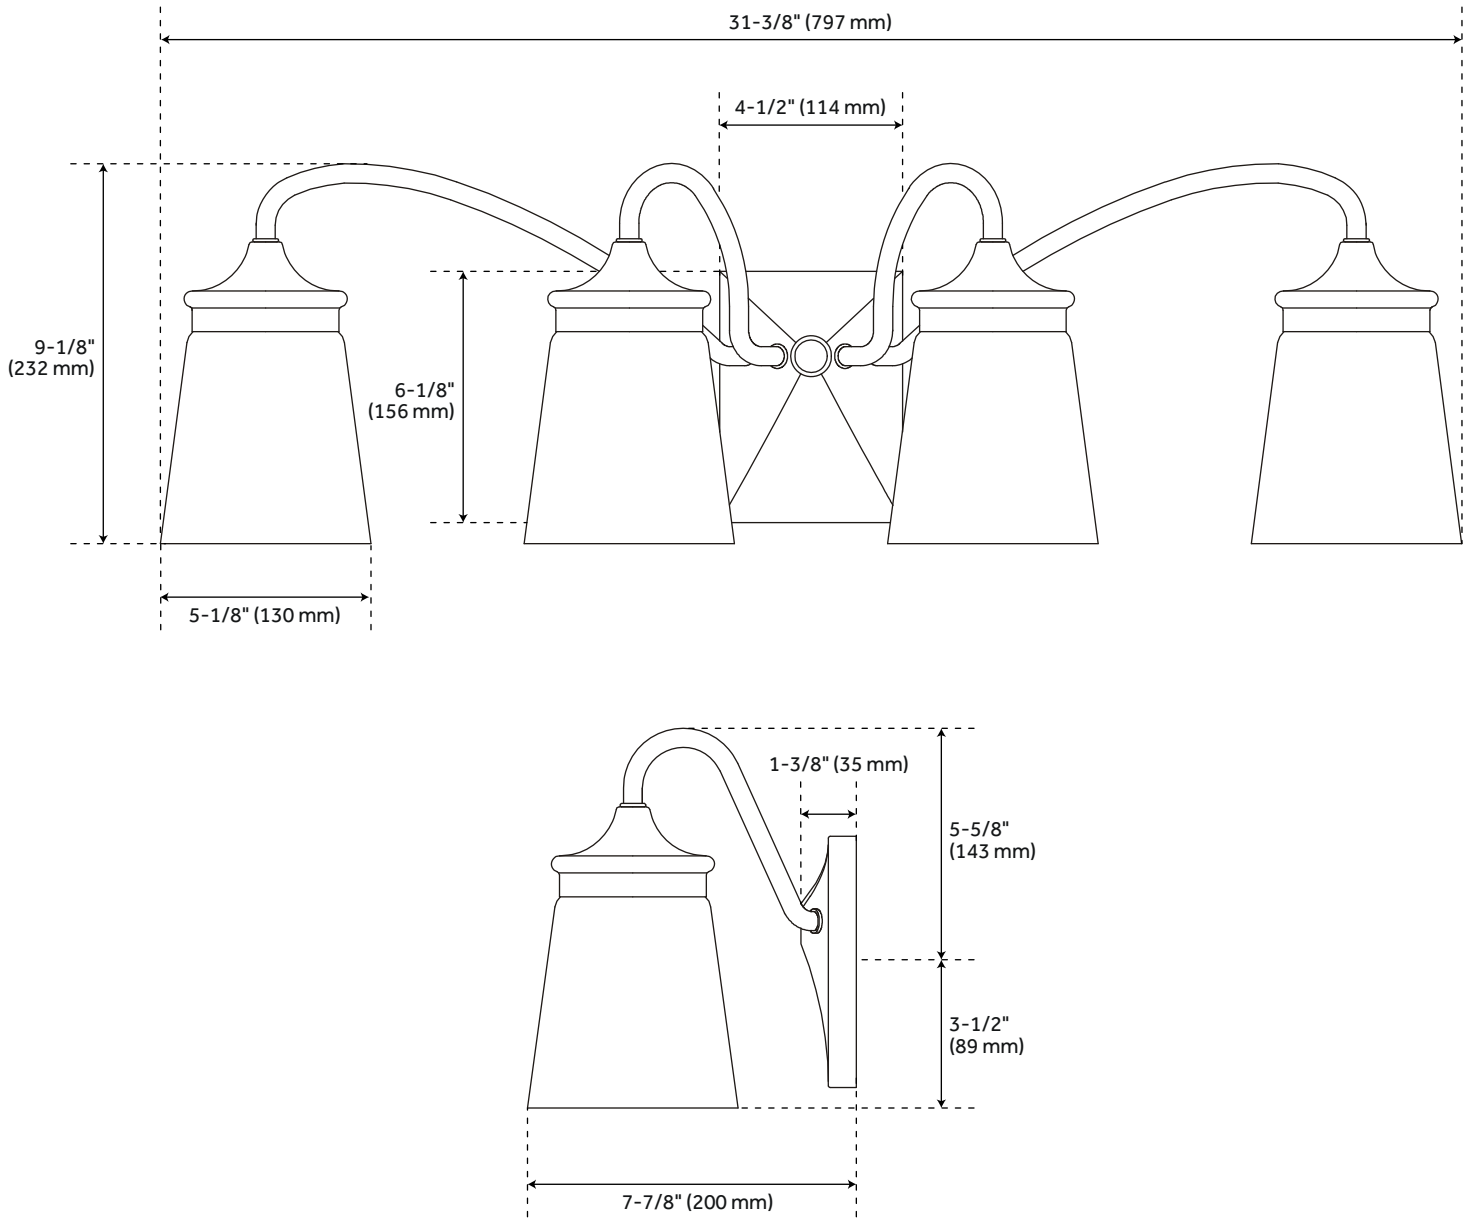

LA MAIDA 4-LIGHT VANITY LIGHT - MATTE BLACK

SKU: 453502

CODES/STANDARDS

UL 1598 / CSA C22.2 No 250.0

FEATURES

Installation Type: Wall Mount
Design: Modern
Product Finish: Matte Black
Material: Steel
Width: 31-3/8"
Height: 9-1/8"
Depth: 7-7/8"
Base Plate Length: 4-1/2"
Base Plate Height: 1-3/8"
Mounting Hardware Included: Yes
Reversible Mounting: No
Shade Finish: Clear
Shade Material: Glass
Number of Bulbs: 4
Base Plate Width: 4-1/2"
Base Plate Depth: 1-3/8"
Location Type: Suitable for Damp Locations
Bulbs Included: No
Bulb Type: Medium E-26
Wattage per Bulb: 60

Code:

REVISED 12/28/2021

LA MAIDA 4-LIGHT VANITY LIGHT

SKU: 453502

All dimensions and specifications are nominal and may vary. Use actual products for accuracy in critical situations.

Code: PHVL3154