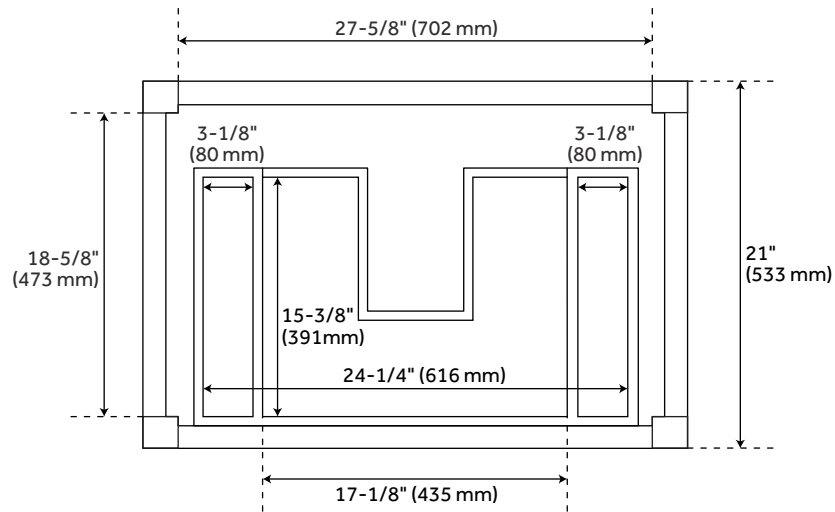

30" ANSEL CONSOLE VANITY FOR UNDERMOUNT SINK - COTTAGE WHITE

SKU: 950530

Code: SH461809, SH461815, SH461811, SH461812, SH461813, SH461814, SH461810

FEATURES

Installation Type: Freestanding
Features: Matching Mirror; Soft-Close Hinges
Product Finish: Cottage White
Material: Wood
Number of Drawers: 2
Width: 30"
Height: 34-1/4"
Depth: 21"
Assembly Required: No
Dovetail Drawers: Yes
Number of Basins: 1
Sink Installation: Undermount - Oval
Basin Length: 16"
Basin Width: 12-1/2"
Water Depth To Overflow: 5"
Fits Drain Hole Size: 1-1/2"
Faucet Included: No
Vanity Top Thickness: 3cm
Water Depth to Rim: 6"
Hardware Finish: Black
Built-In Adjusters: Yes
Sink Included: yes
Basin Overflow: Yes
Vanity Top Included: yes
Vanity Top Depth: 22"
Vanity Top Width: 31"
Mirror Included: No

REVISED 4/24/2023

30" ANSEL CONSOLE VANITY FOR UNDERMOUNT SINK - COTTAGE WHITE

SKU: 950530

Code: SH461809, SH461815, SH461811, SH461812, SH461813, SH461814, SH461810

ADDITIONAL FEATURES

- Granite is A-grade. Polished Carrara Marble is sourced from Italy.
- Each top is carved from a single piece of stone and will feature natural variations.
- Includes a matching backsplash and white porcelain sink.
- See installation Instructions for directions to attach the vanity top and sink.
- All dimensions are ($\pm 1/2''$).

REVISED 4/24/2023

30" ANSEL CONSOLE VANITY - WHITEWASH PINE

All dimensions and specifications are nominal and may vary. Use actual products for accuracy in critical situations.