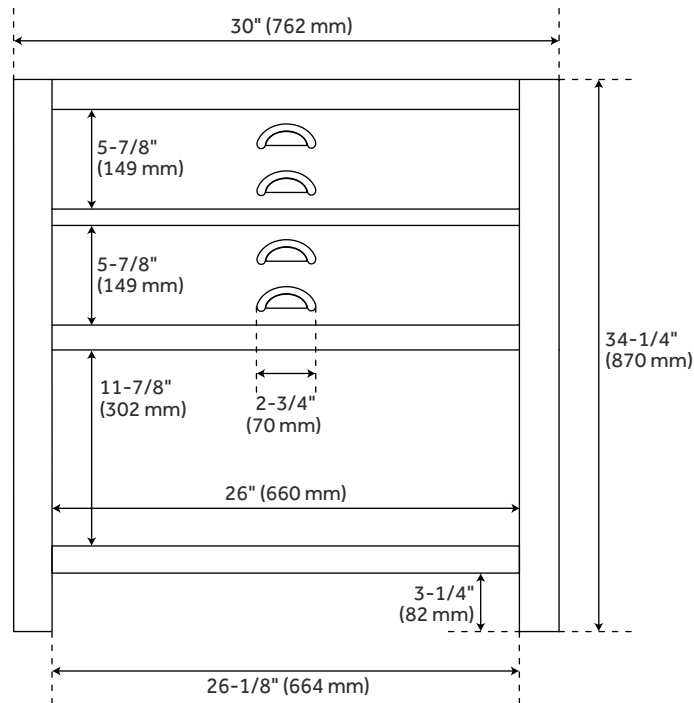

30" ANSEL CONSOLE VANITY FOR UNDERMOUNT SINK - COTTAGE WHITE

SKU: 950530

Code: SH461809, SH461815, SH461811, SH461812, SH461813, SH461814, SH461810

FEATURES

Installation Type: Freestanding
Features: Matching Mirror; Soft-Close Hinges
Product Finish: Cottage White
Material: Wood
Number of Drawers: 2
Width: 30"
Height: 34-1/4"
Depth: 21"
Assembly Required: No
Dovetail Drawers: Yes
Number of Basins: 1
Sink Installation: Undermount - Oval
Basin Length: 16"
Basin Width: 12-1/2"
Water Depth To Overflow: 5"
Fits Drain Hole Size: 1-1/2"
Faucet Included: No
Vanity Top Thickness: 3cm
Water Depth to Rim: 6"
Hardware Finish: Black
Built-In Adjusters: Yes
Sink Included: yes
Basin Overflow: Yes
Vanity Top Included: yes
Vanity Top Depth: 22"
Vanity Top Width: 31"
Mirror Included: No

REVISED 4/24/2023

30" ANSEL CONSOLE VANITY FOR UNDERMOUNT SINK - COTTAGE WHITE

SKU: 950530

Code: SH461809, SH461815, SH461811, SH461812, SH461813, SH461814, SH461810

ADDITIONAL FEATURES

- Granite is A-grade. Polished Carrara Marble is sourced from Italy.
- Each top is carved from a single piece of stone and will feature natural variations.
- Includes a matching backsplash and white porcelain sink.
- See installation Instructions for directions to attach the vanity top and sink.
- All dimensions are ($\pm 1/2''$).

REVISED 4/24/2023

30" ANSEL CONSOLE VANITY - WHITEWASH PINE

All dimensions and specifications are nominal and may vary. Use actual products for accuracy in critical situations.