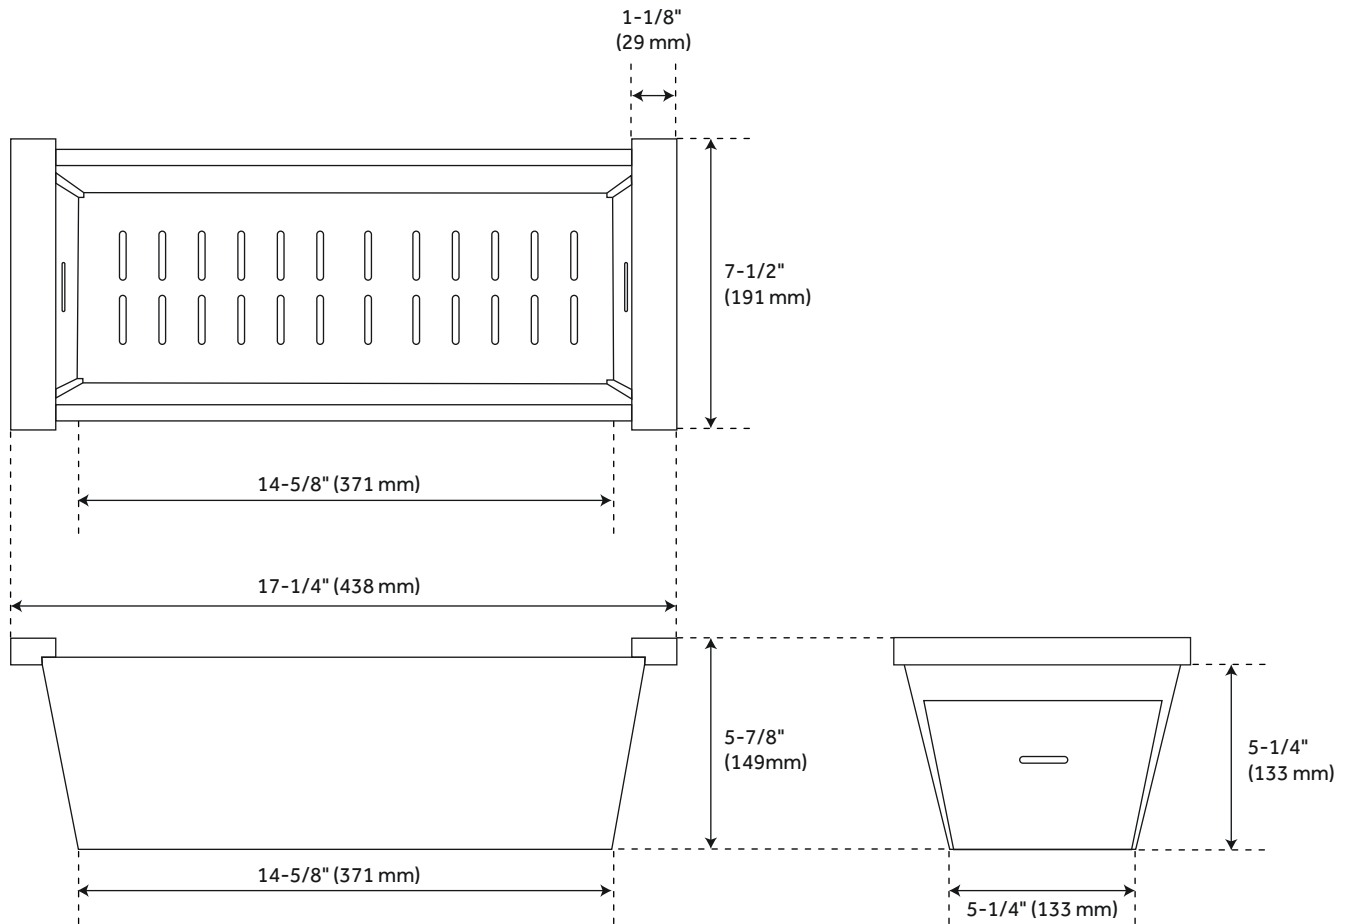

## FEATURES

Material: Stainless Steel  
Length: 17-1/4"  
Width: 7-1/2"  
Height: 5-7/8"  
Sink Installation: Farmhouse

REVISED 3/31/2023

## FEATURES

Length: 17-1/4"  
Width: 7-1/2"  
Height: 5-7/8"