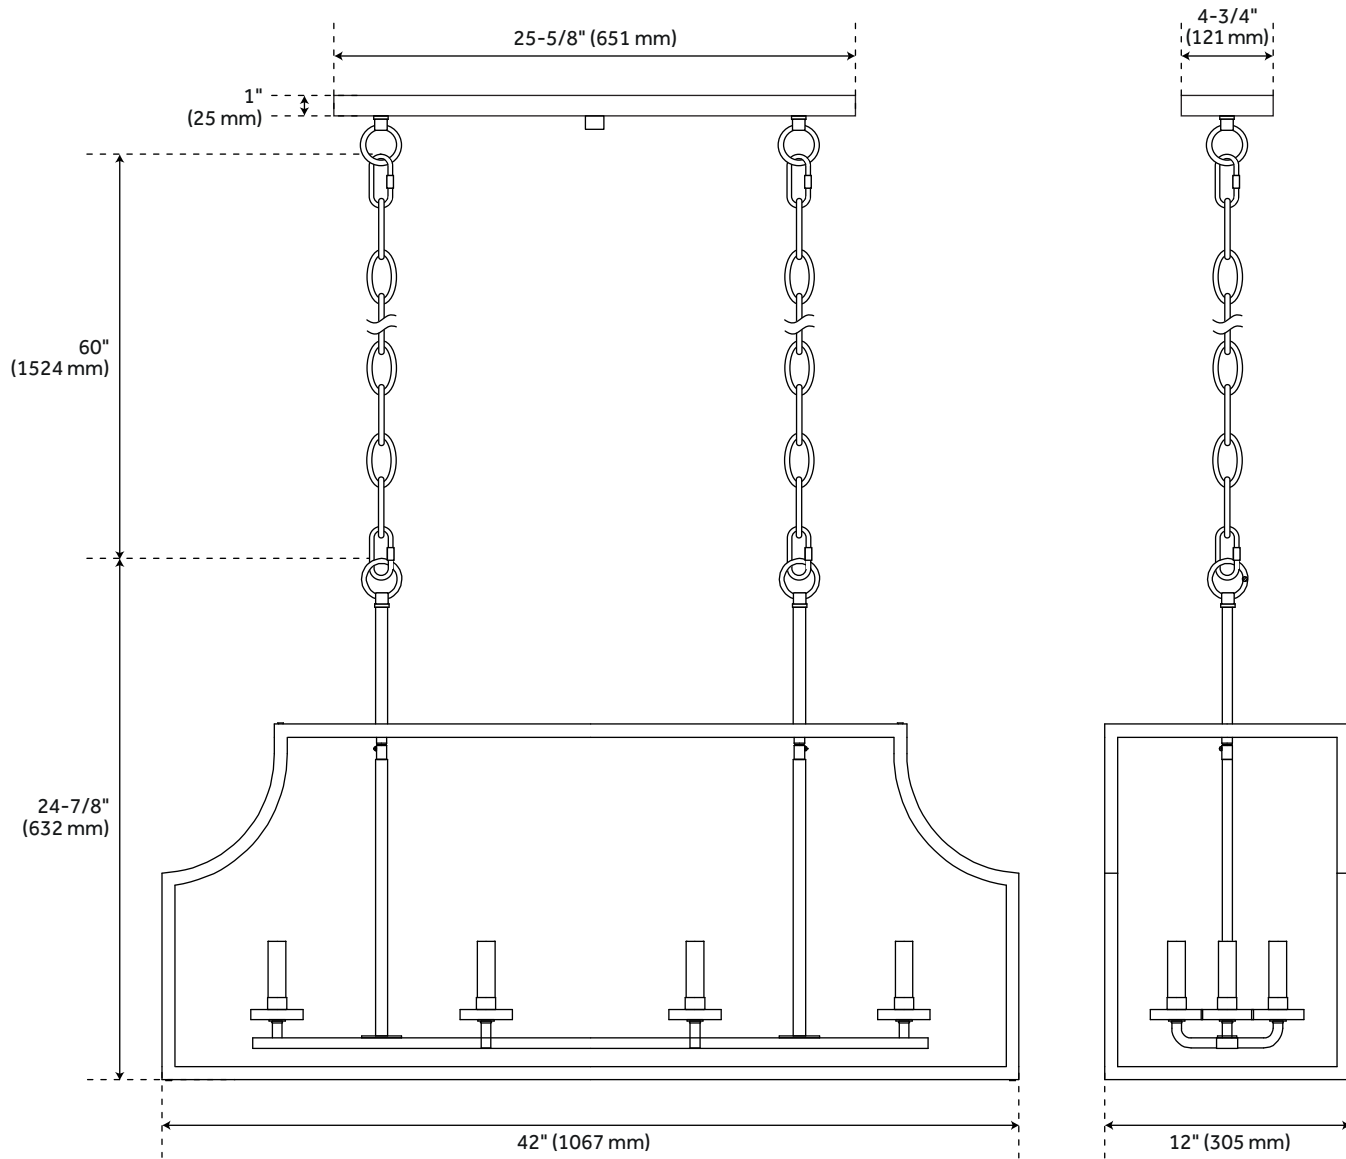

BANEWELL 6-LIGHT PENDANT - MATTE BLACK/POLISHED NICKEL

SKU: 453835
Code: PHPL3326

FEATURES

Installation Type: Ceiling Mount
Design: Modern
Product Finish: Matte Black/Polished Nickel
Material: Metal
Width: 42"
Height: 24-7/8"
Base Plate Length: 1"
Mounting Hardware Included: Yes
Shade Material: Metal
Number of Bulbs: 6
Base Plate Width: 25-5/8"
Base Plate Depth: 1"
Location Type: Suitable for Dry Locations
Bulbs Included: No
Bulb Type: Candelabra E-12
Wattage per Bulb: 60
Downrod/Chain Length: 60"
Remote Included: No

UL 1598 / CSA C22.2 No 250.0

REVISED 3/21/2023

BANEWELL 6-LIGHT PENDANT - MATTE BLACK/POLISHED NICKEL

SKU: 453835

Code: PHPL3326

ADDITIONAL FEATURES

- Hardwired.
- Canopy dimensions: 1" H x 25-5/8" L x 4-3/4" W.
- Sloped ceiling compatible.
- Chain Included: 60".

REVISED 3/21/2023

BANEWELL 6-LIGHT PENDANT LIGHT - MATTE BLACK/POLISHED NICKEL

SKU: 453835

PHPL3326

All dimensions and specifications are nominal and may vary. Use actual products for accuracy in critical situations.