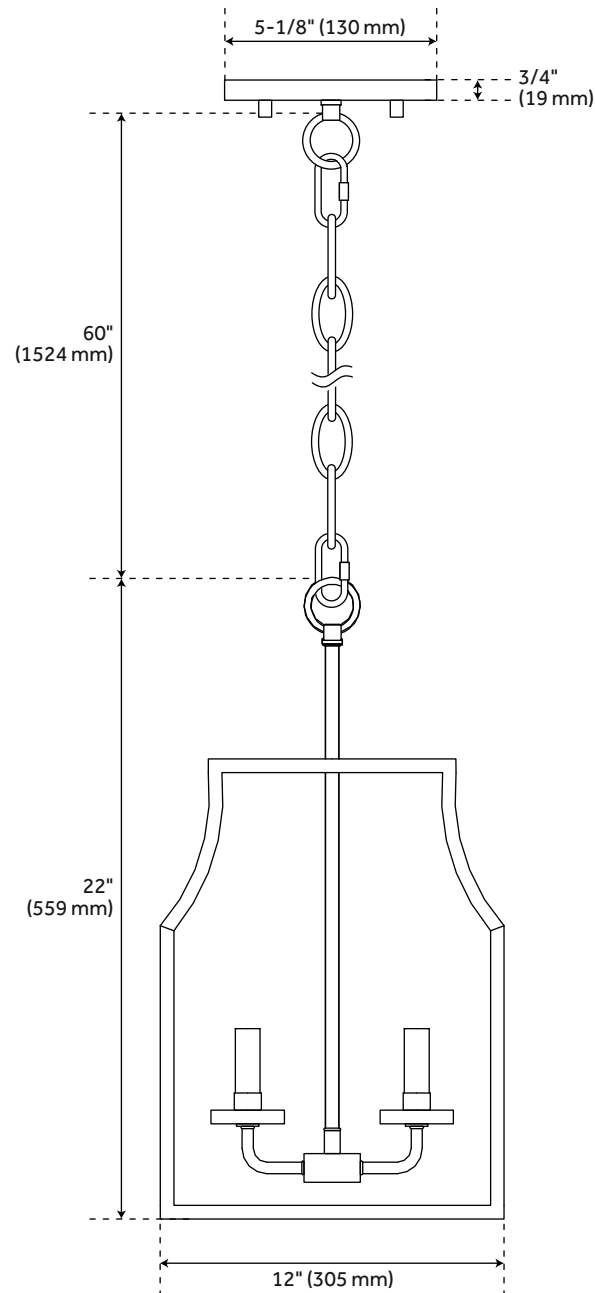

BANEWELL 4-LIGHT PENDANT - MATTE BLACK/POLISHED NICKEL

SKU: 453836
Code: PHPL3324

FEATURES

Installation Type: Ceiling Mount
Design: Modern
Product Finish: Matte Black/Polished Nickel
Material: Metal
Width: 12"
Height: 22"
Base Plate Length: 3/4"
Base Plate Diameter: 5-1/8"
Mounting Hardware Included: Yes
Shade Material: Metal
Number of Bulbs: 4
Base Plate Depth: 3/4"
Location Type: Suitable for Dry Locations
Bulbs Included: No
Bulb Type: Candelabra E-12
Wattage per Bulb: 60
Downrod/Chain Length: 60"
Remote Included: No

UL 1598 / CSA C22.2 No 250.0

REVISED 3/21/2023

BANEWELL 4-LIGHT PENDANT - MATTE BLACK/POLISHED NICKEL

SKU: 453836

Code: PHPL3324

ADDITIONAL FEATURES

- Hardwired.
- Canopy dimensions: 3/4" H x 5-1/8" diameter.
- Sloped ceiling compatible.
- Chain Included: 60".

REVISED 3/21/2023

BANEWELL 4-LIGHT PENDANT LIGHT - MATTE BLACK/POLISHED NICKEL

SKU: 453836

PHPL3324

All dimensions and specifications are nominal and may vary. Use actual products for accuracy in critical situations.