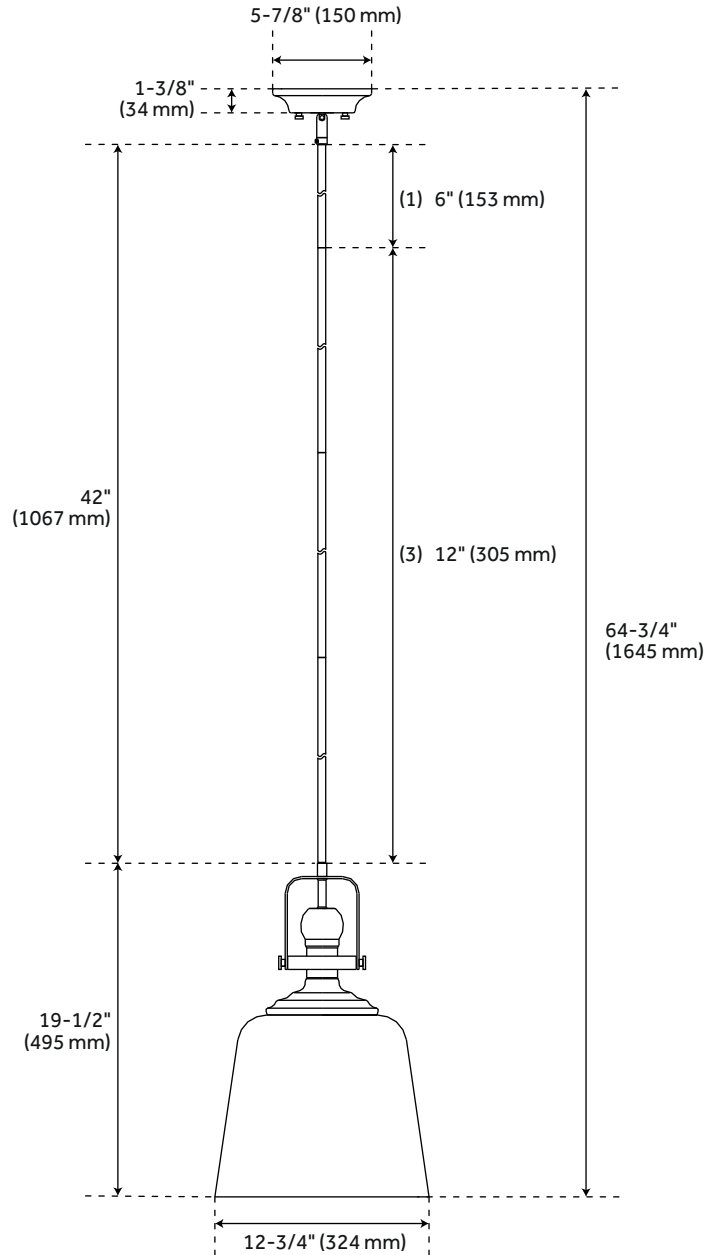

ROWHER PENDANT LIGHT - SINGLE LIGHT - TEXTURED BLACK/BRUSHED NICKEL

SKU: 453838
Code: PHPL3311

ASSE 1016 Type P/T

FEATURES

Installation Type: Ceiling Mount
Design: Modern
Product Finish: Brushed Nickel
Material: Metal
Width: 12-3/4"
Height: 19-1/2"
Base Plate Diameter: 5-7/8"
Mounting Hardware Included: Yes
Shade Finish: Black
Shade Material: Metal
Number of Bulbs: 1
Base Plate Depth: 1-3/8"
Location Type: Suitable for Dry Locations
Bulbs Included: No
Bulb Type: Medium E-26
Wattage per Bulb: 60
Downrod/Chain Length: (1) 6" and (3) 12"
Remote Included: No
Canopy/Backplate Height: 1-3/8"
Canopy/Backplate Width: 5-7/8"
Weight: 9.08
Wire Length: 180
Sloped Ceiling Compatible: Yes
Voltage: 120

REVISED 4/2/2023

ROWHER PENDANT LIGHT - SINGLE LIGHT - TEXTURED BLACK/BRUSHED NICKEL

SKU: 453838

Code: PHPL3311

ADDITIONAL FEATURES

- Hardwired.
- Canopy dimensions: 1-3/8" H x 5-7/8" diameter.
- Sloped ceiling compatible.
- Stem Included: (3) 12", (1) 6".

REVISED 4/2/2023

ROWHER SINGLE LIGHT PENDANT LIGHT - HIGH GLOSS WHITE / ANTIQUE BRASS

SKU: 453837

PHPL3311

All dimensions and specifications are nominal and may vary. Use actual products for accuracy in critical situations.