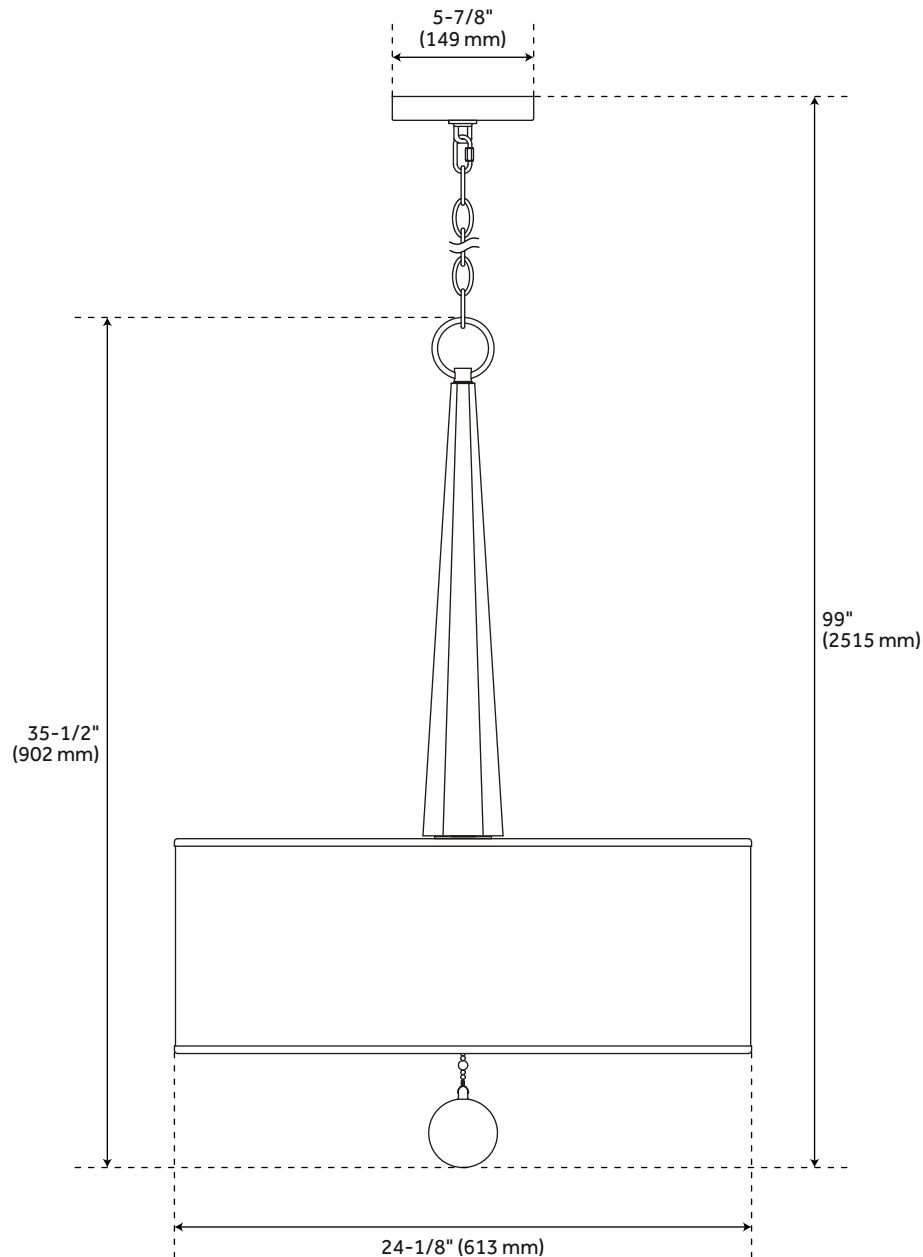

CHADSEY 4-LIGHT PENDANT LIGHT - POLISHED NICKEL

SKU: 453852

PHPL3064

All dimensions and specifications are nominal and may vary. Use actual products for accuracy in critical situations.