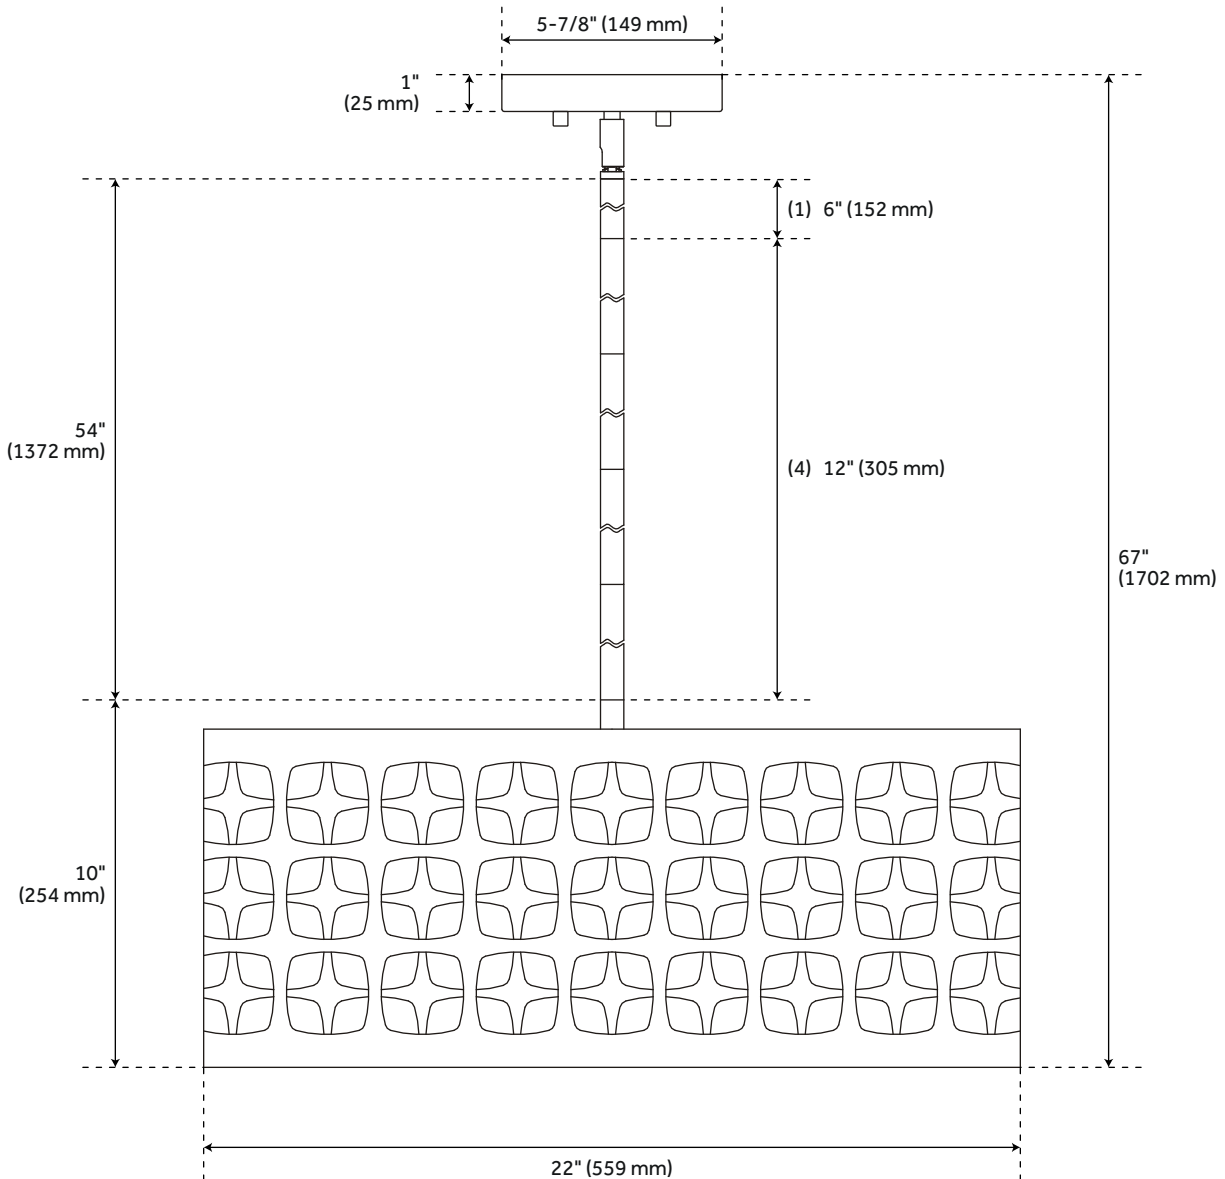

DUXFORD 5-LIGHT PENDANT LIGHT - AGED BRASS

SKU: 453853

PHPL3085

All dimensions and specifications are nominal and may vary. Use actual products for accuracy in critical situations.